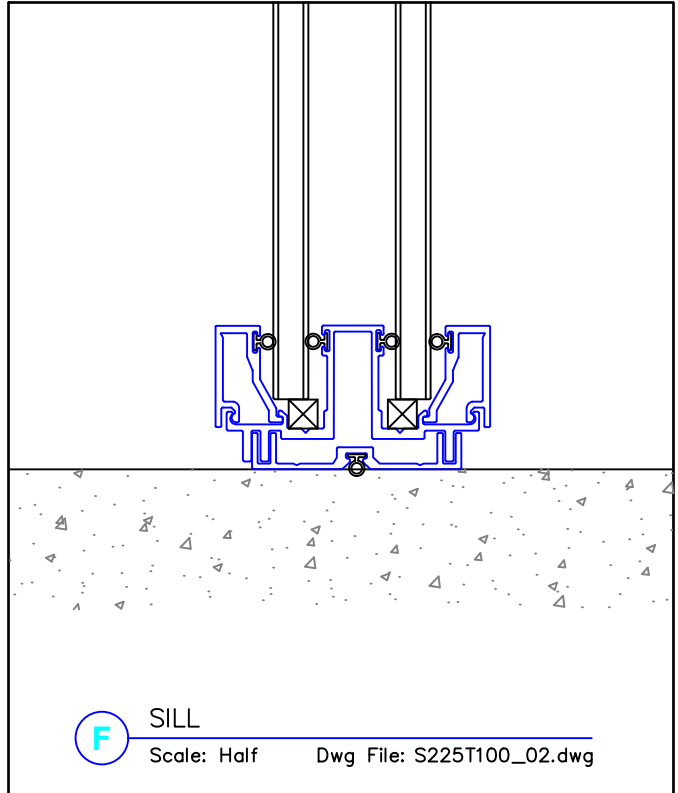

110 Viaduct Rd
Stamford, CT 06907
203.316.8033

www.wilsonpart.com

DEMOUNTABLE - SERIES 225

2301 E. Vernon Ave.
Vernon, CA 90058
866.443.7258
323.908.5430

7601 Ambassador Row
Suite 102
Dallas, TX 75247
214.295.2165

7505 Bluff Point Dr.
Suite 100
Houston, TX 77086
713.405.3354

110 Viaduct Rd
Stamford, CT 06907
203.316.8033

www.wilsonpart.com

DEMOUNTABLE - SERIES 225

3-WAY POST

Scale: Half Dwg File: S225T100_04.dwg

90° CORNER POST