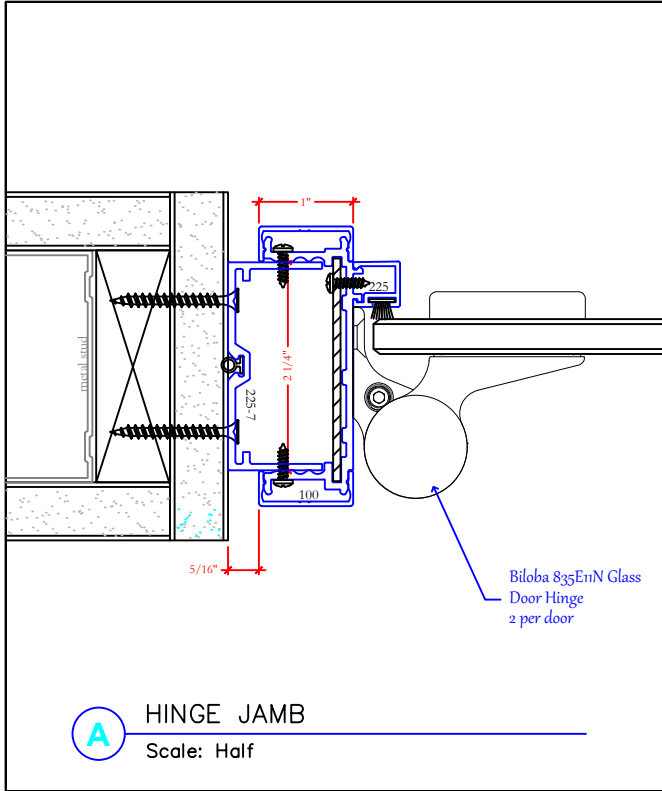

2301 E. Vernon Ave.
Vernon, CA 90058
866.443.7258
323.908.5430

7601 Ambassador Row
Suite 102
Dallas, TX 75247
214.295.2165

7505 Bluff Point Dr.
Suite 100
Houston, TX 77086
713.405.3354

110 Viaduct Rd
Stamford, CT 06907
203.316.8033

www.wilsonpart.com

DEMOUNTABLE - SERIES 225