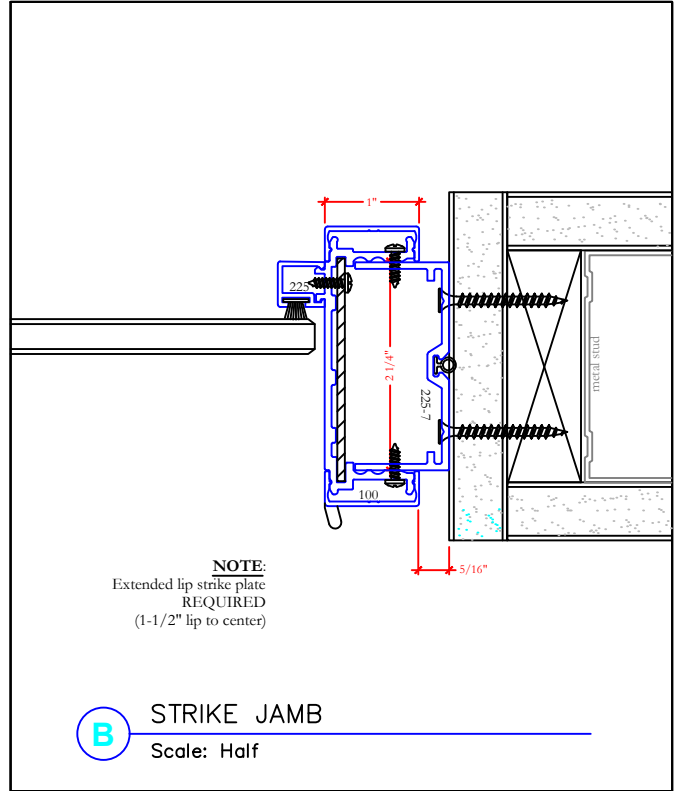

2301 E. Vernon Ave.
Vernon, CA 90058
866.443.7258
323.908.5430

7601 Ambassador Row
Suite 102
Dallas, TX 75247
214.295.2165

7505 Bluff Point Dr.
Suite 100
Houston, TX 77086
713.405.3354

110 Viaduct Rd
Stamford, CT 06907
203.316.8033

www.wilsonpart.com

DEMOUNTABLE - SERIES 225