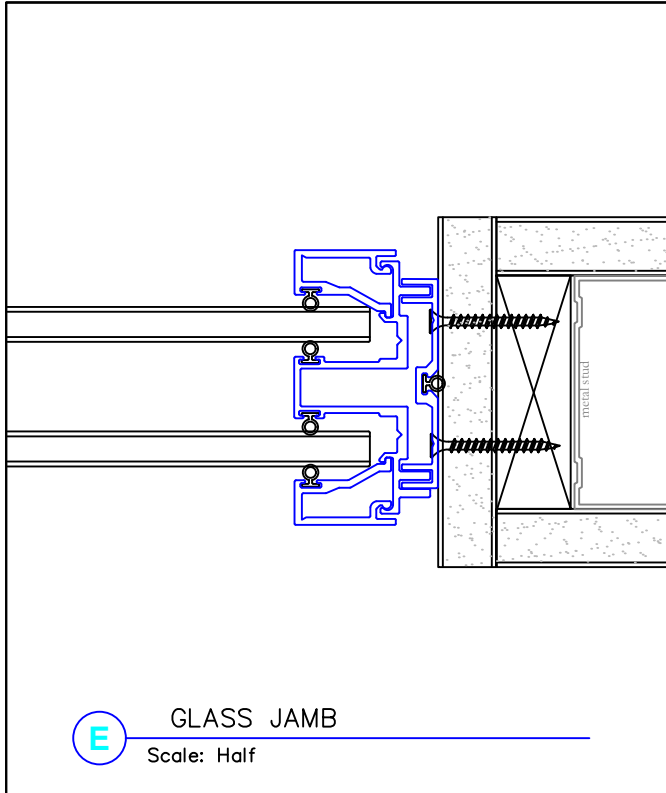

110 Viaduct Rd
Stamford, CT 06907
203.316.8033

www.wilsonpart.com

DEMOUNTABLE - SERIES 225

2301 E. Vernon Ave.
Vernon, CA 90058
866.443.7258
323.908.5430

7601 Ambassador Row
Suite 102
Dallas, TX 75247
214.295.2165

7505 Bluff Point Dr.
Suite 100
Houston, TX 77086
713.405.3354

110 Viaduct Rd
Stamford, CT 06907
203.316.8033

www.wilsonpart.com

DEMOUNTABLE - SERIES 225

3-WAY POST

Scale: Half Dwg File: S225T100_04.dwg

90° CORNER POST