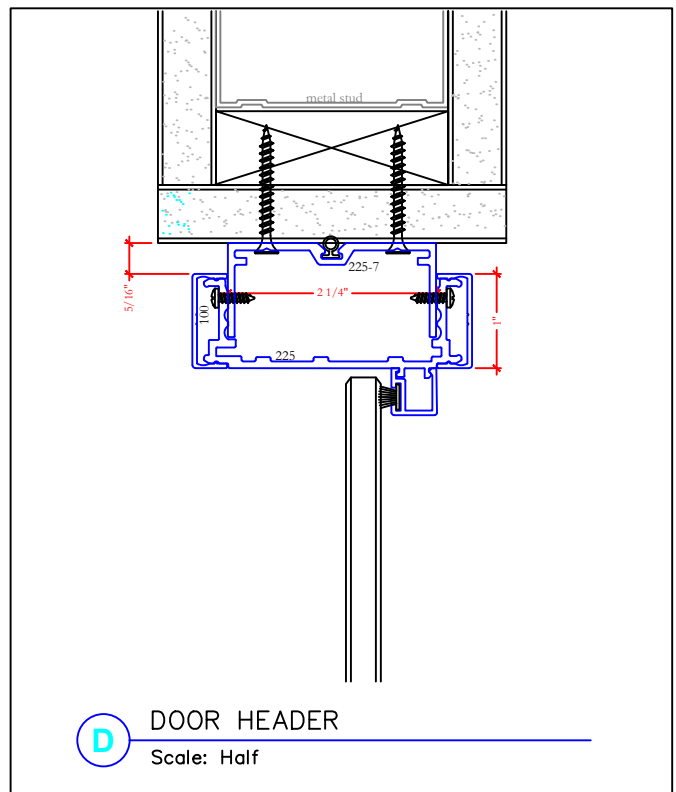

2301 E. Vernon Ave.
Vernon, CA 90058
866.443.7258
323.908.5430

7601 Ambassador Row
Suite 102
Dallas, TX 75247
214.295.2165

7505 Bluff Point Dr.
Suite 100
Houston, TX 77086
713.405.3354

110 Viaduct Rd
Stamford, CT 06907
203.316.8033

www.wilsonpart.com

DEMOUNTABLE - SERIES 225