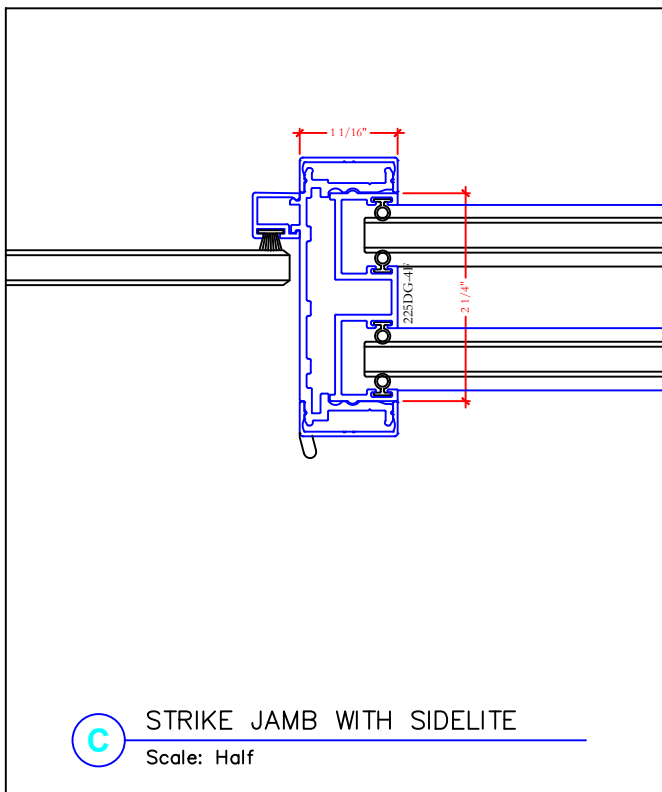

2301 E. Vernon Ave.
Vernon, CA 90058
866.443.7258
323.908.5430

7601 Ambassador Row
Suite 102
Dallas, TX 75247
214.295.2165

7505 Bluff Point Dr.
Suite 100
Houston, TX 77086
713.405.3354

110 Viaduct Rd
Stamford, CT 06907
203.316.8033

www.wilsonpart.com

DEMOUNTABLE - SERIES 225