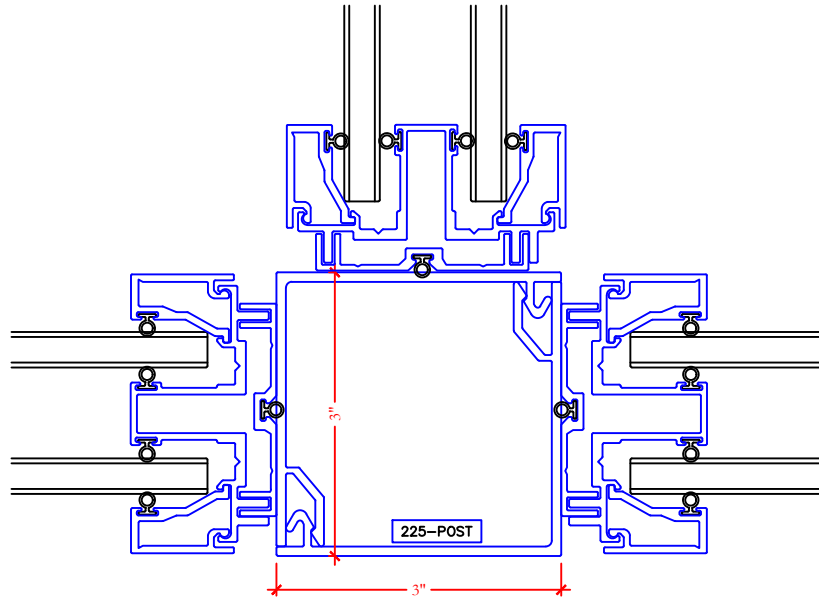

110 Viaduct Rd
Stamford, CT 06907
203.316.8033

www.wilsonpart.com

DEMOUNTABLE - SERIES 225

2301 E. Vernon Ave.
Vernon, CA 90058
866.443.7258
323.908.5430

7601 Ambassador Row
Suite 102
Dallas, TX 75247
214.295.2165

7505 Bluff Point Dr.
Suite 100
Houston, TX 77086
713.405.3354

110 Viaduct Rd
Stamford, CT 06907
203.316.8033

www.wilsonpart.com

DEMOUNTABLE - SERIES 225

3-WAY POST

Scale: Half Dwg File: S225T100_04.dwg

90° CORNER POST