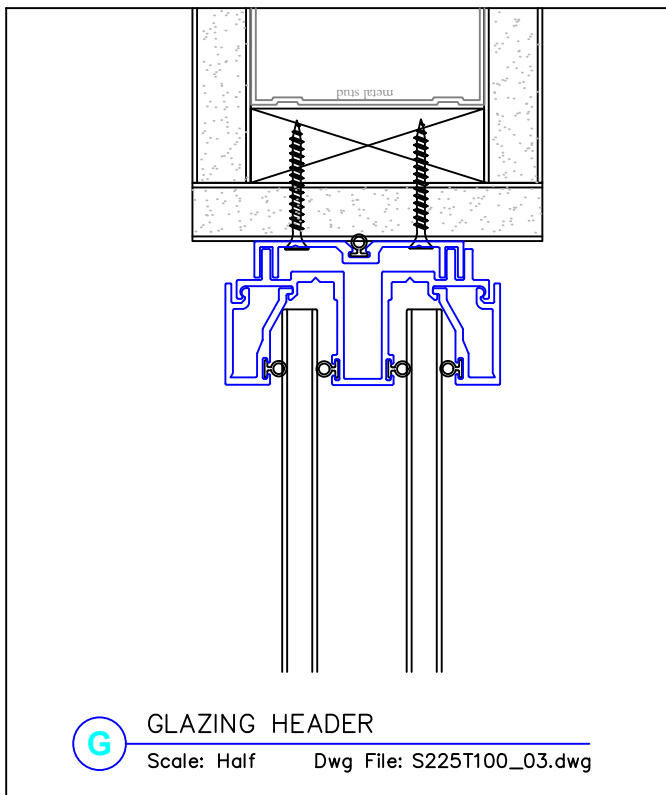

110 Viaduct Rd
Stamford, CT 06907
203.316.8033

www.wilsonpart.com

DEMOUNTABLE - SERIES 225

2301 E. Vernon Ave.
Vernon, CA 90058
866.443.7258
323.908.5430

7601 Ambassador Row
Suite 102
Dallas, TX 75247
214.295.2165

7505 Bluff Point Dr.
Suite 100
Houston, TX 77086
713.405.3354

110 Viaduct Rd
Stamford, CT 06907
203.316.8033

www.wilsonpart.com

DEMOUNTABLE - SERIES 225

3-WAY POST

Scale: Half Dwg File: S225T100_04.dwg

90° CORNER POST