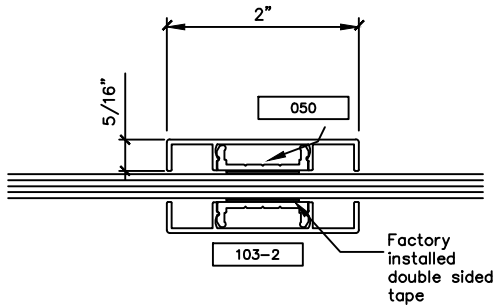

www.wilsonpart.com

APPLIED MUNTIN - 2" TRIM

****Material to ship in 120" stock lengths for field layout / cutting****

N1 APPLIED VERTICAL TRIM TO GLASS
Scale: Half

****Material to ship in 120" stock lengths for field layout / cutting****