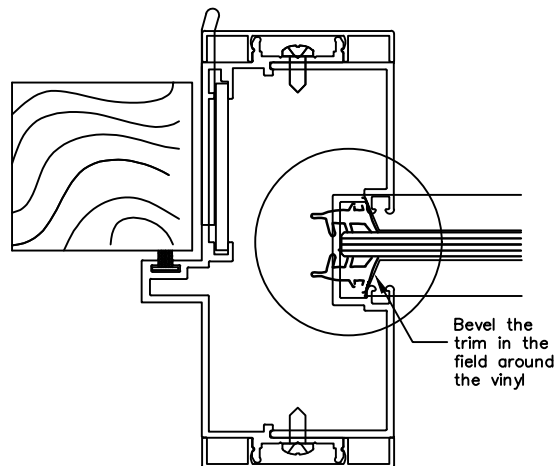

www.wilsonpart.com

APPLIED MUNTIN - 2" TRIM

****Material to ship in 120" stock lengths for field layout / cutting****

N1 APPLIED VERTICAL TRIM TO GLASS
Scale: Half

****Material to ship in 120" stock lengths for field layout / cutting****

N2 APPLIED HORIZONTAL TRIM TO GLASS
Scale: Half