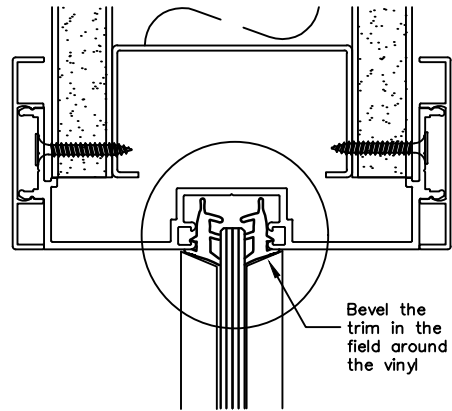

www.wilsonpart.com

APPLIED MUNTIN - 2" TRIM

****Material to ship in 120" stock lengths for field layout / cutting****

N1 APPLIED VERTICAL TRIM TO GLASS
Scale: Half

****Material to ship in 120" stock lengths for field layout / cutting****

N2 APPLIED HORIZONTAL TRIM TO GLASS
Scale: Half