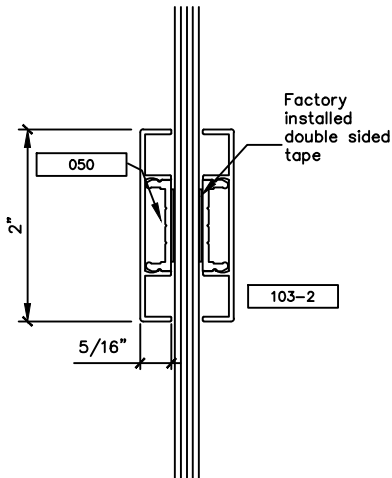

www.wilsonpart.com

APPLIED MUNTIN - 2" TRIM

****Material to ship in 120" stock lengths for field layout / cutting****

N1 APPLIED VERTICAL TRIM TO GLASS
Scale: Half

****Material to ship in 120" stock lengths for field layout / cutting****

N2 APPLIED HORIZONTAL TRIM TO GLASS
Scale: Half