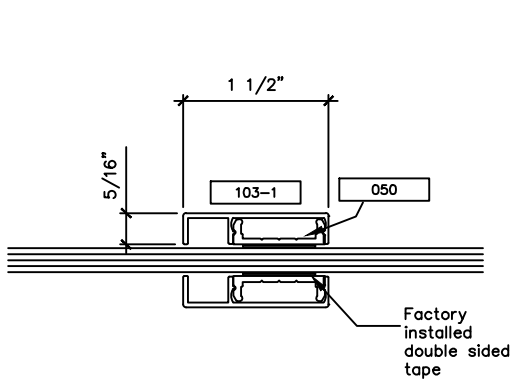

www.wilsonpart.com

APPLIED MUNTIN - 1-1/2" TRIM

****Material to ship in 120" stock lengths for field layout / cutting****

N1 APPLIED VERTICAL TRIM TO GLASS

Scale: Half

****Material to ship in 120" stock lengths for field layout / cutting****

N2 APPLIED HORIZONTAL TRIM TO GLASS

Scale: Half