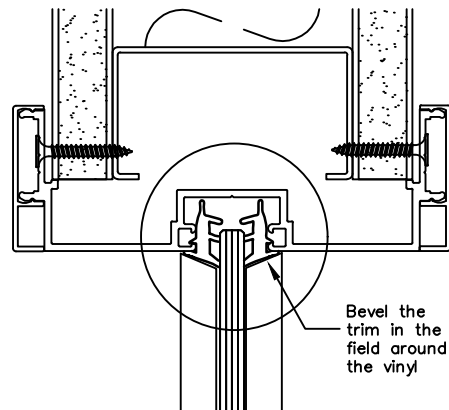

www.wilsonpart.com

APPLIED MUNTIN - 1-1/2" TRIM

****Material to ship in 120" stock lengths for field layout / cutting****

N1 APPLIED VERTICAL TRIM TO GLASS

Scale: Half

****Material to ship in 120" stock lengths for field layout / cutting****

N2 APPLIED HORIZONTAL TRIM TO GLASS

Scale: Half