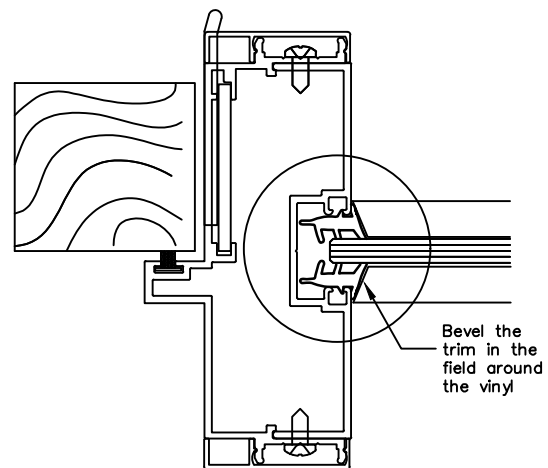

www.wilsonpart.com

APPLIED MUNTIN - 1-1/2" TRIM

****Material to ship in 120" stock lengths for field layout / cutting****

N1 APPLIED VERTICAL TRIM TO GLASS

Scale: Half

****Material to ship in 120" stock lengths for field layout / cutting****

N2 APPLIED HORIZONTAL TRIM TO GLASS

Scale: Half