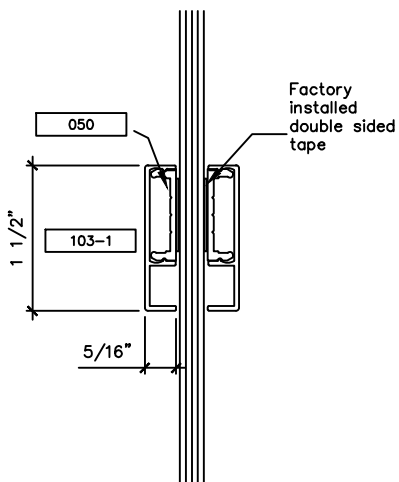

www.wilsonpart.com

APPLIED MUNTIN - 1-1/2" TRIM

****Material to ship in 120" stock lengths for field layout / cutting****

N1 APPLIED VERTICAL TRIM TO GLASS

Scale: Half

****Material to ship in 120" stock lengths for field layout / cutting****

N2 APPLIED HORIZONTAL TRIM TO GLASS

Scale: Half