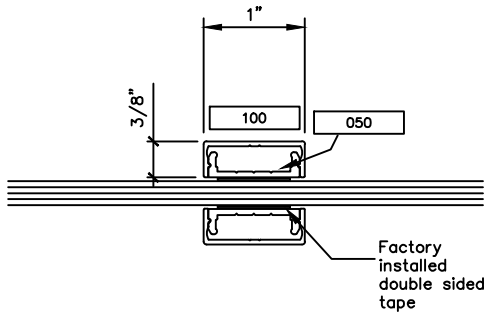

## APPLIED MUNTIN - 1" TRIM

Bevel the trim in the field around the vinyl

**\*\*Material to ship in 120" stock lengths for field layout / cutting\*\***

**N1** APPLIED VERTICAL TRIM TO GLASS  
Scale: Half

Bevel the trim in the field around the vinyl

**\*\*Material to ship in 120" stock lengths for field layout / cutting\*\***

**N2** APPLIED HORIZONTAL TRIM TO GLASS  
Scale: Half