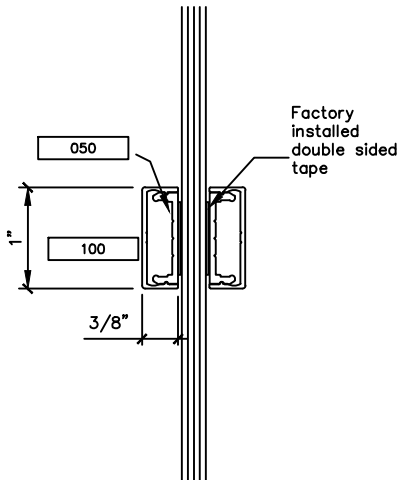

## APPLIED MUNTIN - 1" TRIM

Bevel the trim in the field around the vinyl

**\*\*Material to ship in 120" stock lengths for field layout / cutting\*\***

**N1** APPLIED VERTICAL TRIM TO GLASS  
Scale: Half

Bevel the trim in the field around the vinyl

**\*\*Material to ship in 120" stock lengths for field layout / cutting\*\***

**N2** APPLIED HORIZONTAL TRIM TO GLASS  
Scale: Half