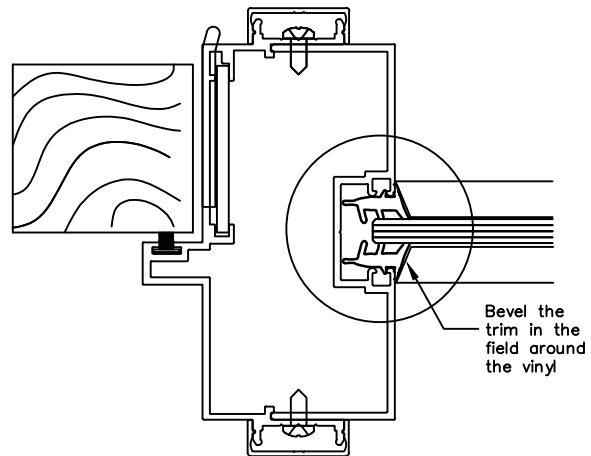

## APPLIED MUNTIN - 1" TRIM

Bevel the trim in the field around the vinyl

**\*\*Material to ship in 120" stock lengths for field layout / cutting\*\***

**N1** APPLIED VERTICAL TRIM TO GLASS  
Scale: Half

Bevel the trim in the field around the vinyl

**\*\*Material to ship in 120" stock lengths for field layout / cutting\*\***

**N2** APPLIED HORIZONTAL TRIM TO GLASS  
Scale: Half