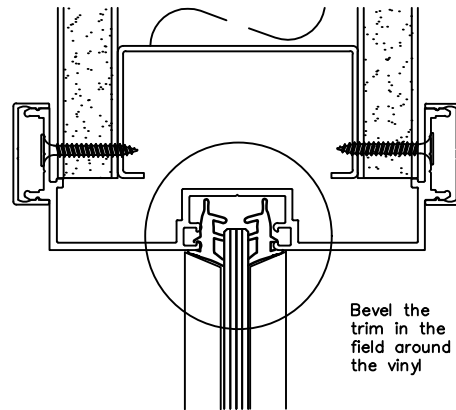

## APPLIED MUNTIN - 1" TRIM

Bevel the trim in the field around the vinyl

**\*\*Material to ship in 120" stock lengths for field layout / cutting\*\***

**N1** APPLIED VERTICAL TRIM TO GLASS  
Scale: Half

Bevel the trim in the field around the vinyl

**\*\*Material to ship in 120" stock lengths for field layout / cutting\*\***

**N2** APPLIED HORIZONTAL TRIM TO GLASS  
Scale: Half