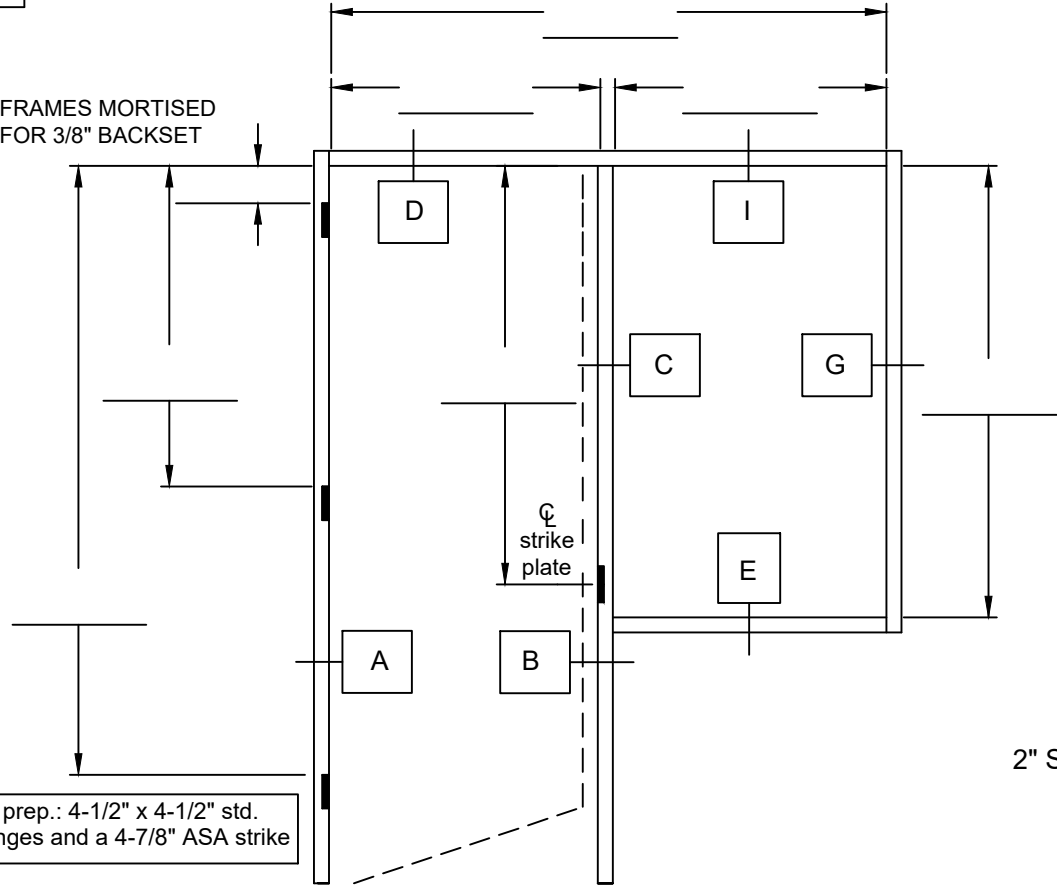

MARK# _____

RH FRAME

(OPPOSITE AS SHOWN)

QTY. _____

MARK# _____

SPECIAL INSTRUCTIONS

FRAMES MORTISED FOR 3/8" BACKSET

Standard prep.: 4-1/2" x 4-1/2" std. weight hinges and a 4-7/8" ASA strike