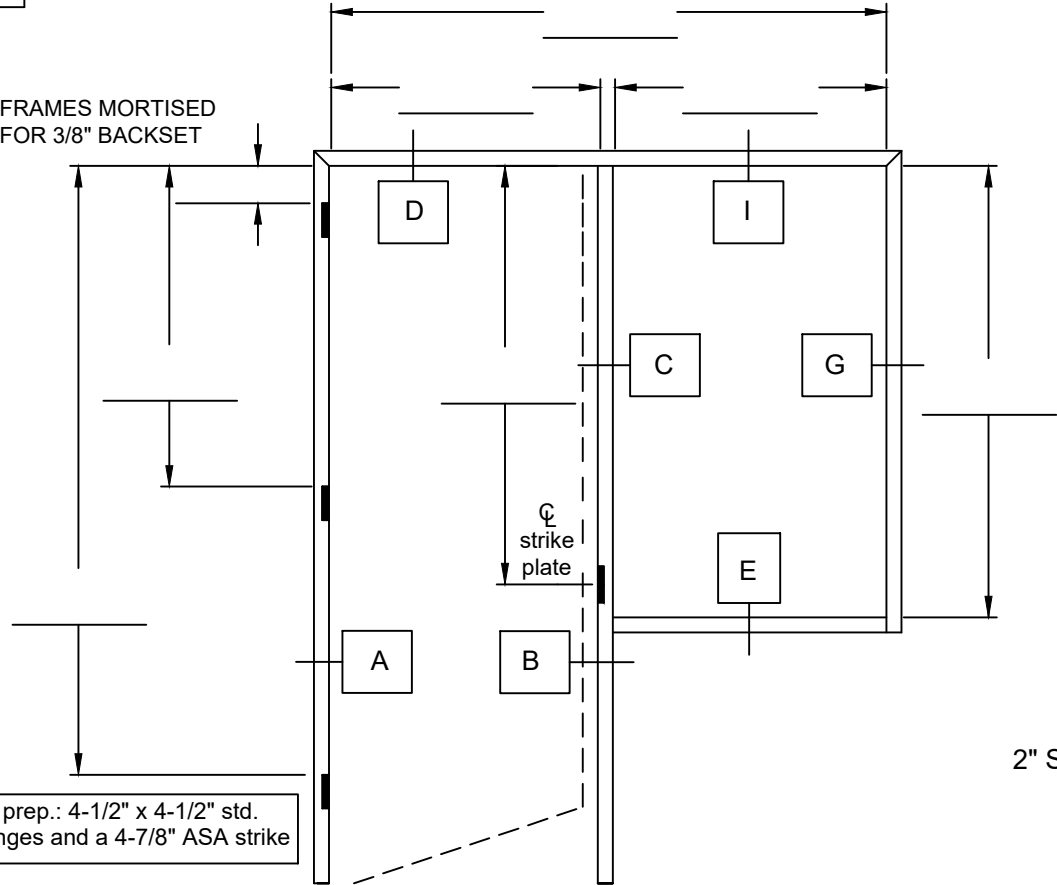

MARK# _____

RH FRAME

(OPPOSITE AS SHOWN)

QTY. _____

MARK# _____

SPECIAL INSTRUCTIONS

FRAMES MORTISED FOR 3/8" BACKSET

2" SCRIBE

- YES
- NO

Standard prep.: 4-1/2" x 4-1/2" std. weight hinges and a 4-7/8" ASA strike

WilsonPartitions[®]

2301 E. Vernon Avenue
 Vernon, CA 90058
 866.443.7258
 323.908.5451 Fax

7601 Ambassador Row, Suite 102
 Dallas, TX 75247
 214.295.2165
 214.496.0156 Fax