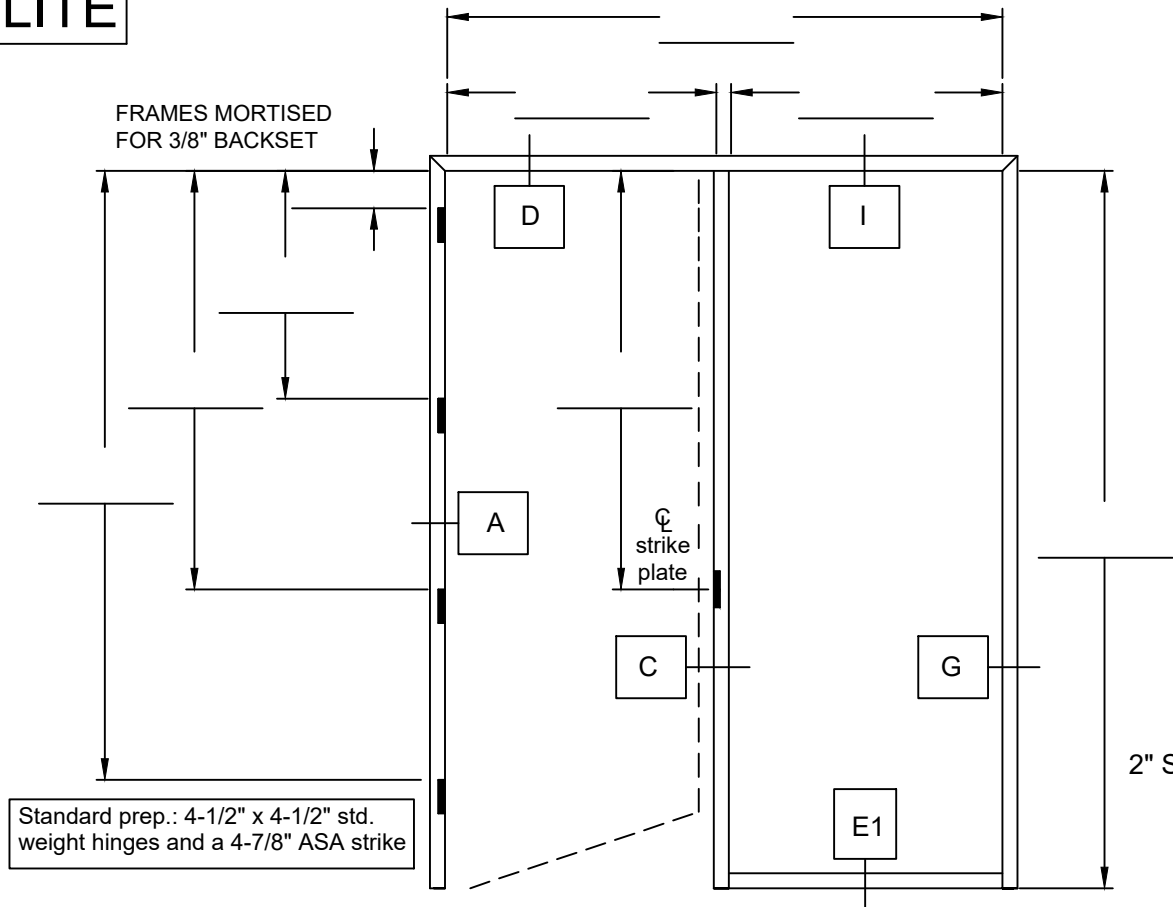

MARK# _____

RH FRAME

(OPPOSITE AS SHOWN)

QTY. _____

MARK# _____

SPECIAL INSTRUCTIONS
 INCLUDE SILL STARTER

FRAMES MORTISED
 FOR 3/8" BACKSET

2" SCRIBE