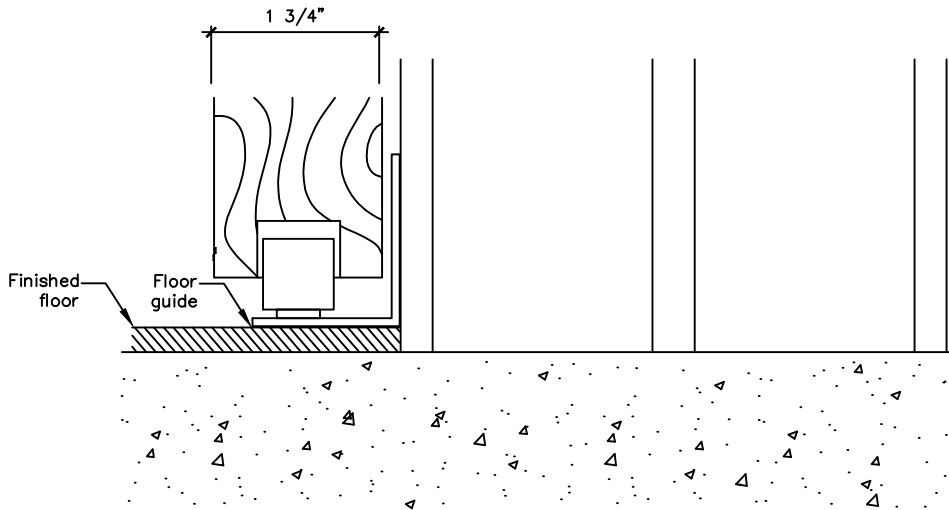

7601 Ambassador Row
Suite 102
Dallas, TX 75247
214.295.2165
214.496.0156 Fax

110 Viaduct Rd
Stamford, CT 06907
203.316.8033
203.316.0019 Fax

www.wilsonpart.com

BARN DOOR SLIDER WITH 1 1/2" TRIM

SILL (FULL HEIGHT)
WITH SILL STARTER

E

Scale: Half Dwg File: SBDS_03.dwg

FLOOR GUIDE AT CASED
OPENING JAMB WITH SIDELITE

E1

Scale: Half Dwg File: SBDS_03.dwg

2301 E. Vernon Ave.
Vernon, CA 90058
866.443.7258
323.908.5430
323.908.5451 Fax

7601 Ambassador Row
Suite 102
Dallas, TX 75247
214.295.2165
214.496.0156 Fax