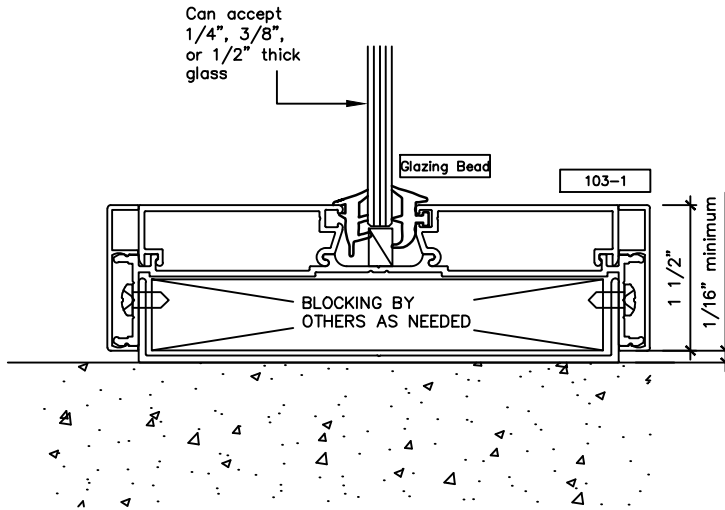

www.wilsonpart.com

BARN DOOR SLIDER WITH 1 1/2" TRIM

C CASED OPENING JAMB
Scale: Half Dwg File: SBDS_02.dwg

D CASED OPENING JAMB
WITH SIDELITE
Scale: Half Dwg File: SBDS_02.dwg

2301 E. Vernon Ave.
Vernon, CA 90058
866.443.7258
323.908.5430
323.908.5451 Fax

7601 Ambassador Row
Suite 102
Dallas, TX 75247
214.295.2165
214.496.0156 Fax

110 Viaduct Rd
Stamford, CT 06907
203.316.8033
203.316.0019 Fax

www.wilsonpart.com

BARN DOOR SLIDER WITH 1 1/2" TRIM

SILL (FULL HEIGHT)
WITH SILL STARTER