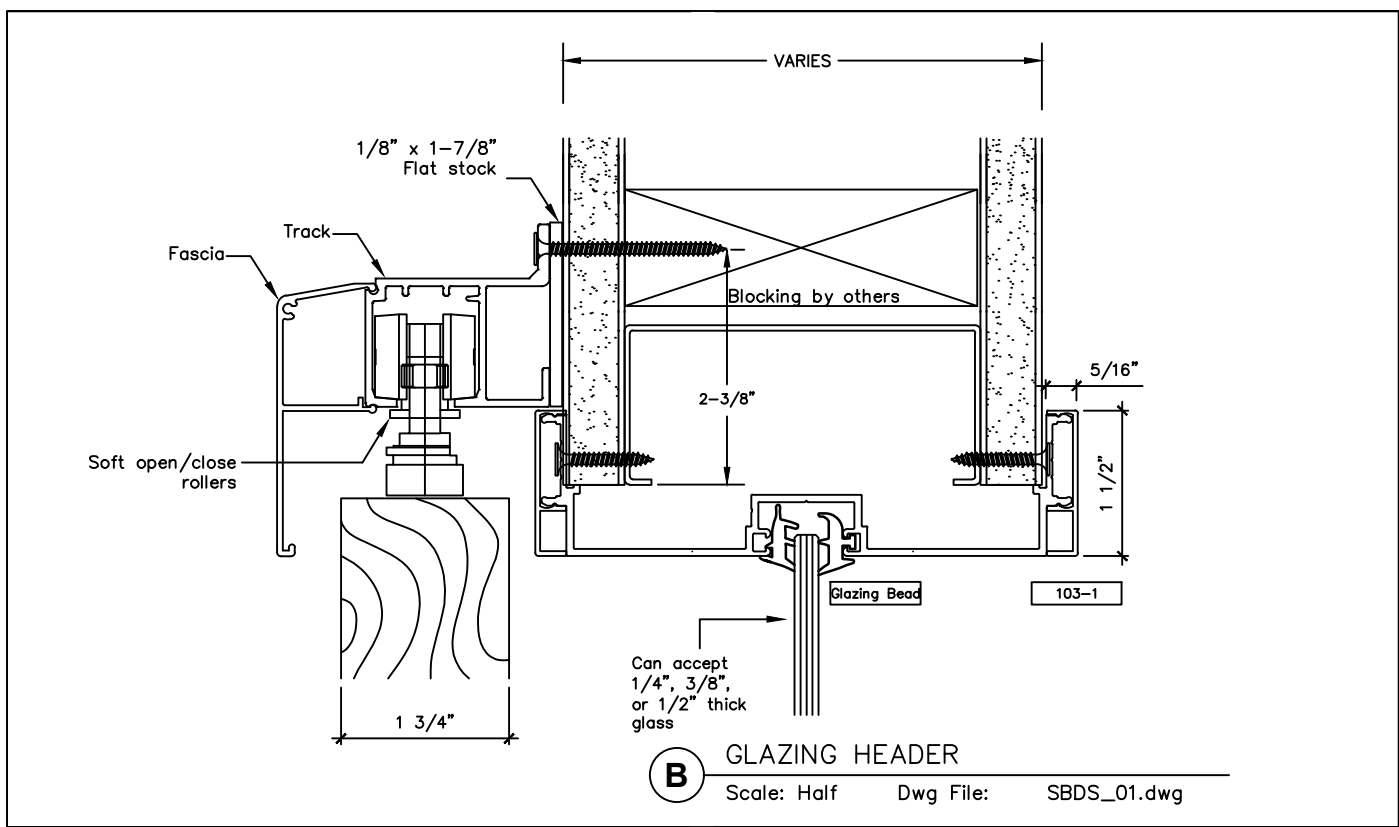

BARN DOOR SLIDER WITH 1 1/2" TRIM

2301 E. Vernon Ave.
Vernon, CA 90058
866.443.7258
323.908.5430
323.908.5451 Fax

7601 Ambassador Row
Suite 102
Dallas, TX 75247
214.295.2165
214.496.0156 Fax

110 Viaduct Rd
Stamford, CT 06907
203.316.8033
203.316.0019 Fax

www.wilsonpart.com

BARN DOOR SLIDER WITH 1 1/2" TRIM

C CASED OPENING JAMB
Scale: Half Dwg File: SBDS_02.dwg

D CASED OPENING JAMB
WITH SIDELITE
Scale: Half Dwg File: SBDS_02.dwg

2301 E. Vernon Ave.
Vernon, CA 90058
866.443.7258
323.908.5430
323.908.5451 Fax

7601 Ambassador Row
Suite 102
Dallas, TX 75247
214.295.2165
214.496.0156 Fax

110 Viaduct Rd
Stamford, CT 06907
203.316.8033
203.316.0019 Fax

www.wilsonpart.com

BARN DOOR SLIDER WITH 1 1/2" TRIM

SILL (FULL HEIGHT)
WITH SILL STARTER