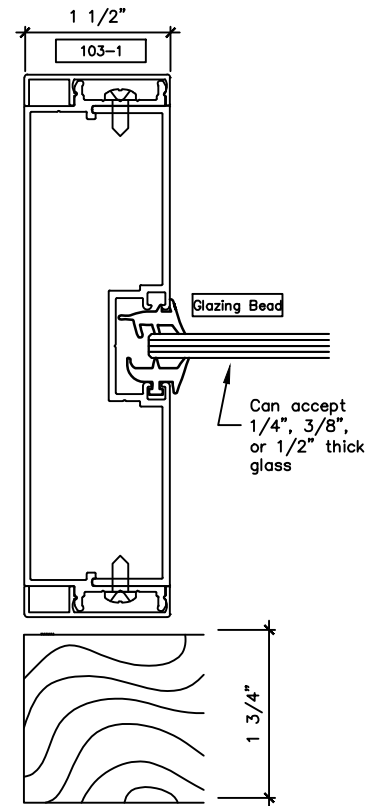

www.wilsonpart.com

BARN DOOR SLIDER WITH 1 1/2" TRIM

C CASED OPENING JAMB
Scale: Half Dwg File: SBDS_02.dwg

D CASED OPENING JAMB
WITH SIDELITE
Scale: Half Dwg File: SBDS_02.dwg

2301 E. Vernon Ave.
Vernon, CA 90058
866.443.7258
323.908.5430
323.908.5451 Fax

7601 Ambassador Row
Suite 102
Dallas, TX 75247
214.295.2165
214.496.0156 Fax

110 Viaduct Rd
Stamford, CT 06907
203.316.8033
203.316.0019 Fax

www.wilsonpart.com

BARN DOOR SLIDER WITH 1 1/2" TRIM

SILL (FULL HEIGHT)
WITH SILL STARTER

E

Scale: Half Dwg File: SBDS_03.dwg

FLOOR GUIDE AT CASED
OPENING JAMB WITH SIDELITE

E1

Scale: Half Dwg File: SBDS_03.dwg

2301 E. Vernon Ave.
Vernon, CA 90058
866.443.7258
323.908.5430
323.908.5451 Fax

7601 Ambassador Row
Suite 102
Dallas, TX 75247
214.295.2165
214.496.0156 Fax