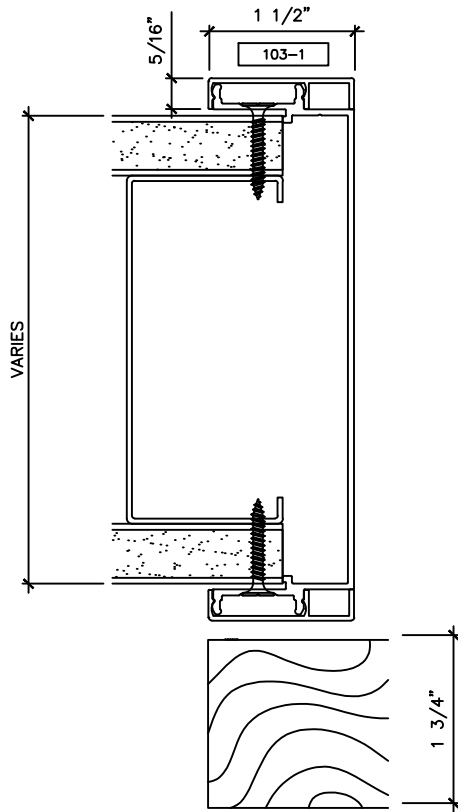

BARN DOOR SLIDER WITH 1 1/2" TRIM

2301 E. Vernon Ave.
Vernon, CA 90058
866.443.7258
323.908.5430
323.908.5451 Fax

7601 Ambassador Row
Suite 102
Dallas, TX 75247
214.295.2165
214.496.0156 Fax

110 Viaduct Rd
Stamford, CT 06907
203.316.8033
203.316.0019 Fax

www.wilsonpart.com

BARN DOOR SLIDER WITH 1 1/2" TRIM

C CASED OPENING JAMB
Scale: Half Dwg File: SBDS_02.dwg

D CASED OPENING JAMB
WITH SIDELITE
Scale: Half Dwg File: SBDS_02.dwg

2301 E. Vernon Ave.
Vernon, CA 90058
866.443.7258
323.908.5430
323.908.5451 Fax

7601 Ambassador Row
Suite 102
Dallas, TX 75247
214.295.2165
214.496.0156 Fax

110 Viaduct Rd
Stamford, CT 06907
203.316.8033
203.316.0019 Fax

www.wilsonpart.com

BARN DOOR SLIDER WITH 1 1/2" TRIM

SILL (FULL HEIGHT)
WITH SILL STARTER

E

Scale: Half Dwg File: SBDS_03.dwg

FLOOR GUIDE AT CASED
OPENING JAMB WITH SIDELITE

E1

Scale: Half Dwg File: SBDS_03.dwg

2301 E. Vernon Ave.
Vernon, CA 90058
866.443.7258
323.908.5430
323.908.5451 Fax

7601 Ambassador Row
Suite 102
Dallas, TX 75247
214.295.2165
214.496.0156 Fax