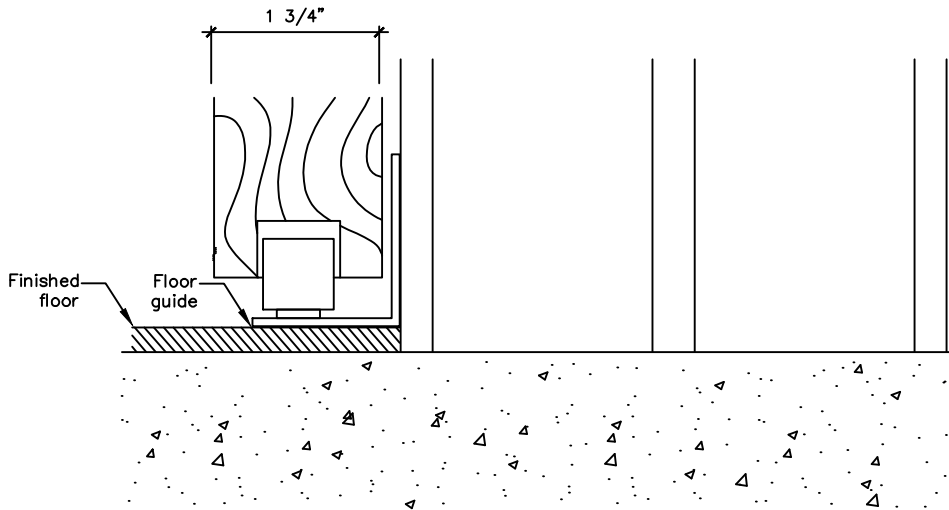

www.wilsonpart.com

BARN DOOR SLIDER WITH 1 1/2" TRIM

SILL (FULL HEIGHT)
WITH SILL STARTER

E

Scale: Half Dwg File: SBDS_03.dwg

FLOOR GUIDE AT CASED
OPENING JAMB WITH SIDELITE

E1

Scale: Half Dwg File: SBDS_03.dwg