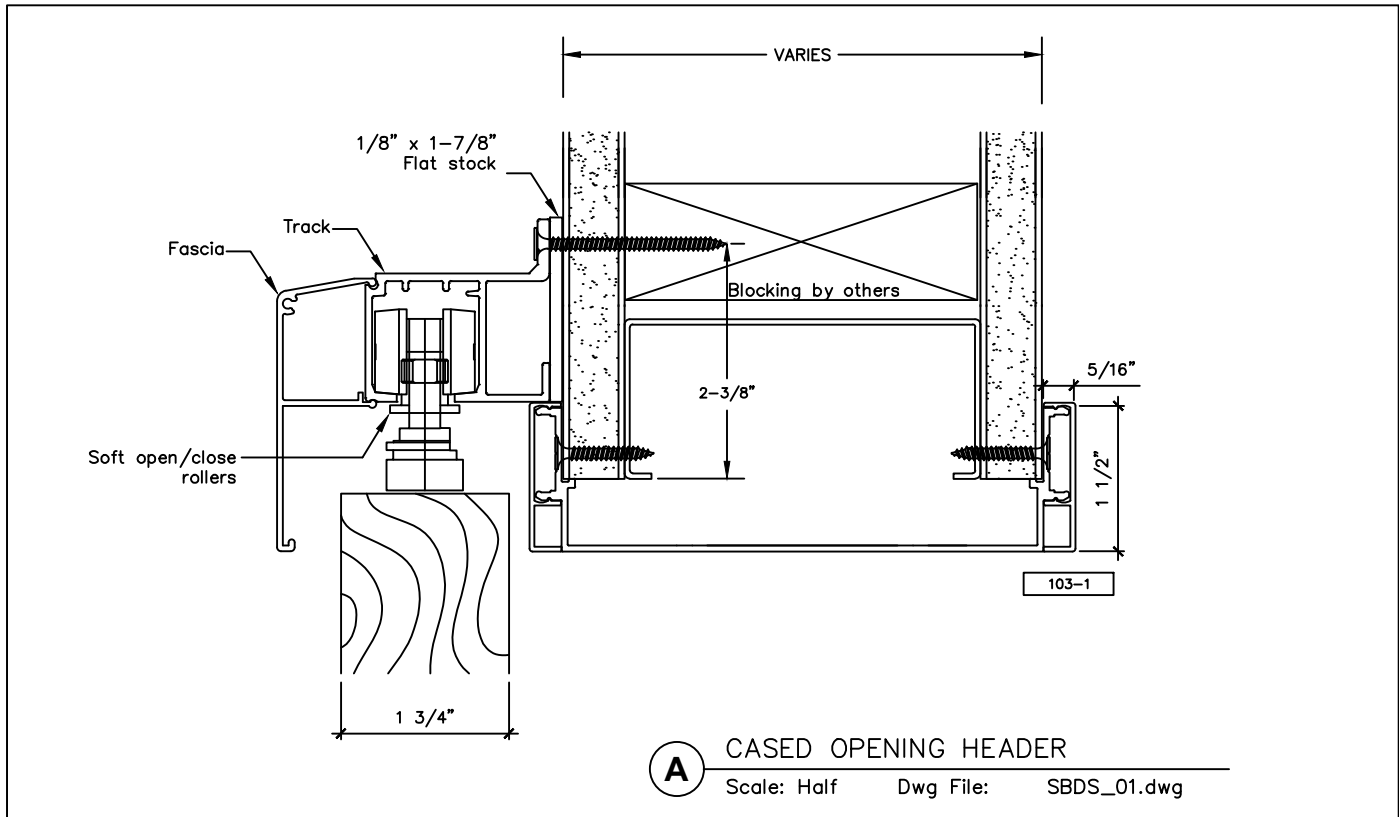

BARN DOOR SLIDER WITH 1 1/2" TRIM