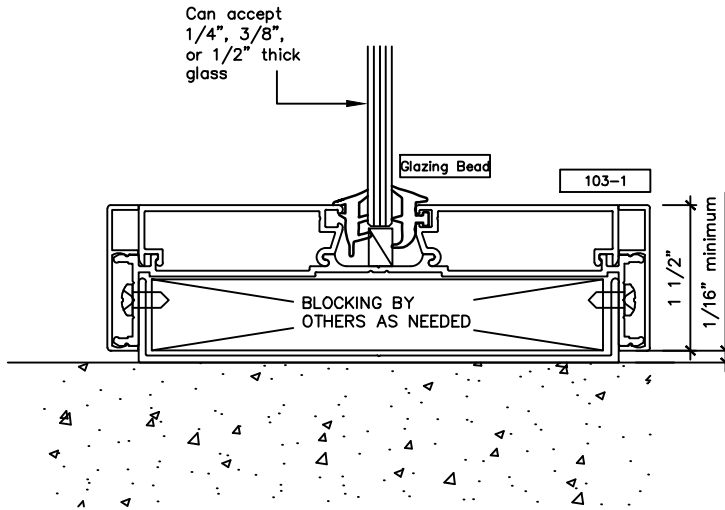

www.wilsonpart.com

BARN DOOR SLIDER WITH 1 1/2" TRIM

CASED OPENING JAMB WITH
OPTIONAL RECEIVER CHANNEL

C1

Scale: Half Dwg File: SBDS_02.dwg

CASED OPENING JAMB WITH
SIDELITE AND OPTIONAL MOHAIR TRIM

D1

Scale: Half Dwg File: SBDS_02.dwg

www.wilsonpart.com

BARN DOOR SLIDER WITH 1 1/2" TRIM

SILL (FULL HEIGHT)
WITH SILL STARTER

E

Scale: Half Dwg File: SBDS_03.dwg

FLOOR GUIDE AT CASED
OPENING JAMB WITH SIDELITE

E1

Scale: Half Dwg File: SBDS_03.dwg