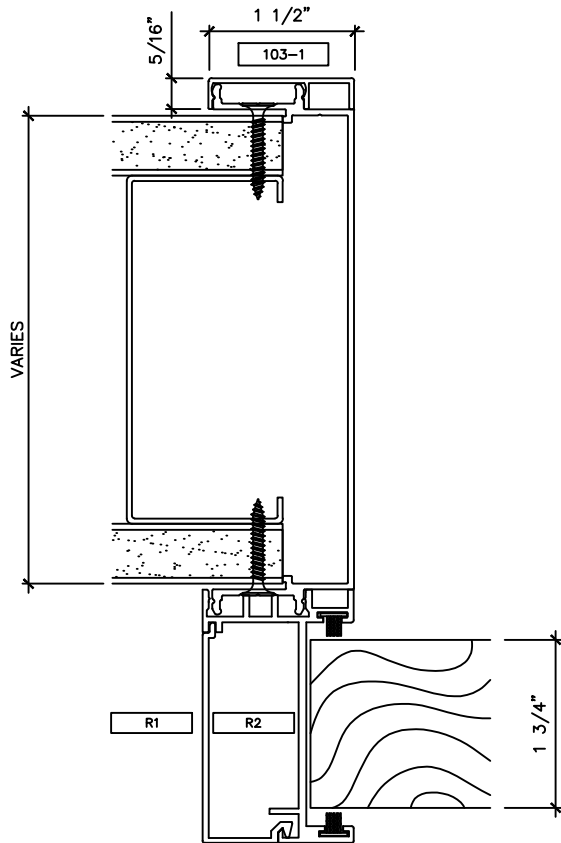

BARN DOOR SLIDER WITH 1 1/2" TRIM

2301 E. Vernon Ave.
Vernon, CA 90058
866.443.7258
323.908.5430
323.908.5451 Fax

7601 Ambassador Row
Suite 102
Dallas, TX 75247
214.295.2165
214.496.0156 Fax

110 Viaduct Rd
Stamford, CT 06907
203.316.8033
203.316.0019 Fax

www.wilsonpart.com

BARN DOOR SLIDER WITH 1 1/2" TRIM

CASED OPENING JAMB WITH
OPTIONAL RECEIVER CHANNEL

C1

Scale: Half Dwg File: SBDS_02.dwg

CASED OPENING JAMB WITH
SIDELITE AND OPTIONAL MOHAIR TRIM

D1

Scale: Half Dwg File: SBDS_02.dwg

www.wilsonpart.com

BARN DOOR SLIDER WITH 1 1/2" TRIM

SILL (FULL HEIGHT)
WITH SILL STARTER

E

Scale: Half Dwg File: SBDS_03.dwg

FLOOR GUIDE AT CASED
OPENING JAMB WITH SIDELITE

E1

Scale: Half Dwg File: SBDS_03.dwg

www.wilsonpart.com

BARN DOOR SLIDER WITH 1 1/2" TRIM