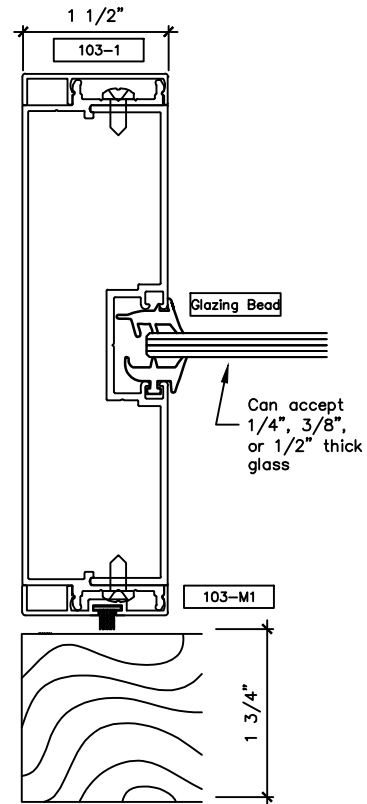

www.wilsonpart.com

BARN DOOR SLIDER WITH 1 1/2" TRIM

CASED OPENING JAMB WITH
OPTIONAL RECEIVER CHANNEL

C1

Scale: Half Dwg File: SBDS_02.dwg

CASED OPENING JAMB WITH
SIDELITE AND OPTIONAL MOHAIR TRIM

D1

Scale: Half Dwg File: SBDS_02.dwg

www.wilsonpart.com

BARN DOOR SLIDER WITH 1 1/2" TRIM

SILL (FULL HEIGHT)
WITH SILL STARTER

E

Scale: Half Dwg File: SBDS_03.dwg

FLOOR GUIDE AT CASED
OPENING JAMB WITH SIDELITE

E1

Scale: Half Dwg File: SBDS_03.dwg