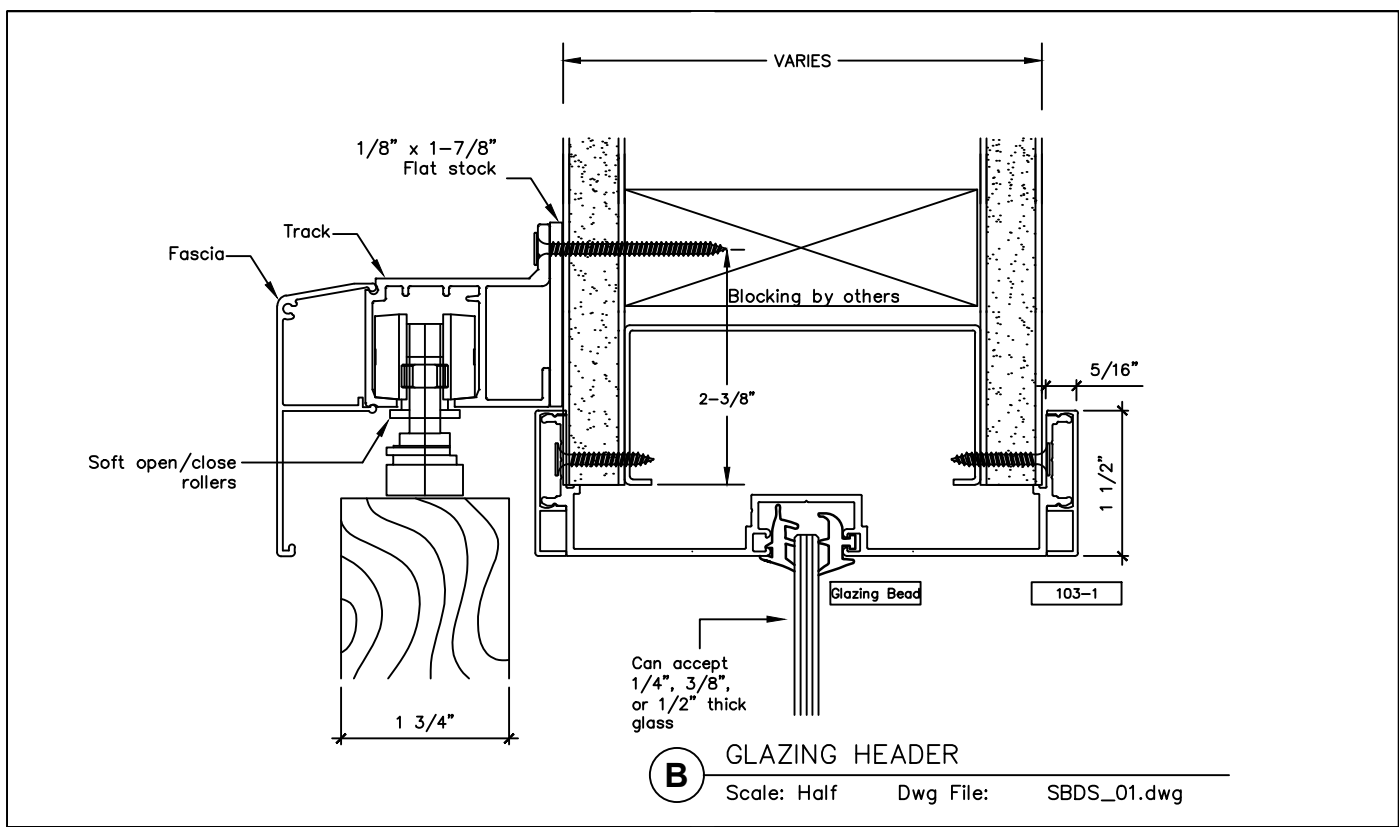

BARN DOOR SLIDER WITH 1 1/2" TRIM

2301 E. Vernon Ave.
Vernon, CA 90058
866.443.7258
323.908.5430
323.908.5451 Fax

7601 Ambassador Row
Suite 102
Dallas, TX 75247
214.295.2165
214.496.0156 Fax

110 Viaduct Rd
Stamford, CT 06907
203.316.8033
203.316.0019 Fax

www.wilsonpart.com

BARN DOOR SLIDER WITH 1 1/2" TRIM

CASED OPENING JAMB WITH
OPTIONAL RECEIVER CHANNEL

C1

Scale: Half Dwg File: SBDS_02.dwg

CASED OPENING JAMB WITH
SIDELITE AND OPTIONAL MOHAIR TRIM

D1

Scale: Half Dwg File: SBDS_02.dwg

www.wilsonpart.com

BARN DOOR SLIDER WITH 1 1/2" TRIM

SILL (FULL HEIGHT)
WITH SILL STARTER

E

Scale: Half Dwg File: SBDS_03.dwg

FLOOR GUIDE AT CASED
OPENING JAMB WITH SIDELITE

E1

Scale: Half Dwg File: SBDS_03.dwg