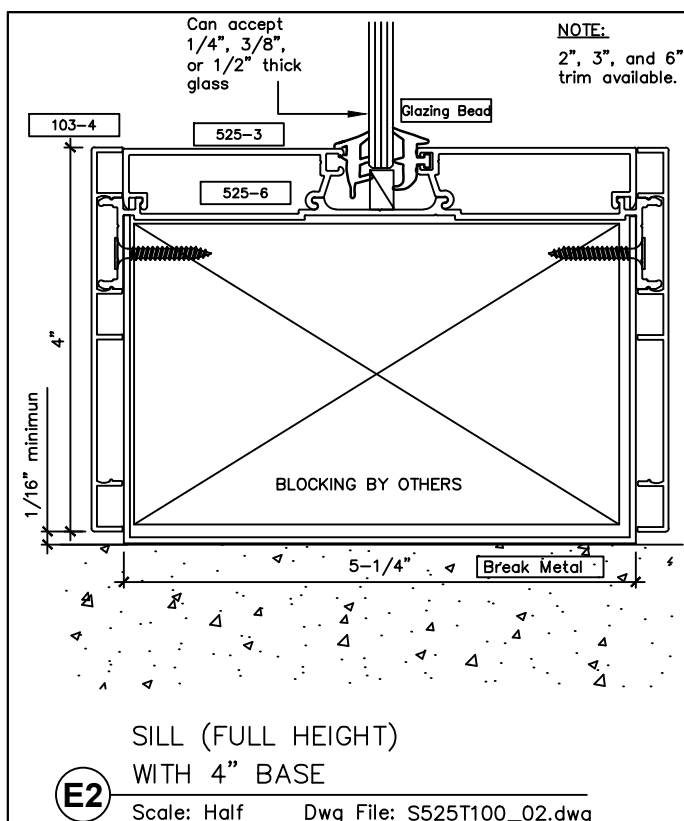

www.wilsonpart.com

SNAP-ON TRIM - SERIES 525 WITH 1 1/2" TRIM FOR A 5 1/4" PARTITION

2301 E. Vernon Ave.
Vernon, CA 90058
866.443.7258
323.908.5430
323.908.5451 Fax

7601 Ambassador Row
Suite 102
Dallas, TX 75247
214.295.2165
214.496.0156 Fax

110 Viaduct Rd
Stamford, CT 06907
203.316.8033
203.316.0019 Fax

www.wilsonpart.com

SNAP-ON TRIM - SERIES 525 WITH 1 1/2" TRIM FOR A 5 1/4" PARTITION

2301 E. Vernon Ave.
Vernon, CA 90058
866.443.7258
323.908.5430
323.908.5451 Fax