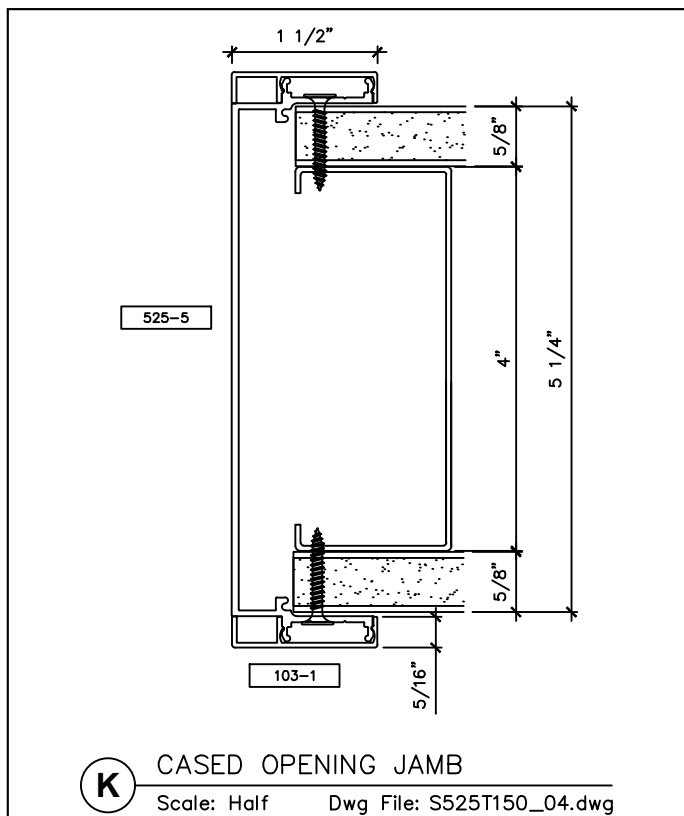

2301 E. Vernon Ave.
Vernon, CA 90058
866.443.7258
323.908.5430
323.908.5451 Fax

7601 Ambassador Row
Suite 102
Dallas, TX 75247
214.295.2165
214.496.0156 Fax

110 Viaduct Rd
Stamford, CT 06907
203.316.8033
203.316.0019 Fax

www.wilsonpart.com

SNAP-ON TRIM - SERIES 525 WITH 1 1/2" TRIM FOR A 5 1/4" PARTITION