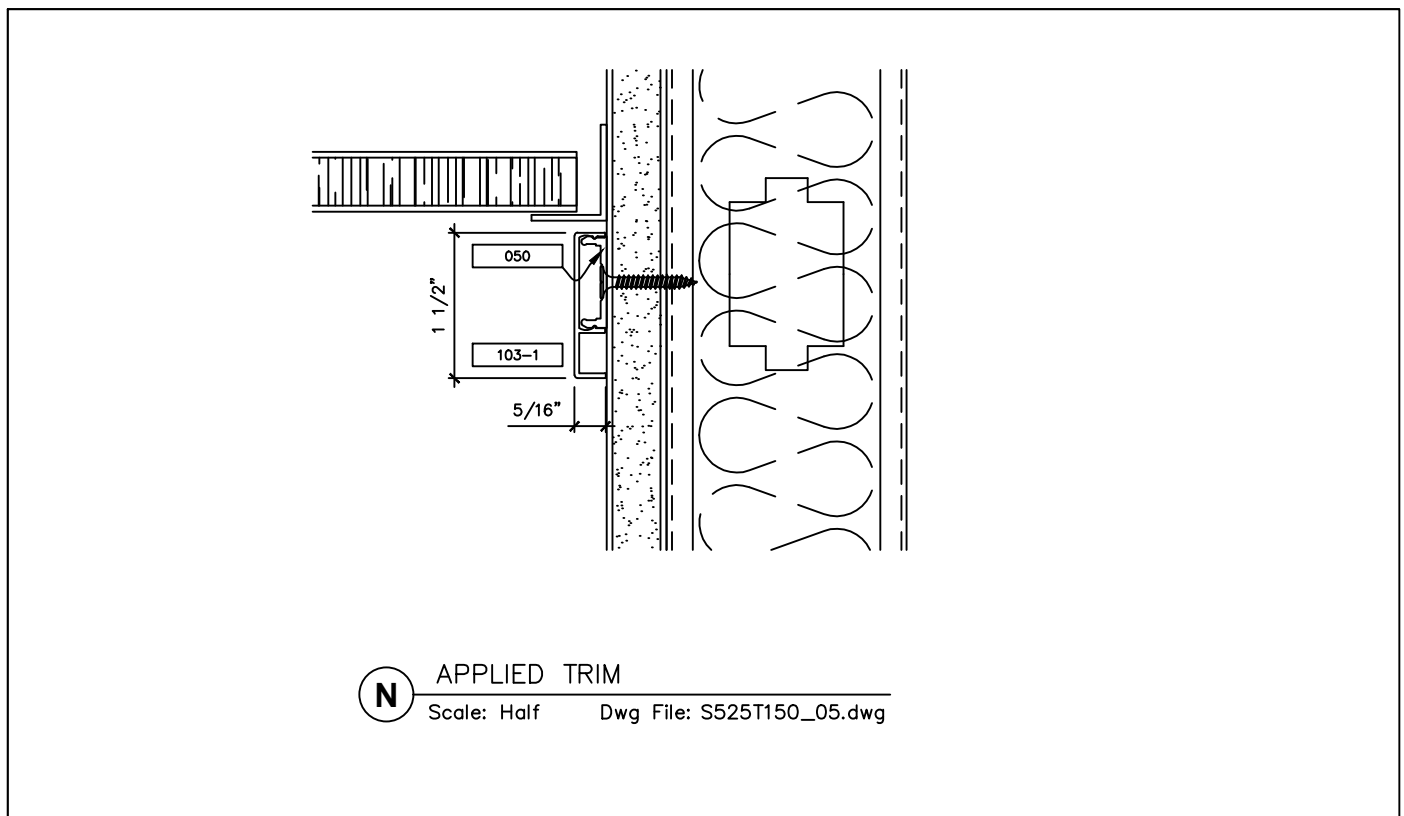

2301 E. Vernon Ave.
Vernon, CA 90058
866.443.7258
323.908.5430
323.908.5451 Fax

7601 Ambassador Row
Suite 102
Dallas, TX 75247
214.295.2165
214.496.0156 Fax

110 Viaduct Rd
Stamford, CT 06907
203.316.8033
203.316.0019 Fax

www.wilsonpart.com

SNAP-ON TRIM - SERIES 525 WITH 1 1/2" TRIM FOR A 5 1/4" PARTITION