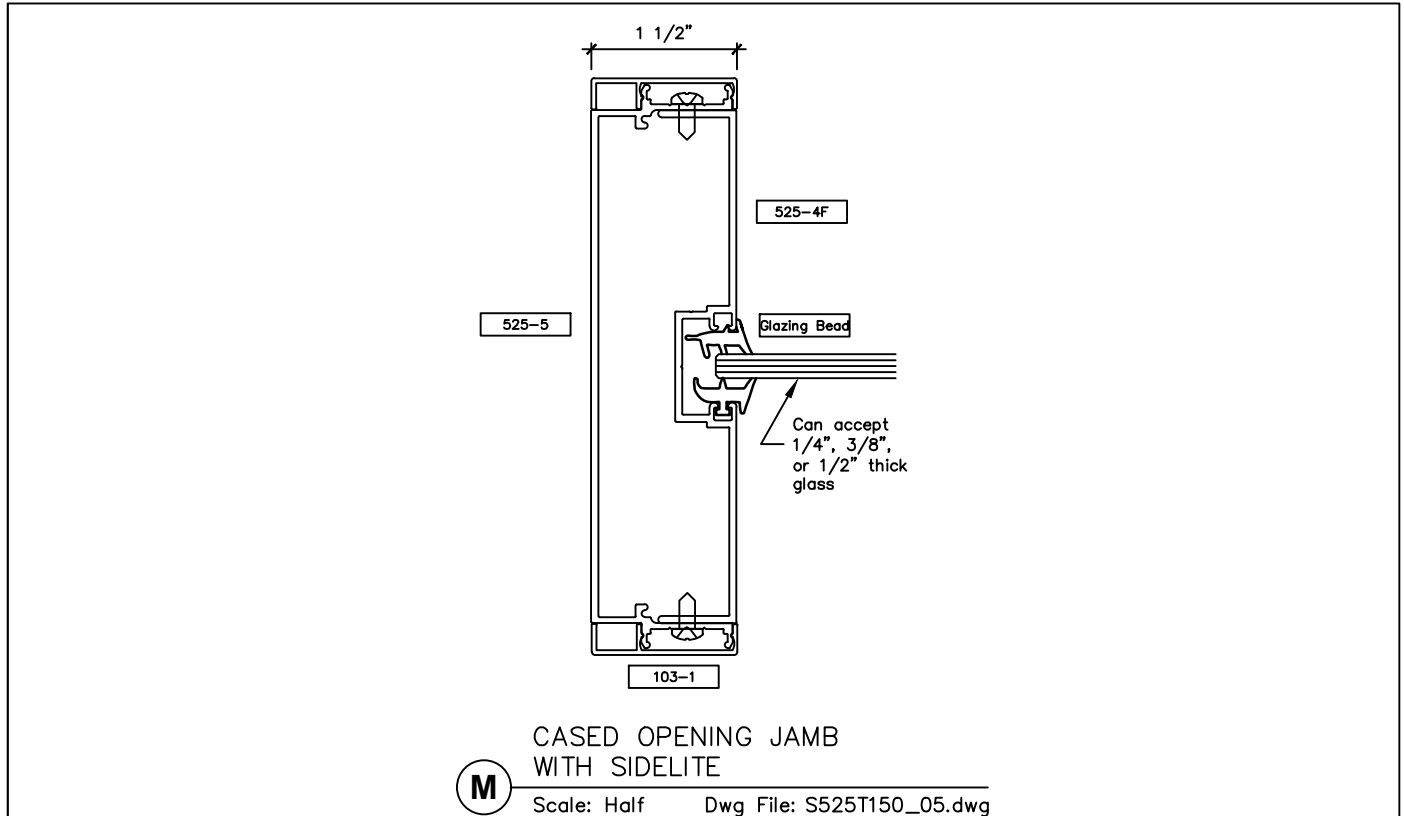

www.wilsonpart.com

SNAP-ON TRIM - SERIES 525 WITH 1 1/2" TRIM FOR A 5 1/4" PARTITION

2301 E. Vernon Ave.
Vernon, CA 90058
866.443.7258
323.908.5430
323.908.5451 Fax

7601 Ambassador Row
Suite 102
Dallas, TX 75247
214.295.2165
214.496.0156 Fax

110 Viaduct Rd
Stamford, CT 06907
203.316.8033
203.316.0019 Fax

www.wilsonpart.com

SNAP-ON TRIM - SERIES 525 WITH 1 1/2" TRIM FOR A 5 1/4" PARTITION

2301 E. Vernon Ave.
Vernon, CA 90058
866.443.7258
323.908.5430
323.908.5451 Fax