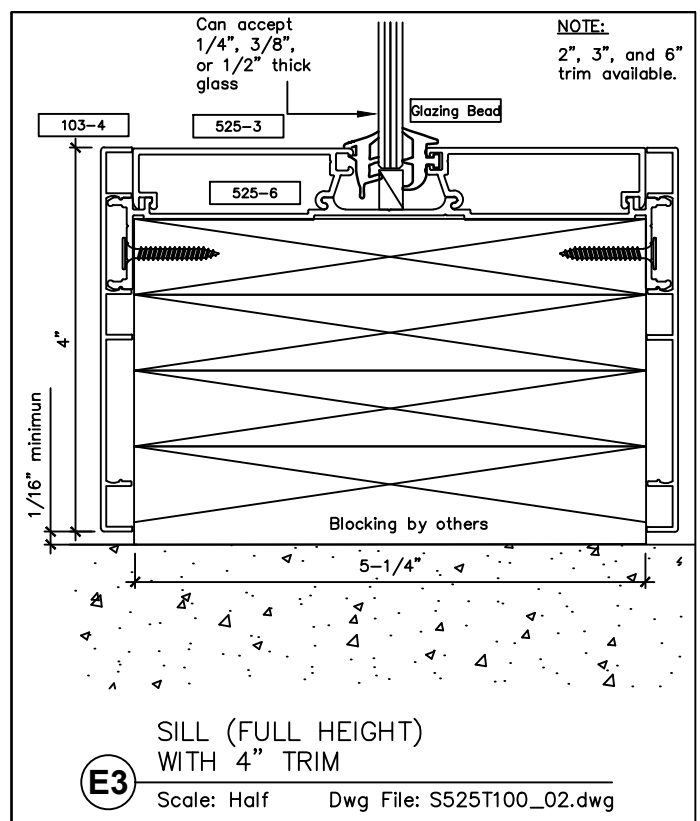

www.wilsonpart.com

SNAP-ON TRIM - SERIES 525 WITH 1 1/2" TRIM FOR A 5 1/4" PARTITION

2301 E. Vernon Ave.
Vernon, CA 90058
866.443.7258
323.908.5430
323.908.5451 Fax

7601 Ambassador Row
Suite 102
Dallas, TX 75247
214.295.2165
214.496.0156 Fax

110 Viaduct Rd
Stamford, CT 06907
203.316.8033
203.316.0019 Fax

www.wilsonpart.com

SNAP-ON TRIM - SERIES 525 WITH 1 1/2" TRIM FOR A 5 1/4" PARTITION

2301 E. Vernon Ave.
Vernon, CA 90058
866.443.7258
323.908.5430
323.908.5451 Fax