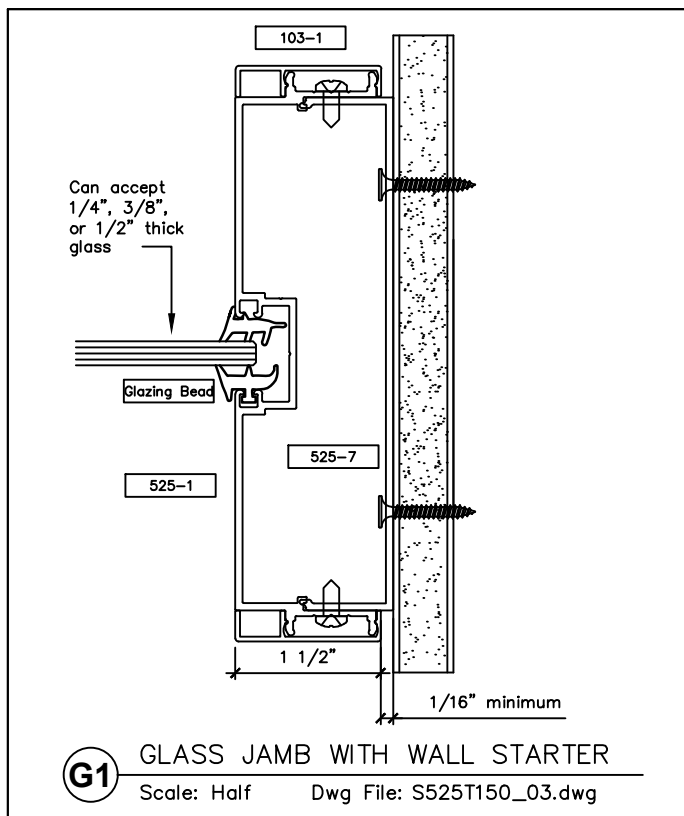

110 Viaduct Rd
Stamford, CT 06907
203.316.8033
203.316.0019 Fax

www.wilsonpart.com

SNAP-ON TRIM - SERIES 525 WITH 1 1/2" TRIM FOR A 5 1/4" PARTITION

2301 E. Vernon Ave.
Vernon, CA 90058
866.443.7258
323.908.5430
323.908.5451 Fax

7601 Ambassador Row
Suite 102
Dallas, TX 75247
214.295.2165
214.496.0156 Fax

110 Viaduct Rd
Stamford, CT 06907
203.316.8033
203.316.0019 Fax

www.wilsonpart.com

SNAP-ON TRIM - SERIES 525 WITH 1 1/2" TRIM FOR A 5 1/4" PARTITION