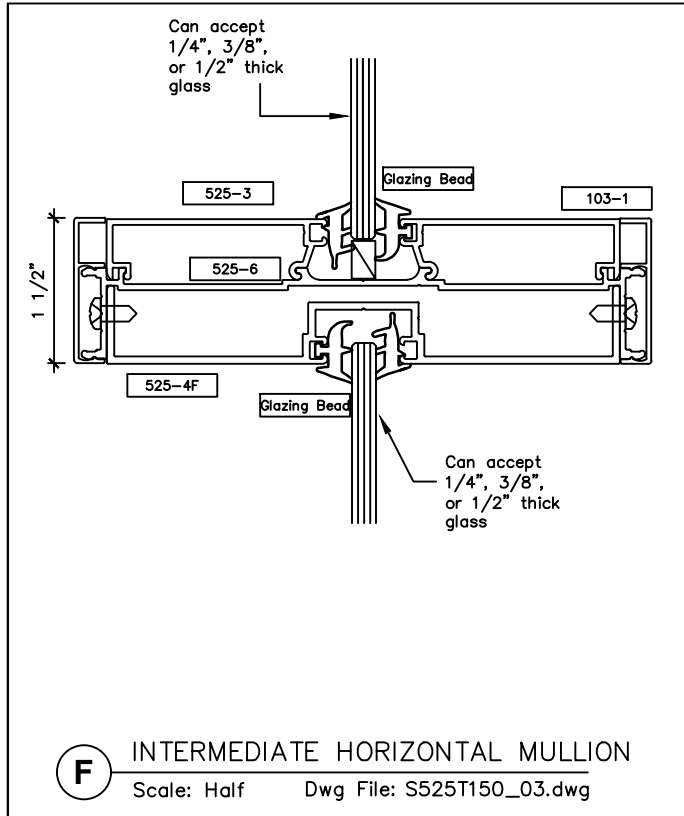

www.wilsonpart.com

SNAP-ON TRIM - SERIES 525 WITH 1 1/2" TRIM FOR A 5 1/4" PARTITION

2301 E. Vernon Ave.
Vernon, CA 90058
866.443.7258
323.908.5430
323.908.5451 Fax

7601 Ambassador Row
Suite 102
Dallas, TX 75247
214.295.2165
214.496.0156 Fax

110 Viaduct Rd
Stamford, CT 06907
203.316.8033
203.316.0019 Fax

www.wilsonpart.com

SNAP-ON TRIM - SERIES 525 WITH 1 1/2" TRIM FOR A 5 1/4" PARTITION

2301 E. Vernon Ave.
Vernon, CA 90058
866.443.7258
323.908.5430
323.908.5451 Fax

7601 Ambassador Row
Suite 102
Dallas, TX 75247
214.295.2165
214.496.0156 Fax

110 Viaduct Rd
Stamford, CT 06907
203.316.8033
203.316.0019 Fax

www.wilsonpart.com

SNAP-ON TRIM - SERIES 525 WITH 1 1/2" TRIM FOR A 5 1/4" PARTITION