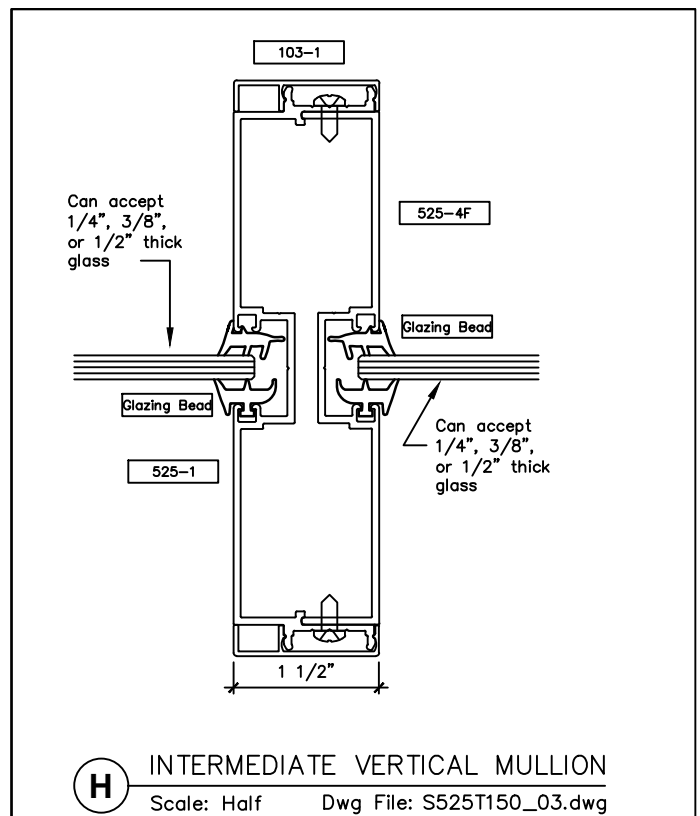

110 Viaduct Rd
Stamford, CT 06907
203.316.8033
203.316.0019 Fax

www.wilsonpart.com

SNAP-ON TRIM - SERIES 525 WITH 1 1/2" TRIM FOR A 5 1/4" PARTITION

2301 E. Vernon Ave.
Vernon, CA 90058
866.443.7258
323.908.5430
323.908.5451 Fax

7601 Ambassador Row
Suite 102
Dallas, TX 75247
214.295.2165
214.496.0156 Fax

110 Viaduct Rd
Stamford, CT 06907
203.316.8033
203.316.0019 Fax

www.wilsonpart.com

SNAP-ON TRIM - SERIES 525 WITH 1 1/2" TRIM FOR A 5 1/4" PARTITION