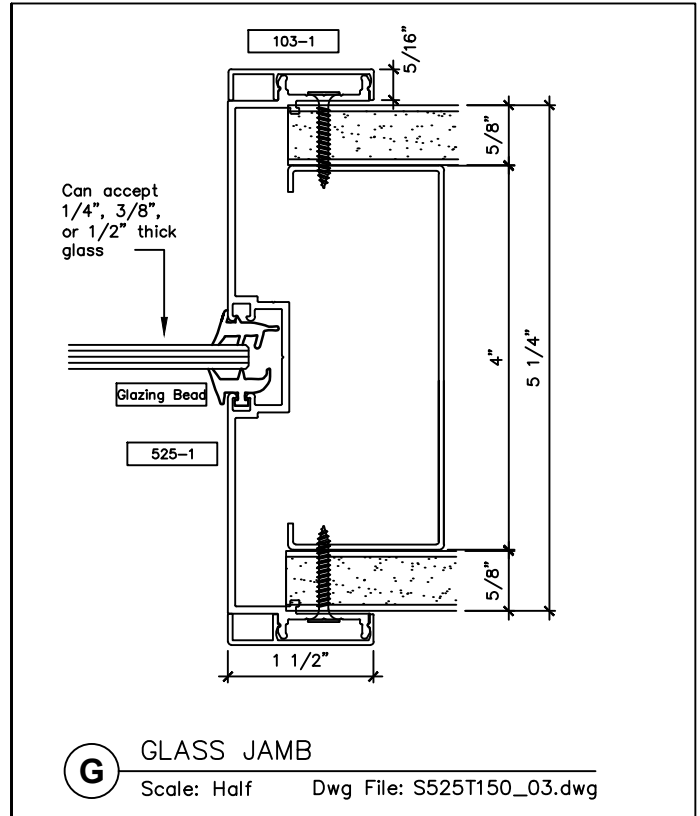

110 Viaduct Rd
Stamford, CT 06907
203.316.8033
203.316.0019 Fax

www.wilsonpart.com

SNAP-ON TRIM - SERIES 525 WITH 1 1/2" TRIM FOR A 5 1/4" PARTITION

2301 E. Vernon Ave.
Vernon, CA 90058
866.443.7258
323.908.5430
323.908.5451 Fax

7601 Ambassador Row
Suite 102
Dallas, TX 75247
214.295.2165
214.496.0156 Fax

110 Viaduct Rd
Stamford, CT 06907
203.316.8033
203.316.0019 Fax

www.wilsonpart.com

SNAP-ON TRIM - SERIES 525 WITH 1 1/2" TRIM FOR A 5 1/4" PARTITION