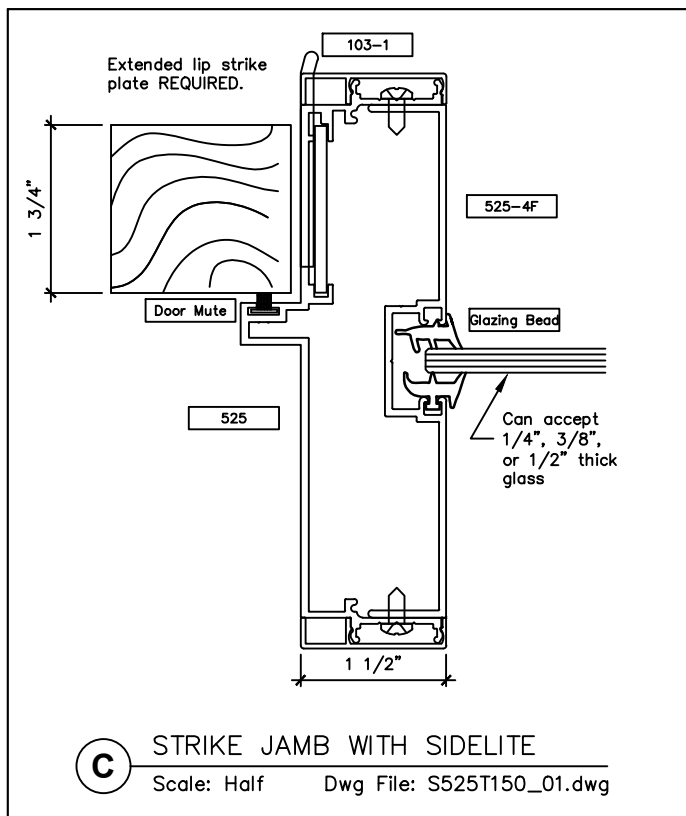

www.wilsonpart.com

SNAP-ON TRIM - SERIES 525 WITH 1 1/2" TRIM FOR A 5 1/4" PARTITION

2301 E. Vernon Ave.
Vernon, CA 90058
866.443.7258
323.908.5430
323.908.5451 Fax

7601 Ambassador Row
Suite 102
Dallas, TX 75247
214.295.2165
214.496.0156 Fax