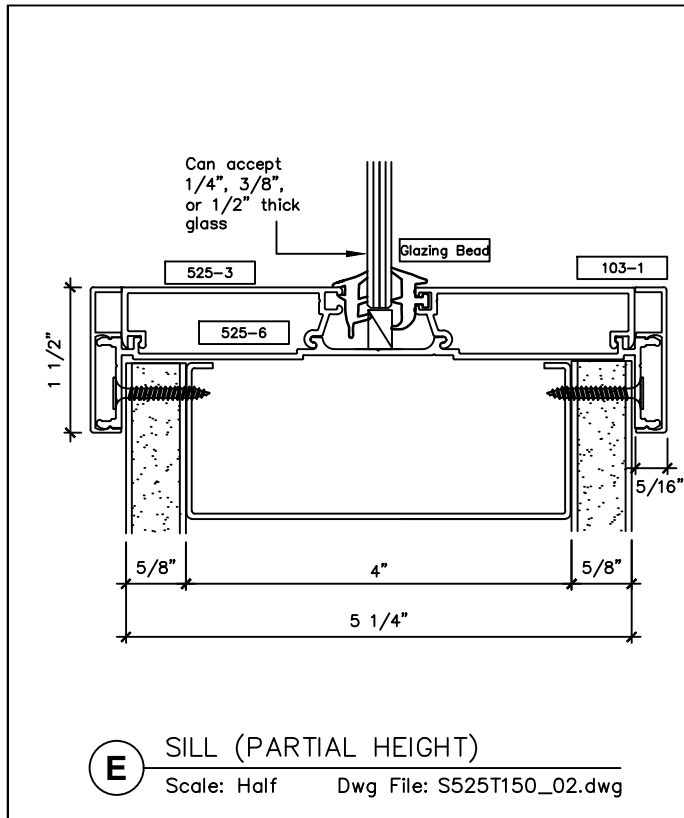

www.wilsonpart.com

SNAP-ON TRIM - SERIES 525 WITH 1 1/2" TRIM FOR A 5 1/4" PARTITION

2301 E. Vernon Ave.
Vernon, CA 90058
866.443.7258
323.908.5430
323.908.5451 Fax

7601 Ambassador Row
Suite 102
Dallas, TX 75247
214.295.2165
214.496.0156 Fax

110 Viaduct Rd
Stamford, CT 06907
203.316.8033
203.316.0019 Fax

www.wilsonpart.com

SNAP-ON TRIM - SERIES 525 WITH 1 1/2" TRIM FOR A 5 1/4" PARTITION

2301 E. Vernon Ave.
Vernon, CA 90058
866.443.7258
323.908.5430
323.908.5451 Fax

7601 Ambassador Row
Suite 102
Dallas, TX 75247
214.295.2165
214.496.0156 Fax

110 Viaduct Rd
Stamford, CT 06907
203.316.8033
203.316.0019 Fax

www.wilsonpart.com

SNAP-ON TRIM - SERIES 525 WITH 1 1/2" TRIM FOR A 5 1/4" PARTITION