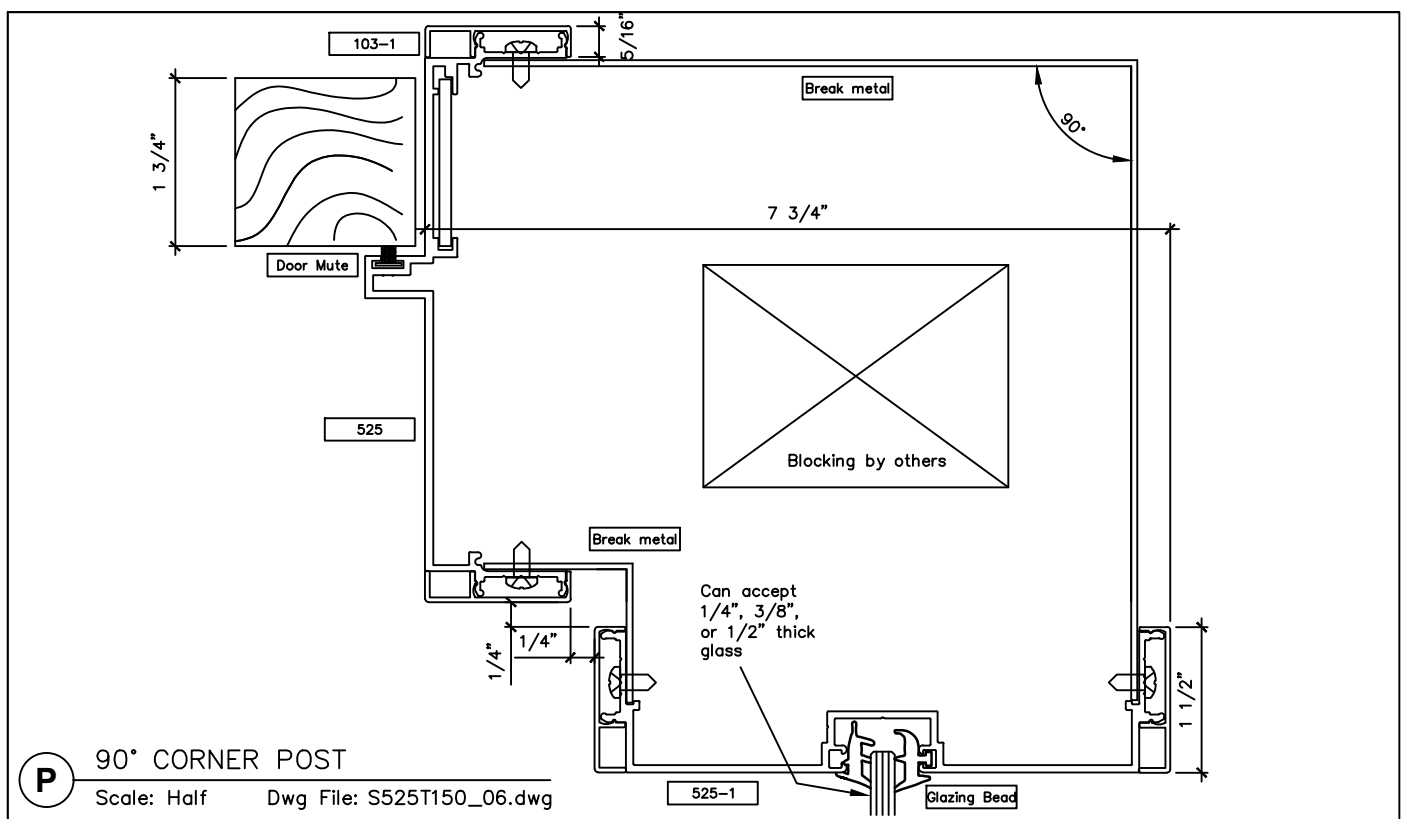

110 Viaduct Rd
Stamford, CT 06907
203.316.8033
203.316.0019 Fax

www.wilsonpart.com

SNAP-ON TRIM - SERIES 525 WITH 1 1/2" TRIM FOR A 5 1/4" PARTITION

2301 E. Vernon Ave.
Vernon, CA 90058
866.443.7258
323.908.5430
323.908.5451 Fax

7601 Ambassador Row
Suite 102
Dallas, TX 75247
214.295.2165
214.496.0156 Fax

110 Viaduct Rd
Stamford, CT 06907
203.316.8033
203.316.0019 Fax

www.wilsonpart.com

SNAP-ON TRIM - SERIES 525 WITH 1 1/2" TRIM FOR A 5 1/4" PARTITION