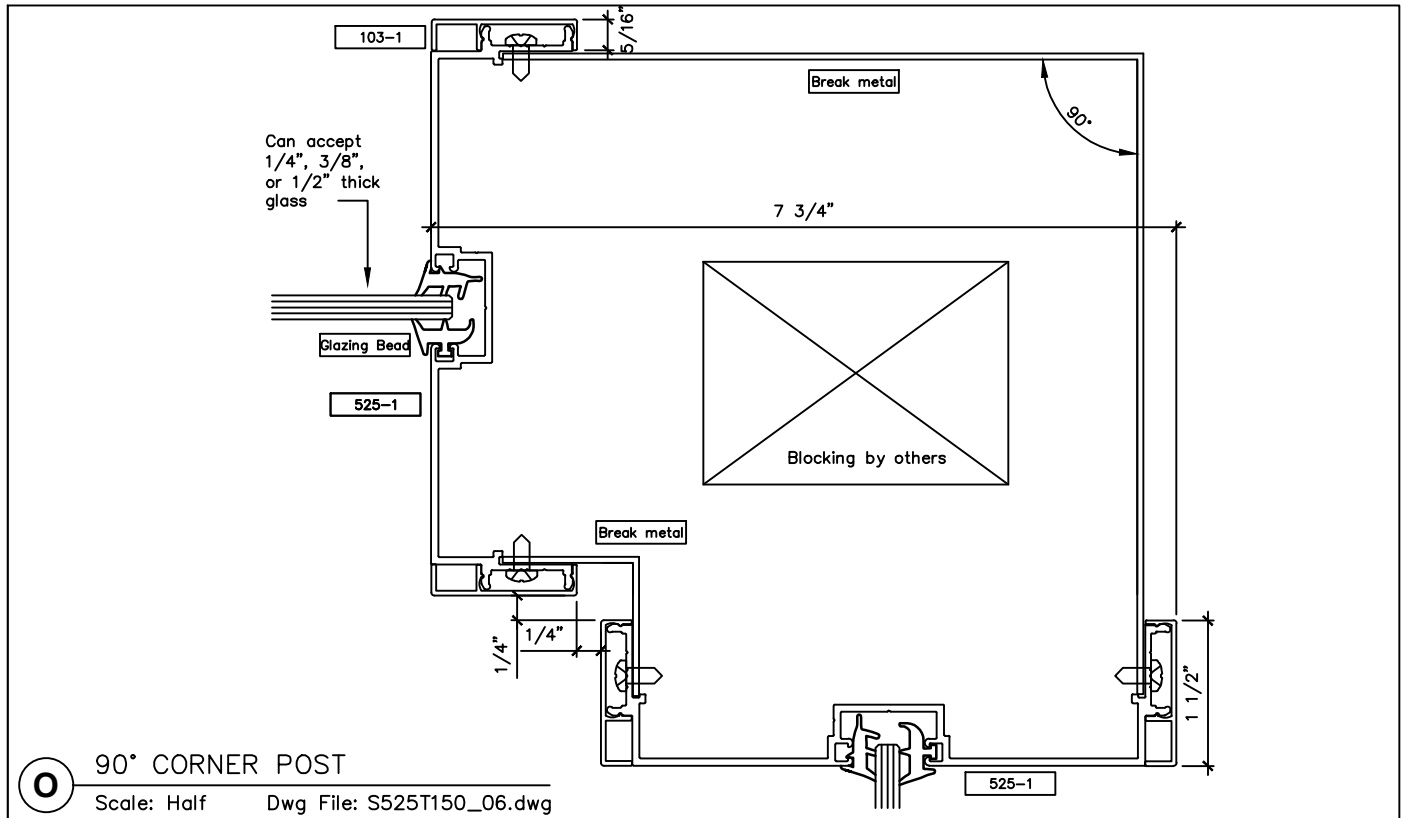

110 Viaduct Rd
Stamford, CT 06907
203.316.8033
203.316.0019 Fax

www.wilsonpart.com

SNAP-ON TRIM - SERIES 525 WITH 1 1/2" TRIM FOR A 5 1/4" PARTITION

2301 E. Vernon Ave.
Vernon, CA 90058
866.443.7258
323.908.5430
323.908.5451 Fax

7601 Ambassador Row
Suite 102
Dallas, TX 75247
214.295.2165
214.496.0156 Fax

110 Viaduct Rd
Stamford, CT 06907
203.316.8033
203.316.0019 Fax

www.wilsonpart.com

SNAP-ON TRIM - SERIES 525 WITH 1 1/2" TRIM FOR A 5 1/4" PARTITION