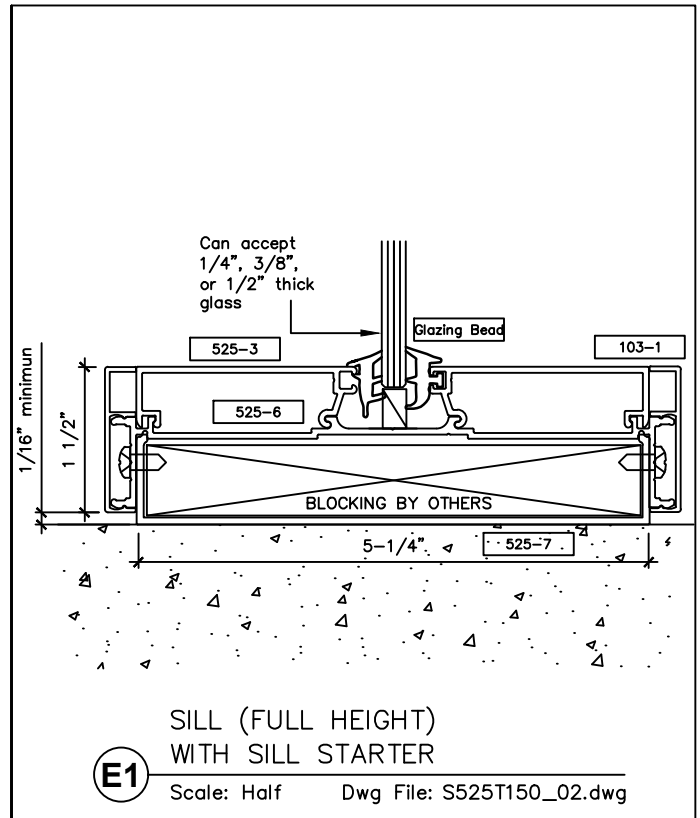

www.wilsonpart.com

SNAP-ON TRIM - SERIES 525 WITH 1 1/2" TRIM FOR A 5 1/4" PARTITION

2301 E. Vernon Ave.
Vernon, CA 90058
866.443.7258
323.908.5430
323.908.5451 Fax

7601 Ambassador Row
Suite 102
Dallas, TX 75247
214.295.2165
214.496.0156 Fax

110 Viaduct Rd
Stamford, CT 06907
203.316.8033
203.316.0019 Fax

www.wilsonpart.com

SNAP-ON TRIM - SERIES 525 WITH 1 1/2" TRIM FOR A 5 1/4" PARTITION

2301 E. Vernon Ave.
Vernon, CA 90058
866.443.7258
323.908.5430
323.908.5451 Fax