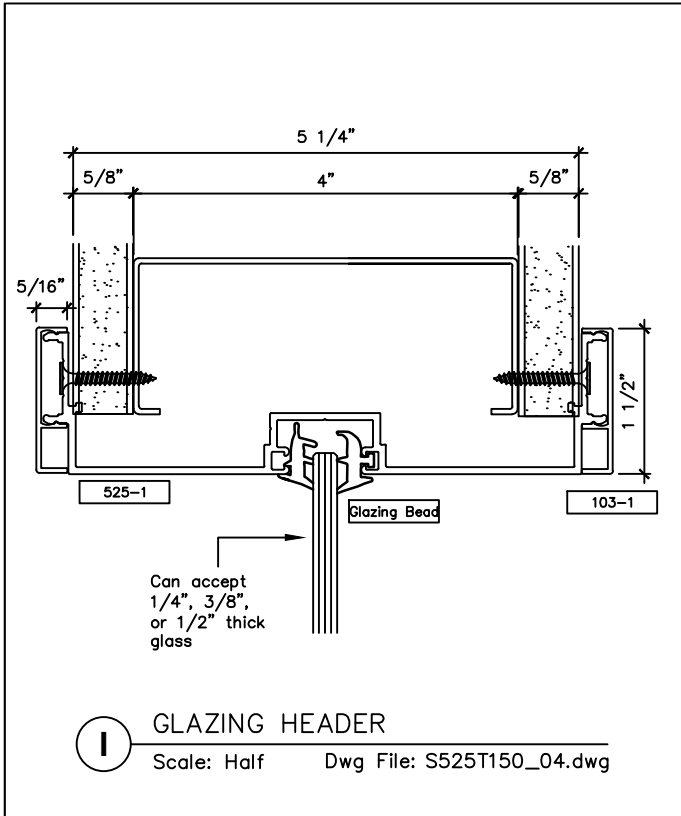

2301 E. Vernon Ave.
Vernon, CA 90058
866.443.7258
323.908.5430
323.908.5451 Fax

7601 Ambassador Row
Suite 102
Dallas, TX 75247
214.295.2165
214.496.0156 Fax

110 Viaduct Rd
Stamford, CT 06907
203.316.8033
203.316.0019 Fax

www.wilsonpart.com

SNAP-ON TRIM - SERIES 525 WITH 1 1/2" TRIM FOR A 5 1/4" PARTITION