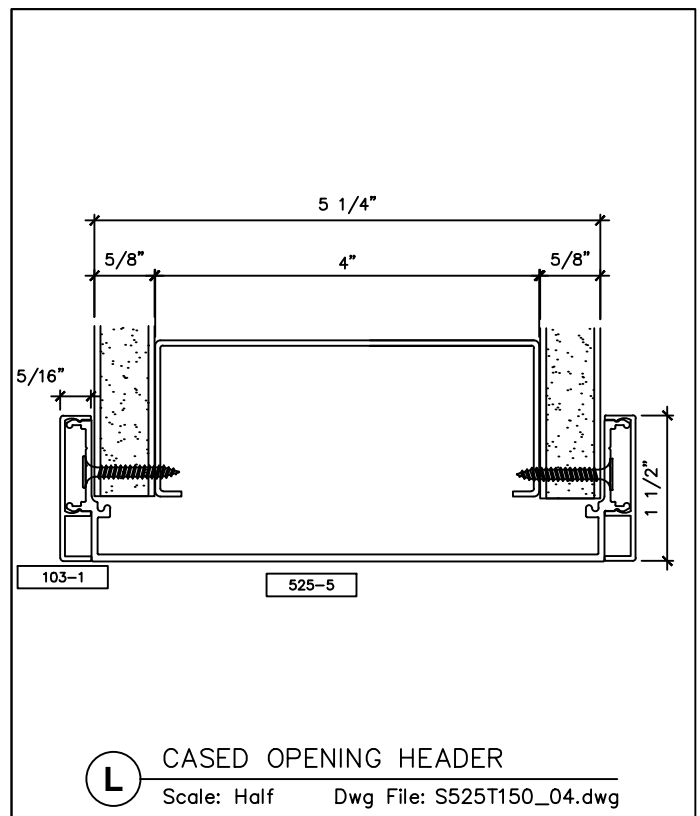

2301 E. Vernon Ave.
Vernon, CA 90058
866.443.7258
323.908.5430
323.908.5451 Fax

7601 Ambassador Row
Suite 102
Dallas, TX 75247
214.295.2165
214.496.0156 Fax

110 Viaduct Rd
Stamford, CT 06907
203.316.8033
203.316.0019 Fax

www.wilsonpart.com

SNAP-ON TRIM - SERIES 525 WITH 1 1/2" TRIM FOR A 5 1/4" PARTITION