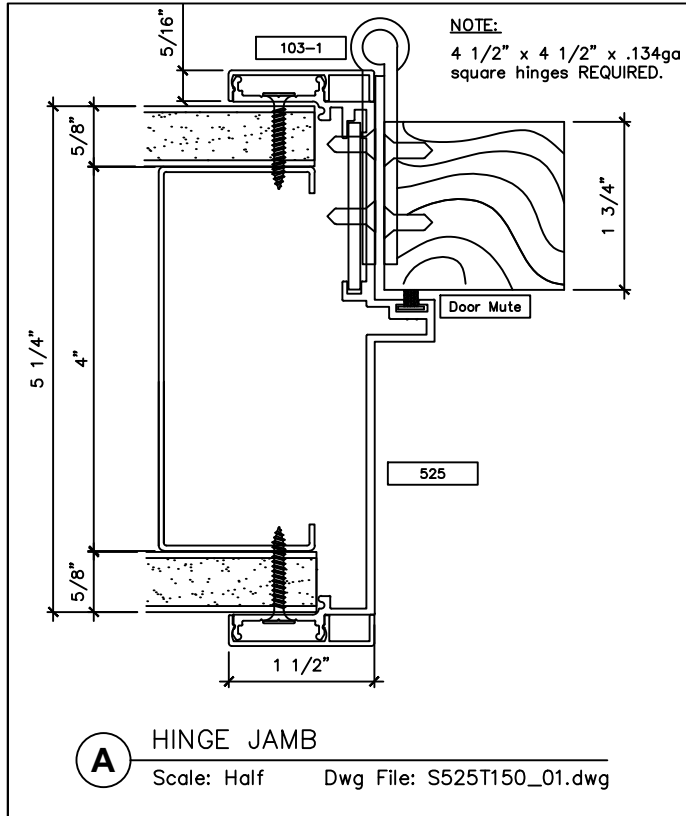

www.wilsonpart.com

SNAP-ON TRIM - SERIES 525 WITH 1 1/2" TRIM FOR A 5 1/4" PARTITION

2301 E. Vernon Ave.
Vernon, CA 90058
866.443.7258
323.908.5430
323.908.5451 Fax

7601 Ambassador Row
Suite 102
Dallas, TX 75247
214.295.2165
214.496.0156 Fax

110 Viaduct Rd
Stamford, CT 06907
203.316.8033
203.316.0019 Fax

www.wilsonpart.com

SNAP-ON TRIM - SERIES 525 WITH 1 1/2" TRIM FOR A 5 1/4" PARTITION

2301 E. Vernon Ave.
Vernon, CA 90058
866.443.7258
323.908.5430
323.908.5451 Fax