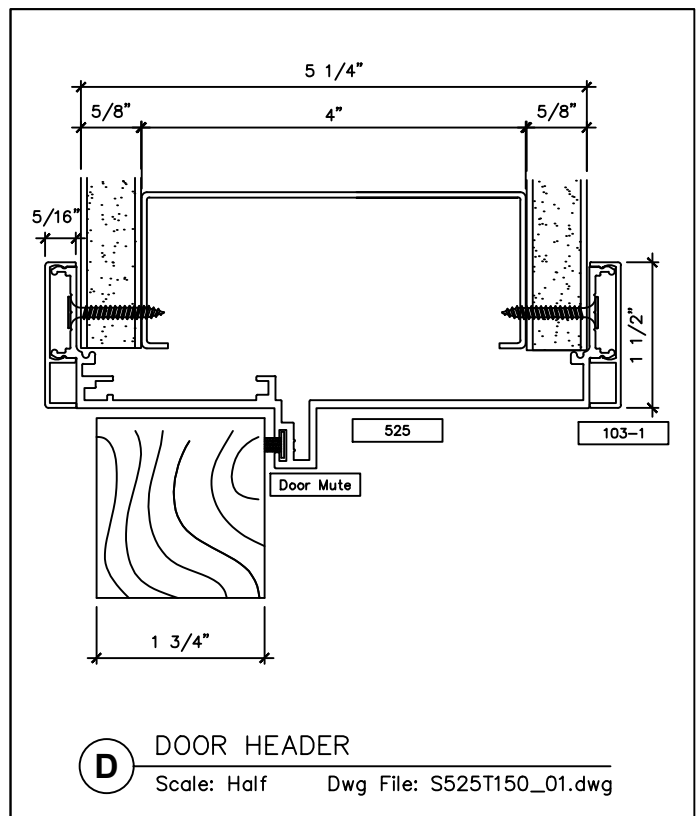

www.wilsonpart.com

SNAP-ON TRIM - SERIES 525 WITH 1 1/2" TRIM FOR A 5 1/4" PARTITION

2301 E. Vernon Ave.
Vernon, CA 90058
866.443.7258
323.908.5430
323.908.5451 Fax

7601 Ambassador Row
Suite 102
Dallas, TX 75247
214.295.2165
214.496.0156 Fax

110 Viaduct Rd
Stamford, CT 06907
203.316.8033
203.316.0019 Fax

www.wilsonpart.com

SNAP-ON TRIM - SERIES 525 WITH 1 1/2" TRIM FOR A 5 1/4" PARTITION

2301 E. Vernon Ave.
Vernon, CA 90058
866.443.7258
323.908.5430
323.908.5451 Fax