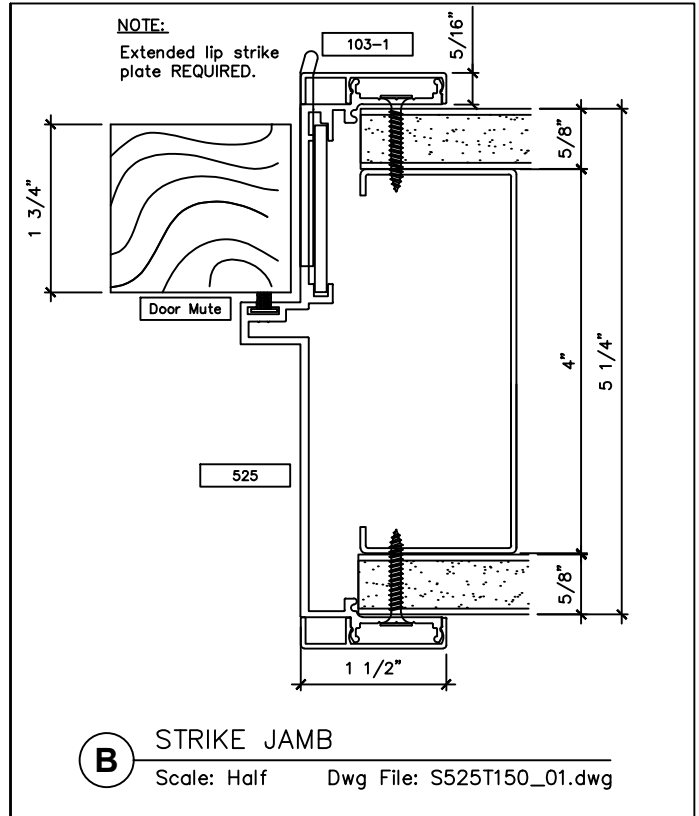

www.wilsonpart.com

SNAP-ON TRIM - SERIES 525 WITH 1 1/2" TRIM FOR A 5 1/4" PARTITION

2301 E. Vernon Ave.
Vernon, CA 90058
866.443.7258
323.908.5430
323.908.5451 Fax

7601 Ambassador Row
Suite 102
Dallas, TX 75247
214.295.2165
214.496.0156 Fax