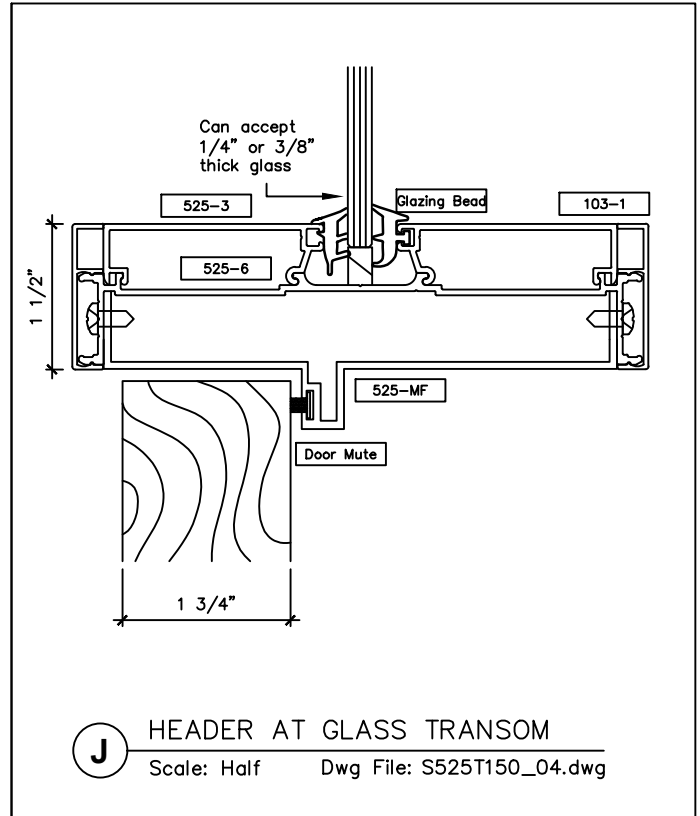

2301 E. Vernon Ave.
Vernon, CA 90058
866.443.7258
323.908.5430
323.908.5451 Fax

7601 Ambassador Row
Suite 102
Dallas, TX 75247
214.295.2165
214.496.0156 Fax

110 Viaduct Rd
Stamford, CT 06907
203.316.8033
203.316.0019 Fax

www.wilsonpart.com

SNAP-ON TRIM - SERIES 525 WITH 1 1/2" TRIM FOR A 5 1/4" PARTITION