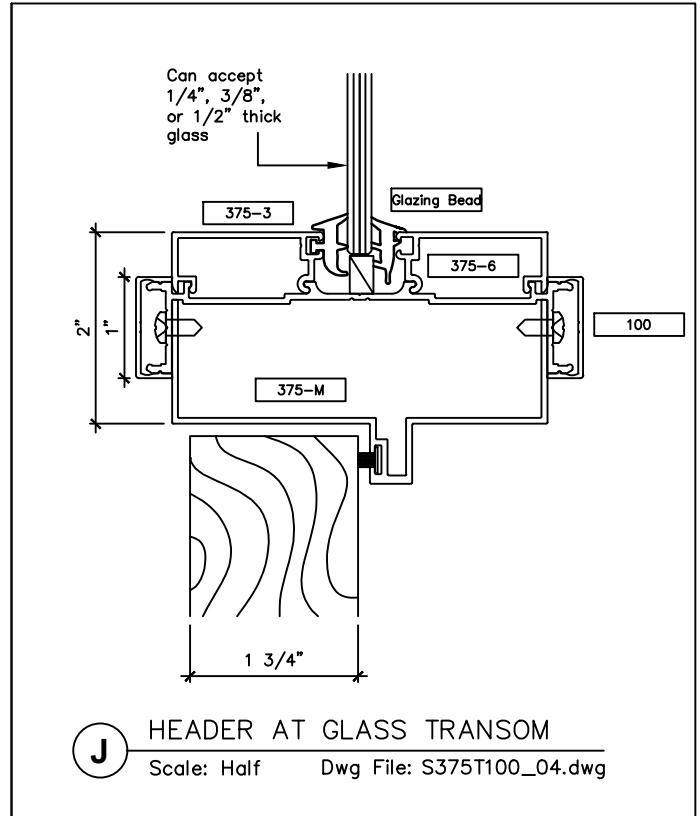

2301 E. Vernon Ave.
Vernon, CA 90058
866.443.7258
323.908.5430
323.908.5451 Fax

7601 Ambassador Row
Suite 102
Dallas, TX 75247
214.295.2165
214.496.0156 Fax

110 Viaduct Rd
Stamford, CT 06907
203.316.8033
203.316.0019 Fax

www.wilsonpart.com

SNAP-ON TRIM - SERIES 375 WITH 1" TRIM FOR A 3 3/4" PARTITION