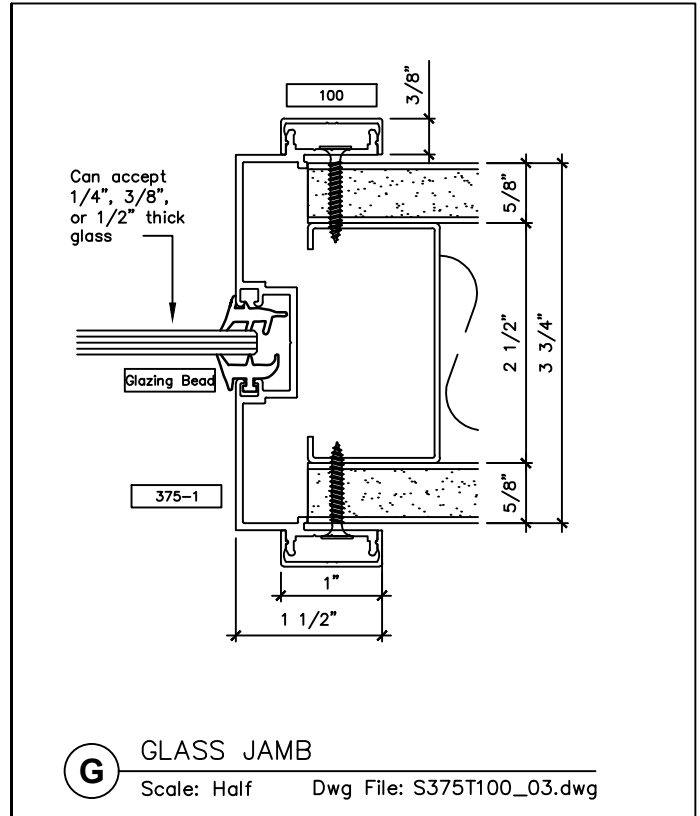

110 Viaduct Rd
Stamford, CT 06907
203.316.8033
203.316.0019 Fax

www.wilsonpart.com

SNAP-ON TRIM - SERIES 375 WITH 1" TRIM FOR A 3 3/4" PARTITION

2301 E. Vernon Ave.
Vernon, CA 90058
866.443.7258
323.908.5430
323.908.5451 Fax

7601 Ambassador Row
Suite 102
Dallas, TX 75247
214.295.2165
214.496.0156 Fax

110 Viaduct Rd
Stamford, CT 06907
203.316.8033
203.316.0019 Fax

www.wilsonpart.com

SNAP-ON TRIM - SERIES 375 WITH 1" TRIM FOR A 3 3/4" PARTITION