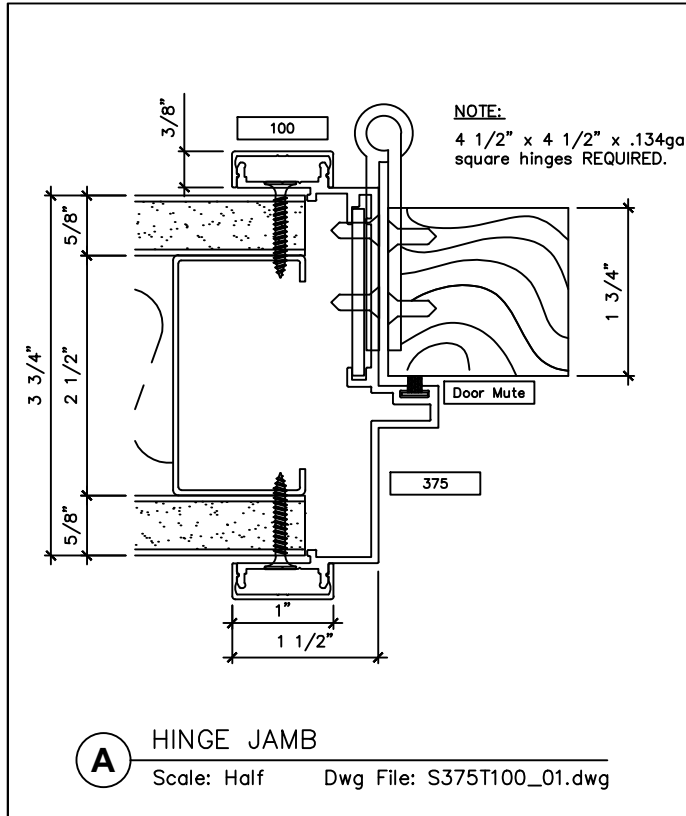

www.wilsonpart.com

SNAP-ON TRIM - SERIES 375 WITH 1" TRIM FOR A 3 3/4" PARTITION

2301 E. Vernon Ave.
Vernon, CA 90058
866.443.7258
323.908.5430
323.908.5451 Fax

7601 Ambassador Row
Suite 102
Dallas, TX 75247
214.295.2165
214.496.0156 Fax

110 Viaduct Rd
Stamford, CT 06907
203.316.8033
203.316.0019 Fax

www.wilsonpart.com

SNAP-ON TRIM - SERIES 375 WITH 1" TRIM FOR A 3 3/4" PARTITION

2301 E. Vernon Ave.
Vernon, CA 90058
866.443.7258
323.908.5430
323.908.5451 Fax