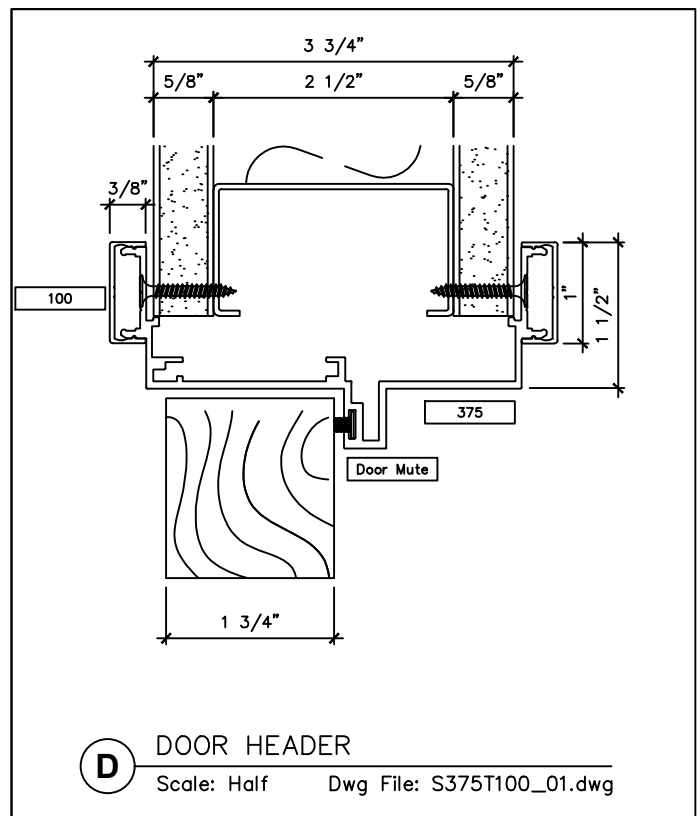

www.wilsonpart.com

SNAP-ON TRIM - SERIES 375 WITH 1" TRIM FOR A 3 3/4" PARTITION

2301 E. Vernon Ave.
Vernon, CA 90058
866.443.7258
323.908.5430
323.908.5451 Fax

7601 Ambassador Row
Suite 102
Dallas, TX 75247
214.295.2165
214.496.0156 Fax