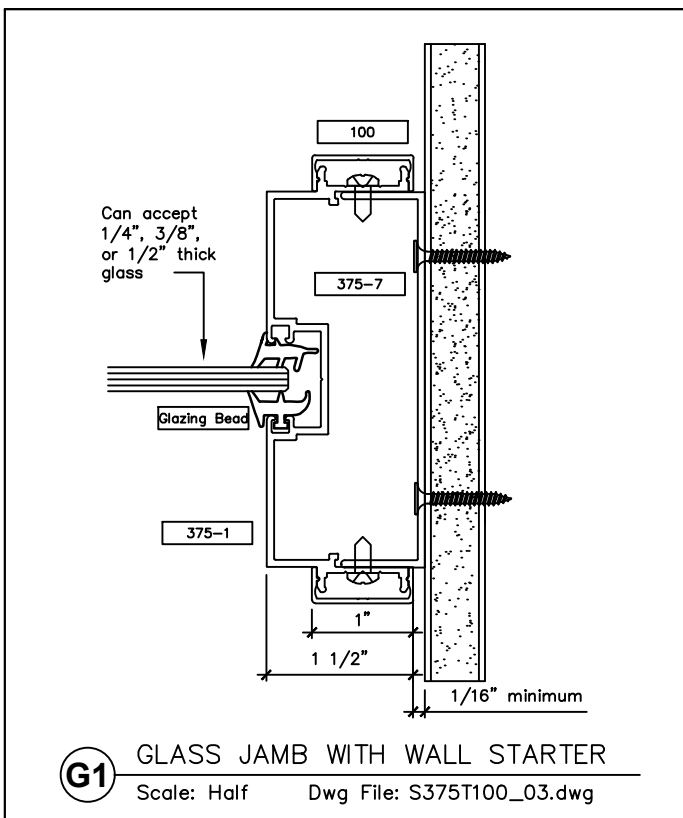

110 Viaduct Rd
Stamford, CT 06907
203.316.8033
203.316.0019 Fax

www.wilsonpart.com

SNAP-ON TRIM - SERIES 375 WITH 1" TRIM FOR A 3 3/4" PARTITION

2301 E. Vernon Ave.
Vernon, CA 90058
866.443.7258
323.908.5430
323.908.5451 Fax

7601 Ambassador Row
Suite 102
Dallas, TX 75247
214.295.2165
214.496.0156 Fax

110 Viaduct Rd
Stamford, CT 06907
203.316.8033
203.316.0019 Fax

www.wilsonpart.com

SNAP-ON TRIM - SERIES 375 WITH 1" TRIM FOR A 3 3/4" PARTITION