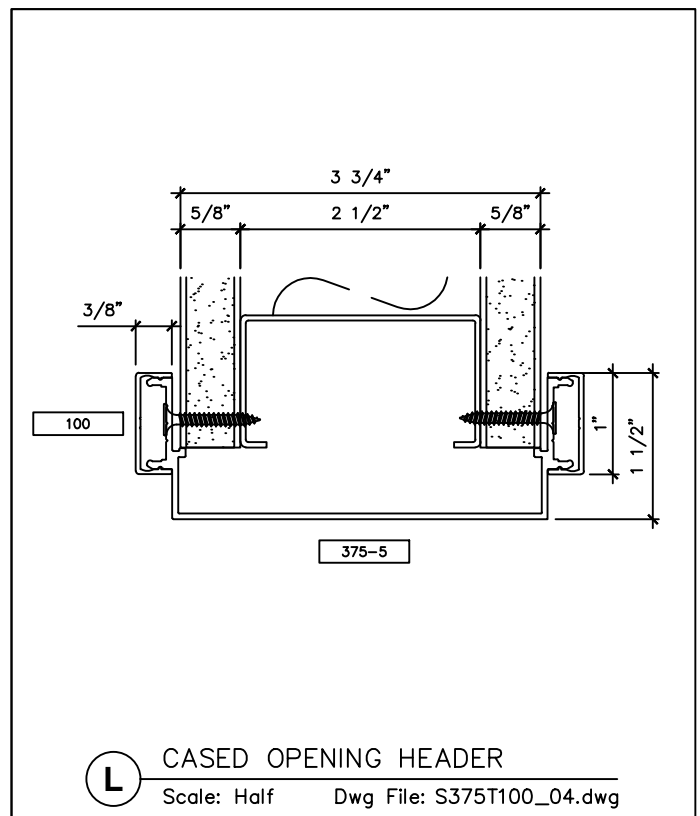

2301 E. Vernon Ave.
Vernon, CA 90058
866.443.7258
323.908.5430
323.908.5451 Fax

7601 Ambassador Row
Suite 102
Dallas, TX 75247
214.295.2165
214.496.0156 Fax

110 Viaduct Rd
Stamford, CT 06907
203.316.8033
203.316.0019 Fax

www.wilsonpart.com

SNAP-ON TRIM - SERIES 375 WITH 1" TRIM FOR A 3 3/4" PARTITION