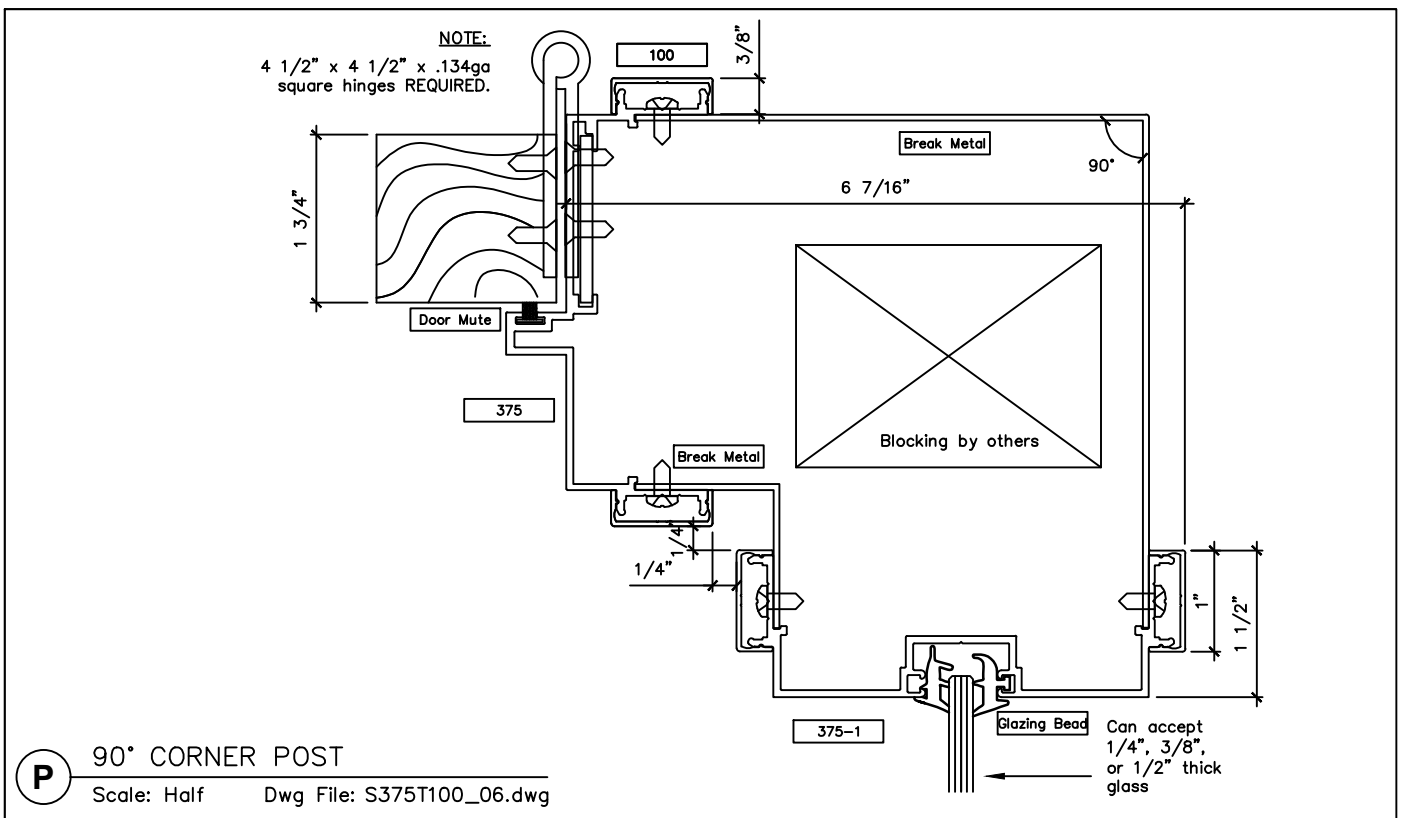

APPLIED TRIM

Scale: Half Dwg File: S375T100_05.dwg

2301 E. Vernon Ave.
Vernon, CA 90058
866.443.7258
323.908.5430
323.908.5451 Fax

7601 Ambassador Row
Suite 102
Dallas, TX 75247
214.295.2165
214.496.0156 Fax

110 Viaduct Rd
Stamford, CT 06907
203.316.8033
203.316.0019 Fax

www.wilsonpart.com

SNAP-ON TRIM - SERIES 375 WITH 1" TRIM FOR A 3 3/4" PARTITION

2301 E. Vernon Ave.
Vernon, CA 90058
866.443.7258
323.908.5430
323.908.5451 Fax