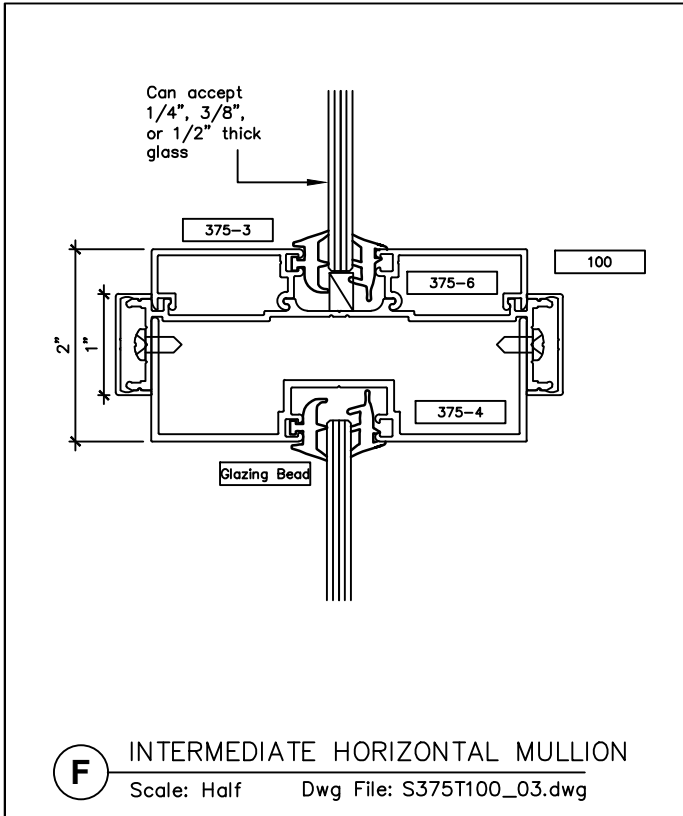

110 Viaduct Rd
Stamford, CT 06907
203.316.8033
203.316.0019 Fax

www.wilsonpart.com

SNAP-ON TRIM - SERIES 375 WITH 1" TRIM FOR A 3 3/4" PARTITION

2301 E. Vernon Ave.
Vernon, CA 90058
866.443.7258
323.908.5430
323.908.5451 Fax

7601 Ambassador Row
Suite 102
Dallas, TX 75247
214.295.2165
214.496.0156 Fax

110 Viaduct Rd
Stamford, CT 06907
203.316.8033
203.316.0019 Fax

www.wilsonpart.com

SNAP-ON TRIM - SERIES 375 WITH 1" TRIM FOR A 3 3/4" PARTITION