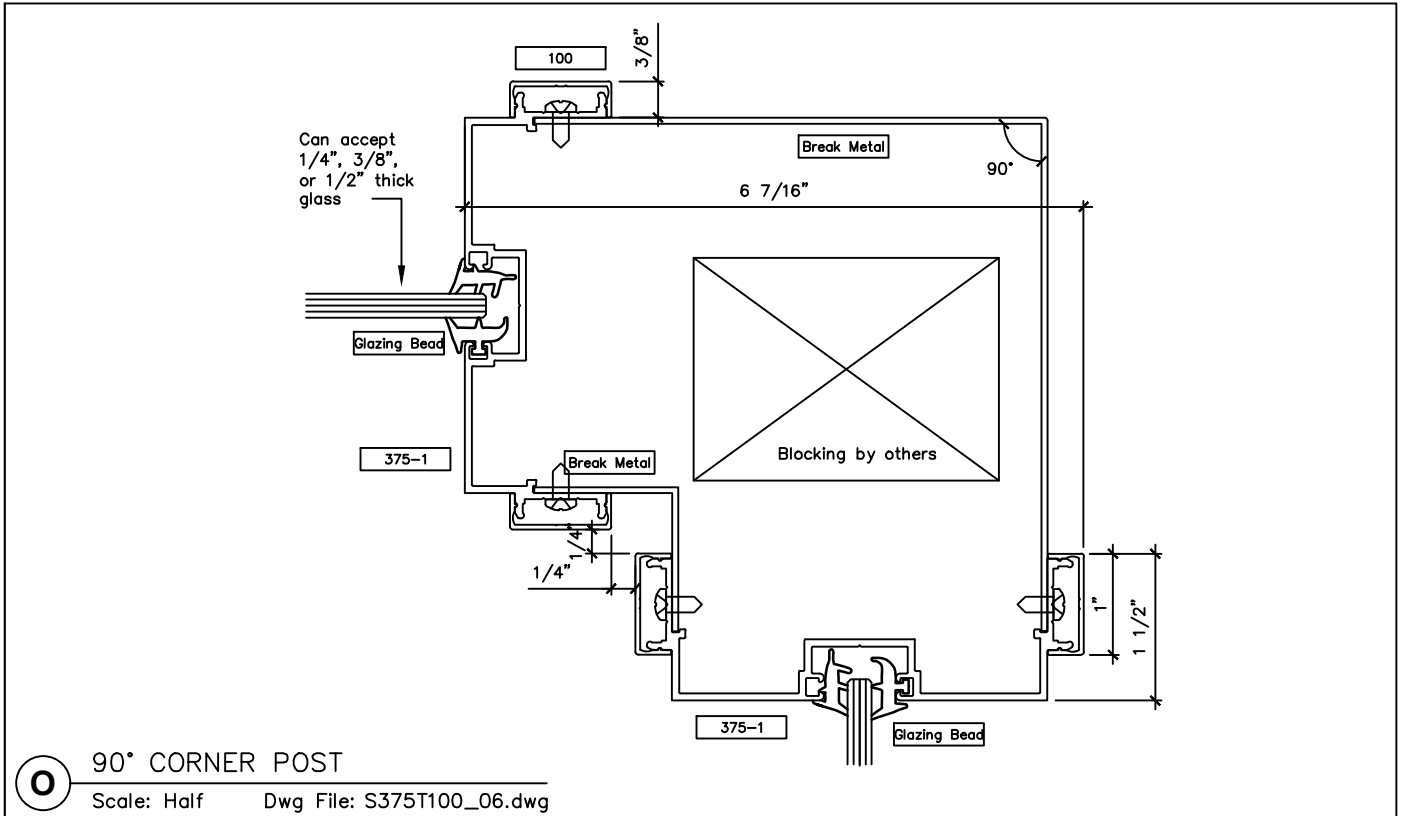

APPLIED TRIM

Scale: Half Dwg File: S375T100_05.dwg

2301 E. Vernon Ave.
Vernon, CA 90058
866.443.7258
323.908.5430
323.908.5451 Fax

7601 Ambassador Row
Suite 102
Dallas, TX 75247
214.295.2165
214.496.0156 Fax

110 Viaduct Rd
Stamford, CT 06907
203.316.8033
203.316.0019 Fax

www.wilsonpart.com

SNAP-ON TRIM - SERIES 375 WITH 1" TRIM FOR A 3 3/4" PARTITION

2301 E. Vernon Ave.
Vernon, CA 90058
866.443.7258
323.908.5430
323.908.5451 Fax