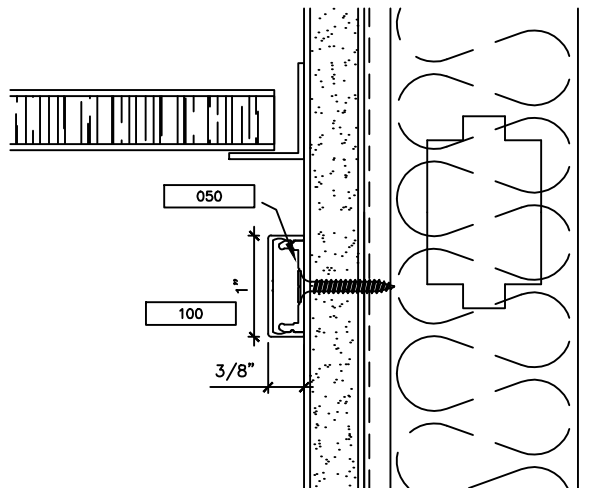

www.wilsonpart.com

SNAP-ON TRIM - SERIES 375 WITH 1" TRIM FOR A 3 3/4" PARTITION

2301 E. Vernon Ave.
Vernon, CA 90058
866.443.7258
323.908.5430
323.908.5451 Fax

7601 Ambassador Row
Suite 102
Dallas, TX 75247
214.295.2165
214.496.0156 Fax

110 Viaduct Rd
Stamford, CT 06907
203.316.8033
203.316.0019 Fax

www.wilsonpart.com

SNAP-ON TRIM - SERIES 375 WITH 1" TRIM FOR A 3 3/4" PARTITION

CASED OPENING JAMB
WITH SIDELITE

Scale: Half Dwg File: S375T100_05.dwg

APPLIED TRIM

Scale: Half Dwg File: S375T100_05.dwg

2301 E. Vernon Ave.
Vernon, CA 90058
866.443.7258
323.908.5430
323.908.5451 Fax

7601 Ambassador Row
Suite 102
Dallas, TX 75247
214.295.2165
214.496.0156 Fax