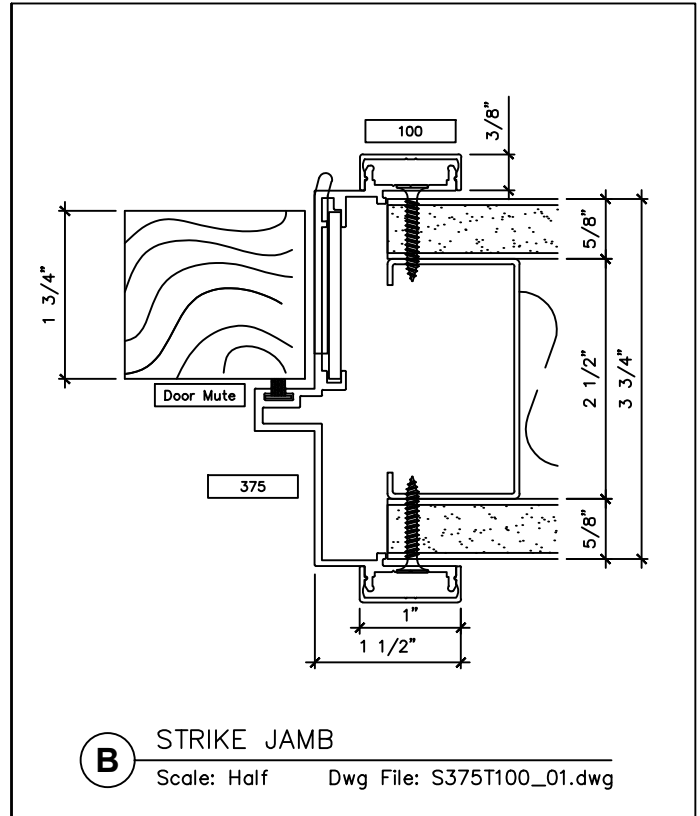

www.wilsonpart.com

SNAP-ON TRIM - SERIES 375 WITH 1" TRIM FOR A 3 3/4" PARTITION

2301 E. Vernon Ave.
Vernon, CA 90058
866.443.7258
323.908.5430
323.908.5451 Fax

7601 Ambassador Row
Suite 102
Dallas, TX 75247
214.295.2165
214.496.0156 Fax

110 Viaduct Rd
Stamford, CT 06907
203.316.8033
203.316.0019 Fax

www.wilsonpart.com

SNAP-ON TRIM - SERIES 375 WITH 1" TRIM FOR A 3 3/4" PARTITION

2301 E. Vernon Ave.
Vernon, CA 90058
866.443.7258
323.908.5430
323.908.5451 Fax