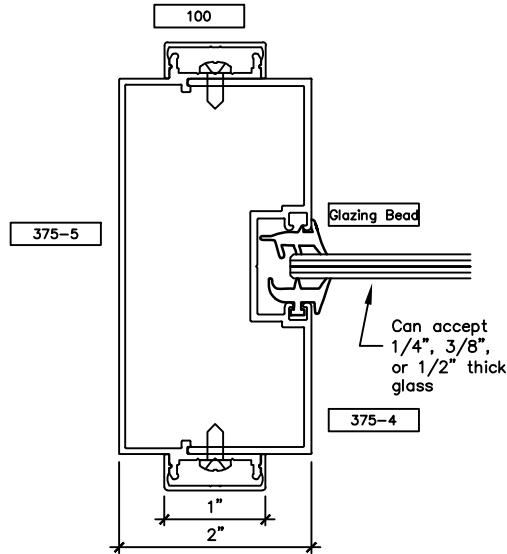

www.wilsonpart.com

SNAP-ON TRIM - SERIES 375 WITH 1" TRIM FOR A 3 3/4" PARTITION

2301 E. Vernon Ave.
Vernon, CA 90058
866.443.7258
323.908.5430
323.908.5451 Fax

7601 Ambassador Row
Suite 102
Dallas, TX 75247
214.295.2165
214.496.0156 Fax

110 Viaduct Rd
Stamford, CT 06907
203.316.8033
203.316.0019 Fax

www.wilsonpart.com

SNAP-ON TRIM - SERIES 375 WITH 1" TRIM FOR A 3 3/4" PARTITION

CASED OPENING JAMB
WITH SIDELITE

Scale: Half Dwg File: S375T100_05.dwg