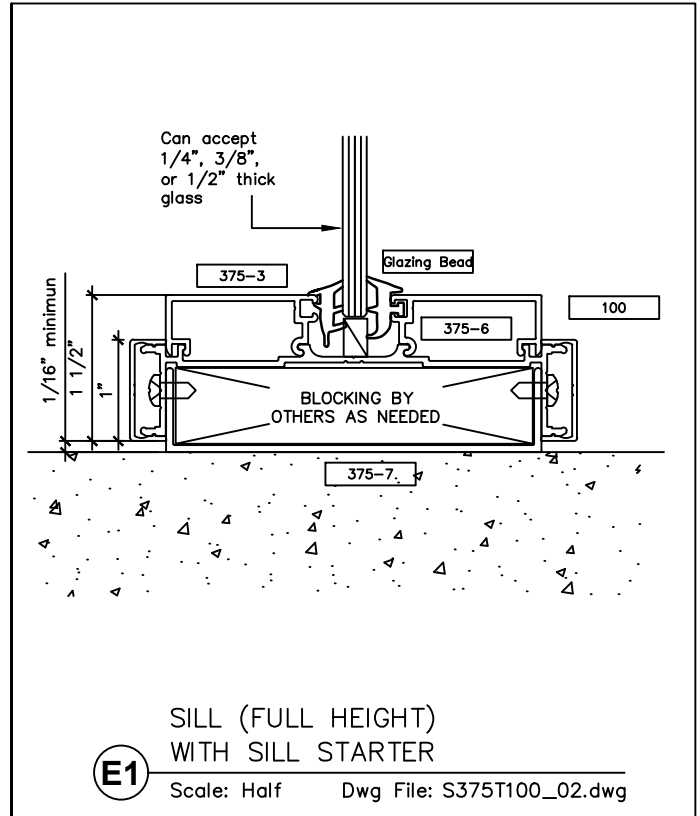

www.wilsonpart.com

SNAP-ON TRIM - SERIES 375 WITH 1" TRIM FOR A 3 3/4" PARTITION

2301 E. Vernon Ave.
Vernon, CA 90058
866.443.7258
323.908.5430
323.908.5451 Fax

7601 Ambassador Row
Suite 102
Dallas, TX 75247
214.295.2165
214.496.0156 Fax

110 Viaduct Rd
Stamford, CT 06907
203.316.8033
203.316.0019 Fax

www.wilsonpart.com

SNAP-ON TRIM - SERIES 375 WITH 1" TRIM FOR A 3 3/4" PARTITION

2301 E. Vernon Ave.
Vernon, CA 90058
866.443.7258
323.908.5430
323.908.5451 Fax