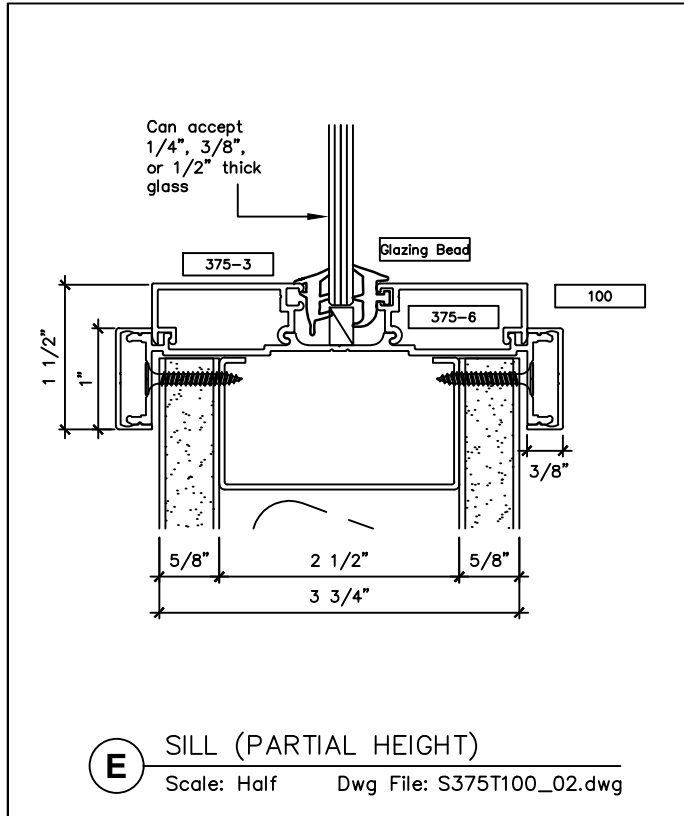

www.wilsonpart.com

SNAP-ON TRIM - SERIES 375 WITH 1" TRIM FOR A 3 3/4" PARTITION

2301 E. Vernon Ave.
Vernon, CA 90058
866.443.7258
323.908.5430
323.908.5451 Fax

7601 Ambassador Row
Suite 102
Dallas, TX 75247
214.295.2165
214.496.0156 Fax

110 Viaduct Rd
Stamford, CT 06907
203.316.8033
203.316.0019 Fax

www.wilsonpart.com

SNAP-ON TRIM - SERIES 375 WITH 1" TRIM FOR A 3 3/4" PARTITION

2301 E. Vernon Ave.
Vernon, CA 90058
866.443.7258
323.908.5430
323.908.5451 Fax

7601 Ambassador Row
Suite 102
Dallas, TX 75247
214.295.2165
214.496.0156 Fax

110 Viaduct Rd
Stamford, CT 06907
203.316.8033
203.316.0019 Fax

www.wilsonpart.com

SNAP-ON TRIM - SERIES 375 WITH 1" TRIM FOR A 3 3/4" PARTITION

110 Viaduct Rd
Stamford, CT 06907
203.316.8033
203.316.0019 Fax

www.wilsonpart.com

SNAP-ON TRIM - SERIES 375 WITH 1" TRIM FOR A 3 3/4" PARTITION

CASED OPENING JAMB
WITH SIDELITE

Scale: Half Dwg File: S375T100_05.dwg