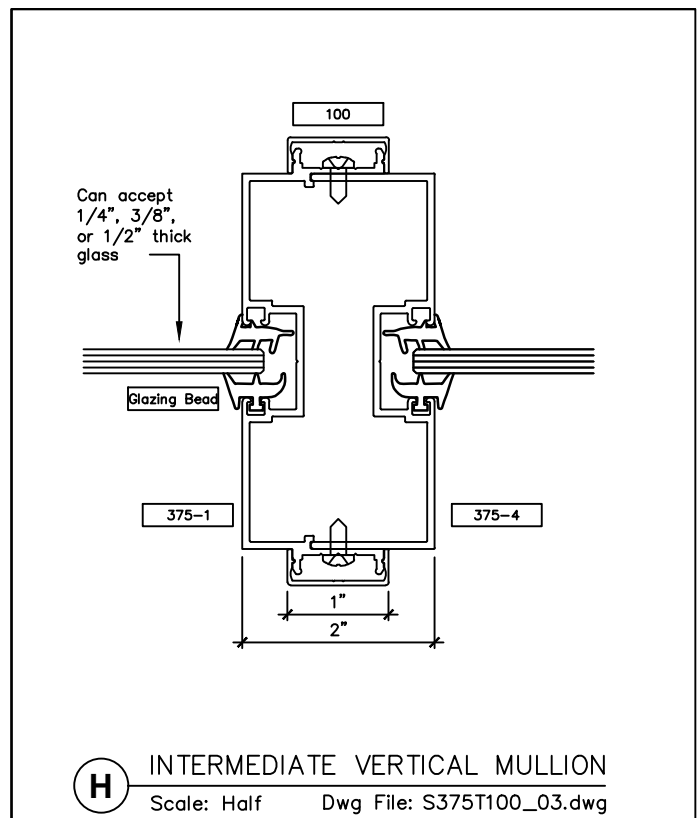

110 Viaduct Rd
Stamford, CT 06907
203.316.8033
203.316.0019 Fax

www.wilsonpart.com

SNAP-ON TRIM - SERIES 375 WITH 1" TRIM FOR A 3 3/4" PARTITION

2301 E. Vernon Ave.
Vernon, CA 90058
866.443.7258
323.908.5430
323.908.5451 Fax

7601 Ambassador Row
Suite 102
Dallas, TX 75247
214.295.2165
214.496.0156 Fax

110 Viaduct Rd
Stamford, CT 06907
203.316.8033
203.316.0019 Fax

www.wilsonpart.com

SNAP-ON TRIM - SERIES 375 WITH 1" TRIM FOR A 3 3/4" PARTITION