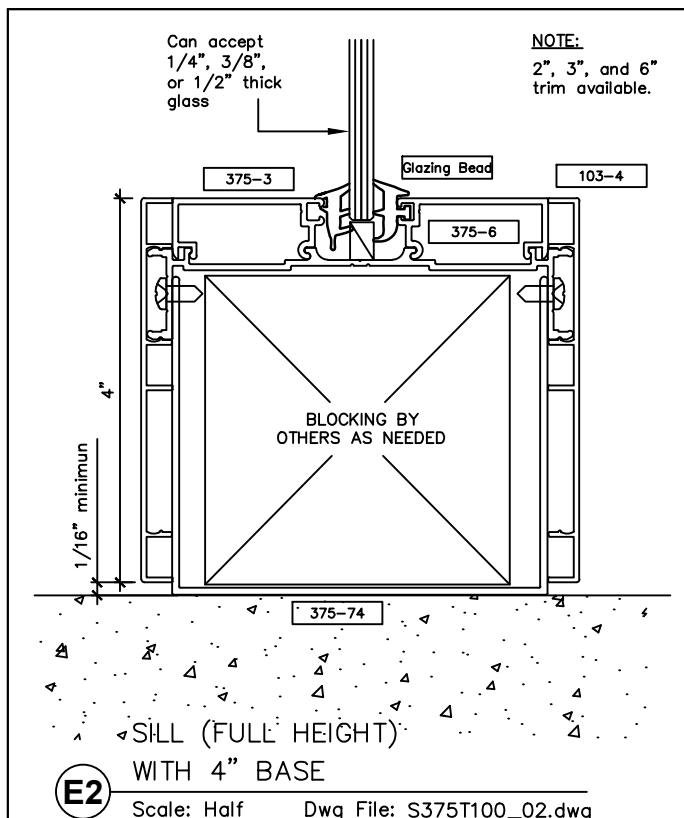

www.wilsonpart.com

SNAP-ON TRIM - SERIES 375 WITH 1" TRIM FOR A 3 3/4" PARTITION

2301 E. Vernon Ave.
Vernon, CA 90058
866.443.7258
323.908.5430
323.908.5451 Fax

7601 Ambassador Row
Suite 102
Dallas, TX 75247
214.295.2165
214.496.0156 Fax

110 Viaduct Rd
Stamford, CT 06907
203.316.8033
203.316.0019 Fax

www.wilsonpart.com

SNAP-ON TRIM - SERIES 375 WITH 1" TRIM FOR A 3 3/4" PARTITION

2301 E. Vernon Ave.
Vernon, CA 90058
866.443.7258
323.908.5430
323.908.5451 Fax