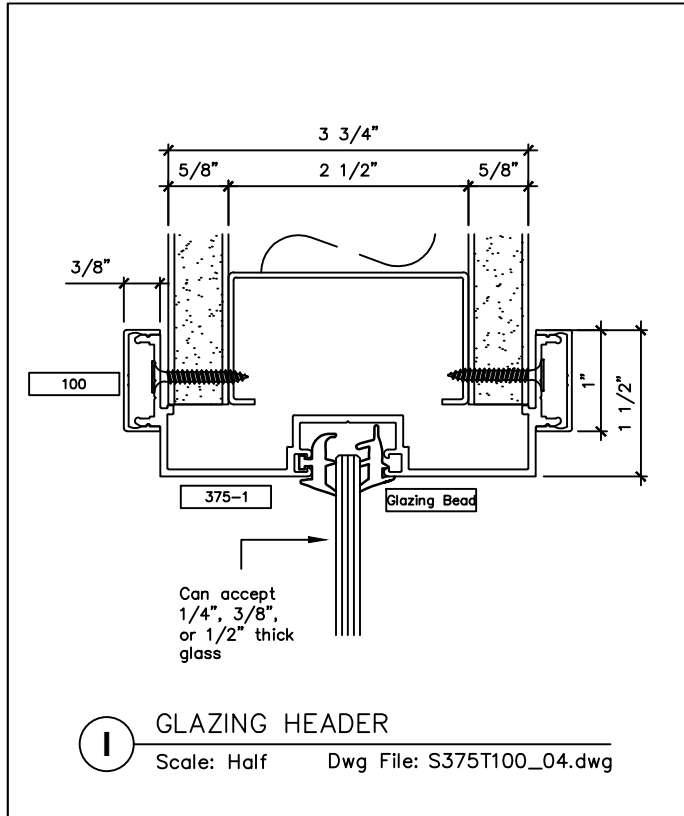

2301 E. Vernon Ave.
Vernon, CA 90058
866.443.7258
323.908.5430
323.908.5451 Fax

7601 Ambassador Row
Suite 102
Dallas, TX 75247
214.295.2165
214.496.0156 Fax

110 Viaduct Rd
Stamford, CT 06907
203.316.8033
203.316.0019 Fax

www.wilsonpart.com

SNAP-ON TRIM - SERIES 375 WITH 1" TRIM FOR A 3 3/4" PARTITION