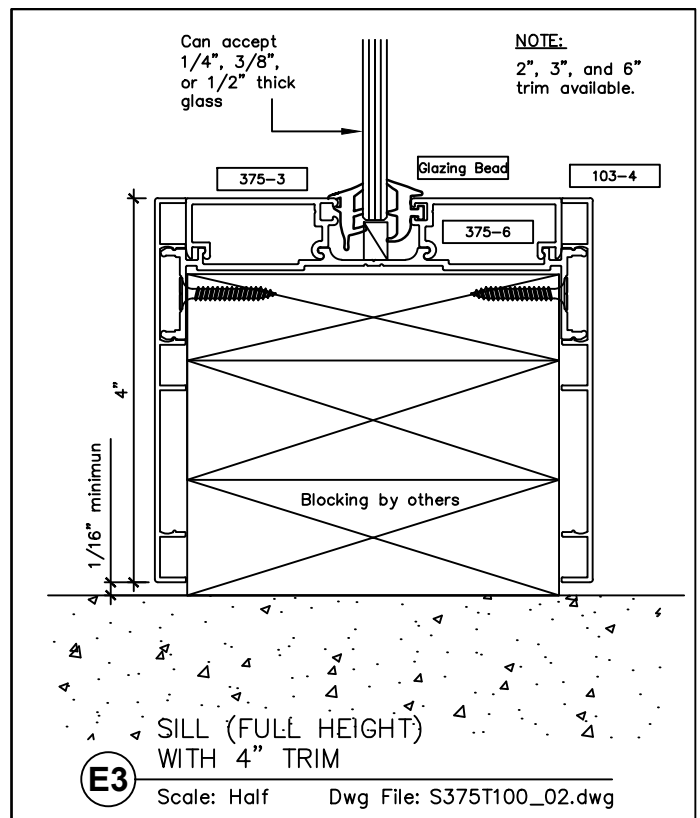

www.wilsonpart.com

SNAP-ON TRIM - SERIES 375 WITH 1" TRIM FOR A 3 3/4" PARTITION

2301 E. Vernon Ave.
Vernon, CA 90058
866.443.7258
323.908.5430
323.908.5451 Fax

7601 Ambassador Row
Suite 102
Dallas, TX 75247
214.295.2165
214.496.0156 Fax

110 Viaduct Rd
Stamford, CT 06907
203.316.8033
203.316.0019 Fax

www.wilsonpart.com

SNAP-ON TRIM - SERIES 375 WITH 1" TRIM FOR A 3 3/4" PARTITION

2301 E. Vernon Ave.
Vernon, CA 90058
866.443.7258
323.908.5430
323.908.5451 Fax