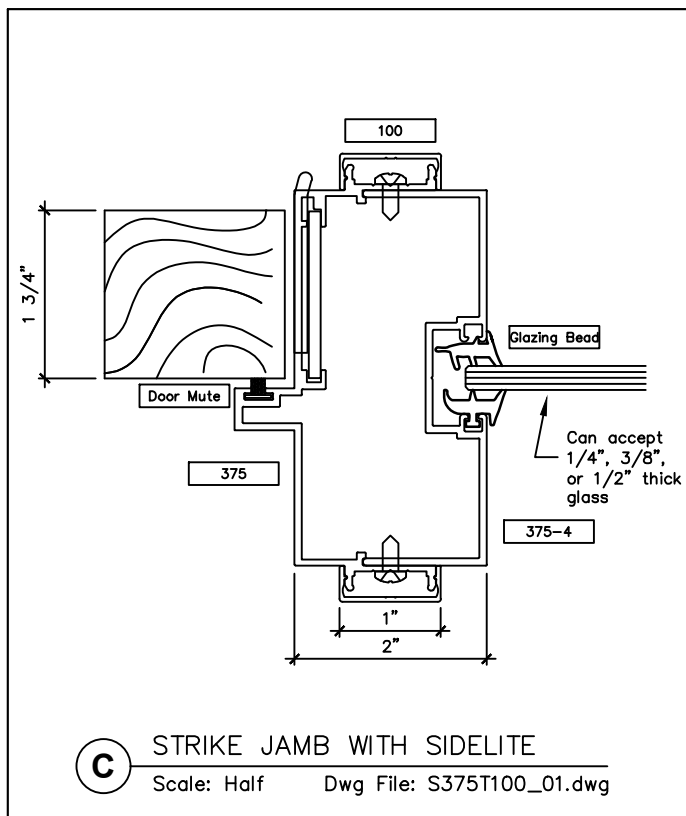

www.wilsonpart.com

SNAP-ON TRIM - SERIES 375 WITH 1" TRIM FOR A 3 3/4" PARTITION

2301 E. Vernon Ave.
Vernon, CA 90058
866.443.7258
323.908.5430
323.908.5451 Fax

7601 Ambassador Row
Suite 102
Dallas, TX 75247
214.295.2165
214.496.0156 Fax