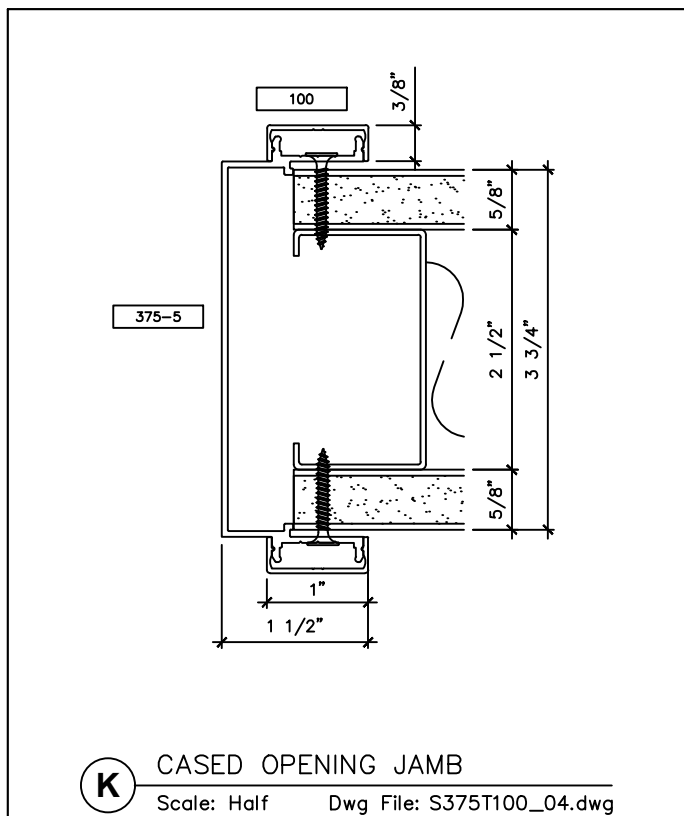

2301 E. Vernon Ave.
Vernon, CA 90058
866.443.7258
323.908.5430
323.908.5451 Fax

7601 Ambassador Row
Suite 102
Dallas, TX 75247
214.295.2165
214.496.0156 Fax

110 Viaduct Rd
Stamford, CT 06907
203.316.8033
203.316.0019 Fax

www.wilsonpart.com

SNAP-ON TRIM - SERIES 375 WITH 1" TRIM FOR A 3 3/4" PARTITION