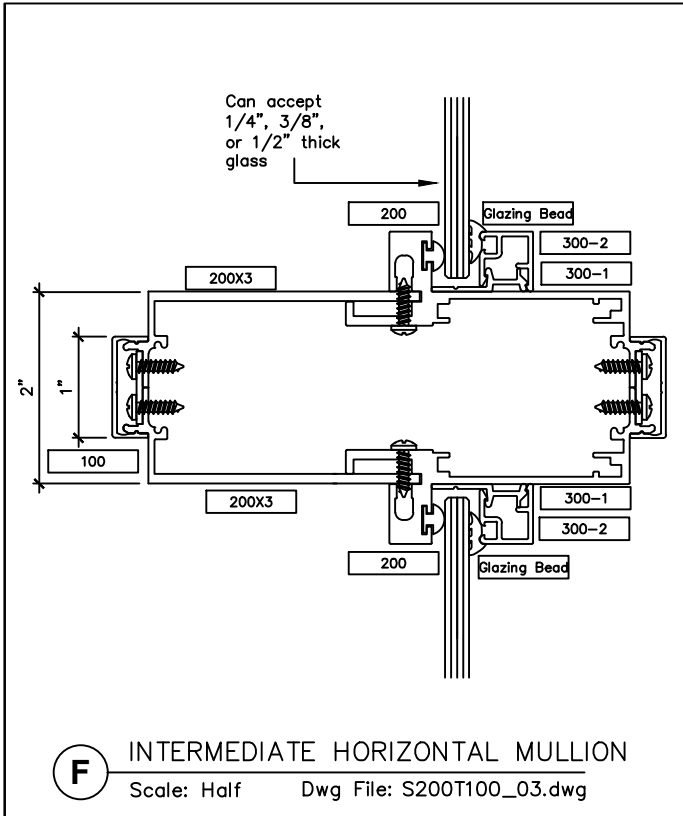

2301 E. Vernon Ave.
Vernon, CA 90058
866.443.7258
323.908.5430
323.908.5451 Fax

7601 Ambassador Row
Suite 102
Dallas, TX 75247
214.295.2165
214.496.0156 Fax

110 Viaduct Rd
Stamford, CT 06907
203.316.8033
203.316.0019 Fax

www.wilsonpart.com

SNAP-ON TRIM - SERIES 200 WITH 1" TRIM FOR A NON-STANDARD PARTITION