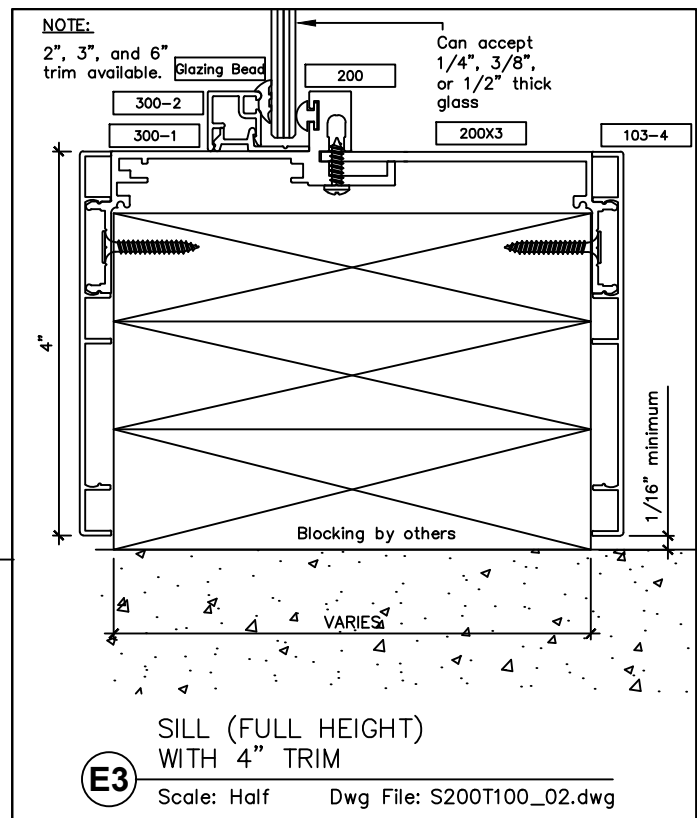

2301 E. Vernon Ave.
Vernon, CA 90058
866.443.7258
323.908.5430
323.908.5451 Fax

7601 Ambassador Row
Suite 102
Dallas, TX 75247
214.295.2165
214.496.0156 Fax

110 Viaduct Rd
Stamford, CT 06907
203.316.8033
203.316.0019 Fax

www.wilsonpart.com

SNAP-ON TRIM - SERIES 200 WITH 1" TRIM FOR A NON-STANDARD PARTITION