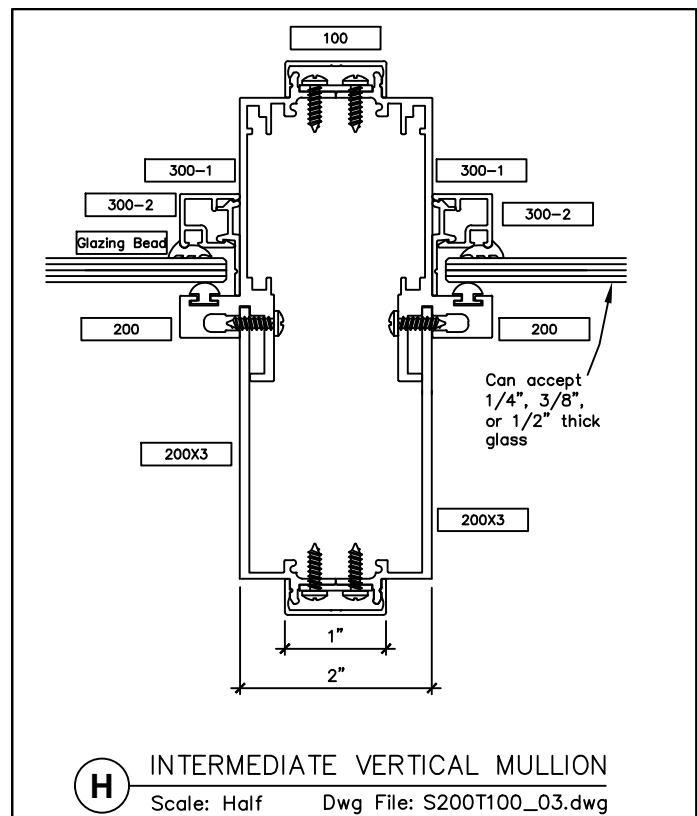

2301 E. Vernon Ave.
Vernon, CA 90058
866.443.7258
323.908.5430
323.908.5451 Fax

7601 Ambassador Row
Suite 102
Dallas, TX 75247
214.295.2165
214.496.0156 Fax

110 Viaduct Rd
Stamford, CT 06907
203.316.8033
203.316.0019 Fax

www.wilsonpart.com

SNAP-ON TRIM - SERIES 200 WITH 1" TRIM FOR A NON-STANDARD PARTITION