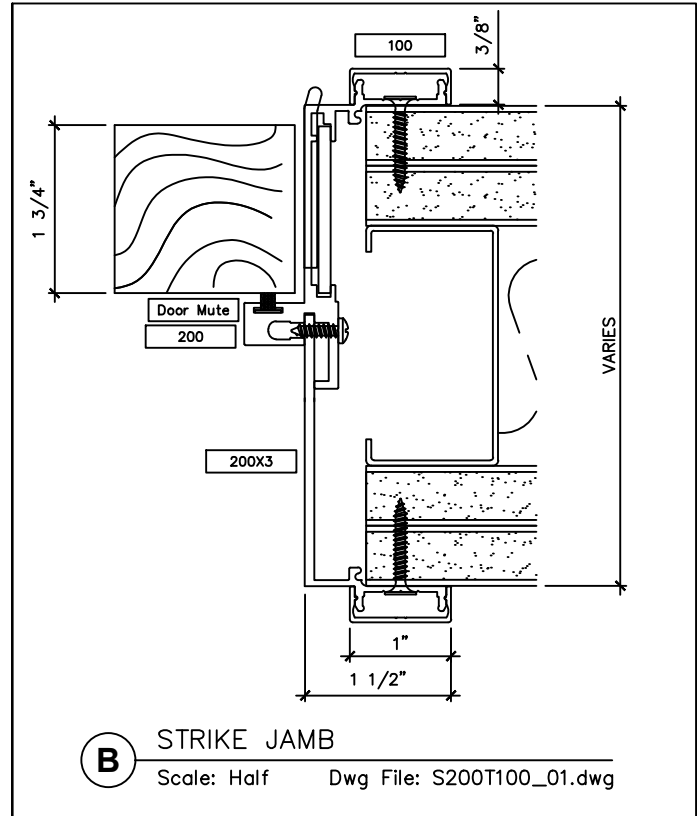

## SNAP-ON TRIM - SERIES 200 WITH 1" TRIM FOR A NON-STANDARD PARTITION

2301 E. Vernon Ave.  
Vernon, CA 90058  
866.443.7258  
323.908.5430  
323.908.5451 Fax

7601 Ambassador Row  
Suite 102  
Dallas, TX 75247  
214.295.2165  
214.496.0156 Fax