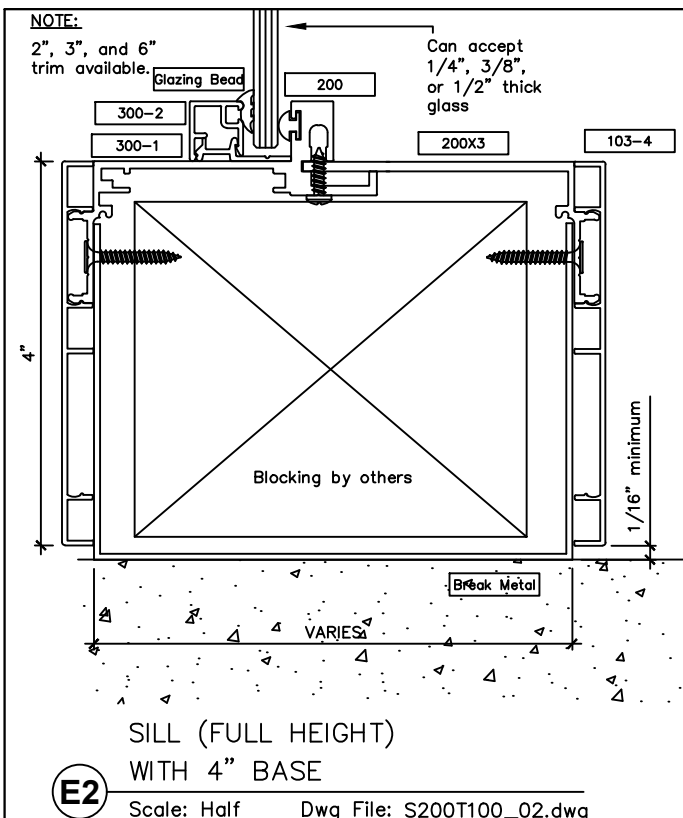

2301 E. Vernon Ave.
Vernon, CA 90058
866.443.7258
323.908.5430
323.908.5451 Fax

7601 Ambassador Row
Suite 102
Dallas, TX 75247
214.295.2165
214.496.0156 Fax

110 Viaduct Rd
Stamford, CT 06907
203.316.8033
203.316.0019 Fax

www.wilsonpart.com

SNAP-ON TRIM - SERIES 200 WITH 1" TRIM FOR A NON-STANDARD PARTITION