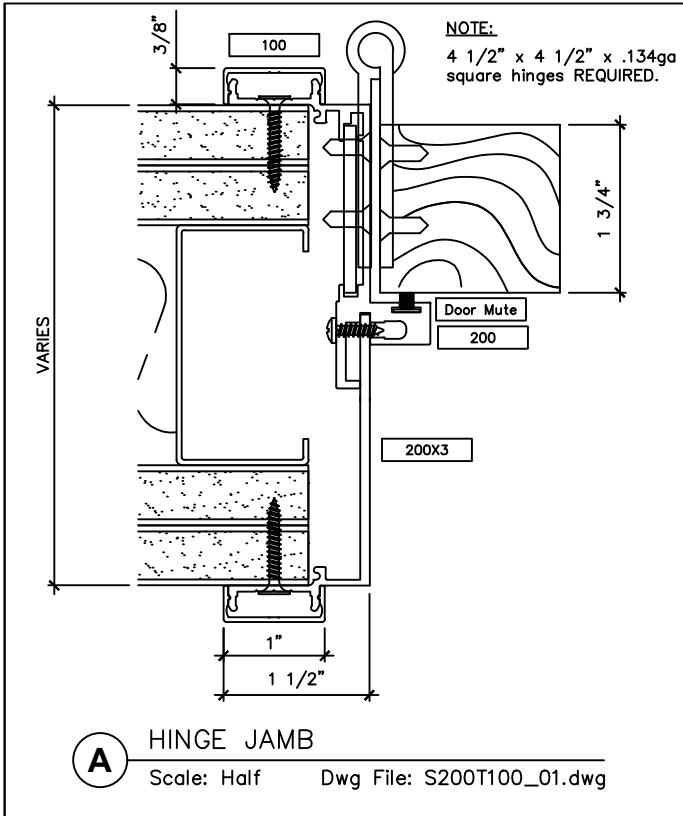

## SNAP-ON TRIM - SERIES 200 WITH 1" TRIM FOR A NON-STANDARD PARTITION

2301 E. Vernon Ave.  
Vernon, CA 90058  
866.443.7258  
323.908.5430  
323.908.5451 Fax

7601 Ambassador Row  
Suite 102  
Dallas, TX 75247  
214.295.2165  
214.496.0156 Fax