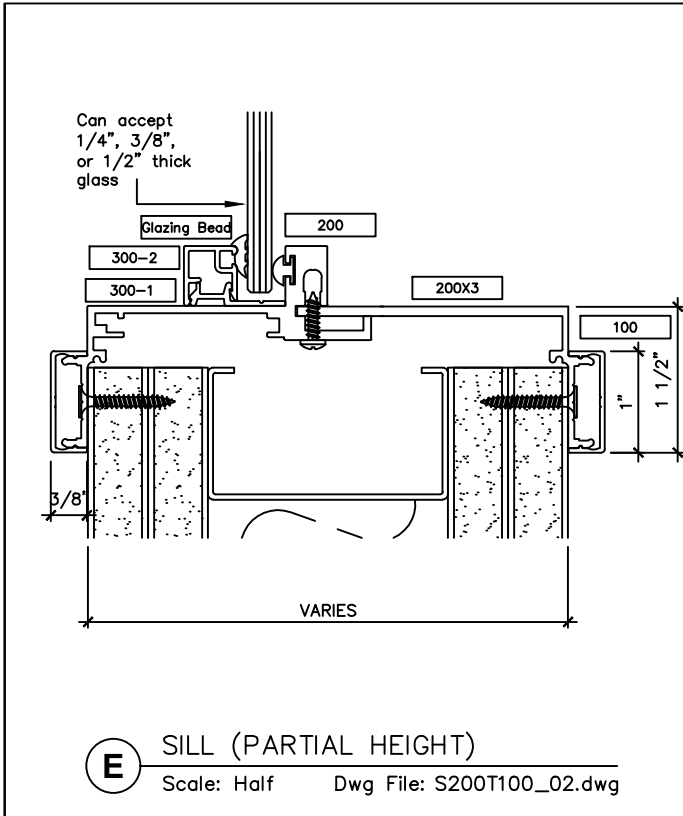

2301 E. Vernon Ave.
Vernon, CA 90058
866.443.7258
323.908.5430
323.908.5451 Fax

7601 Ambassador Row
Suite 102
Dallas, TX 75247
214.295.2165
214.496.0156 Fax

110 Viaduct Rd
Stamford, CT 06907
203.316.8033
203.316.0019 Fax

www.wilsonpart.com

SNAP-ON TRIM - SERIES 200 WITH 1" TRIM FOR A NON-STANDARD PARTITION