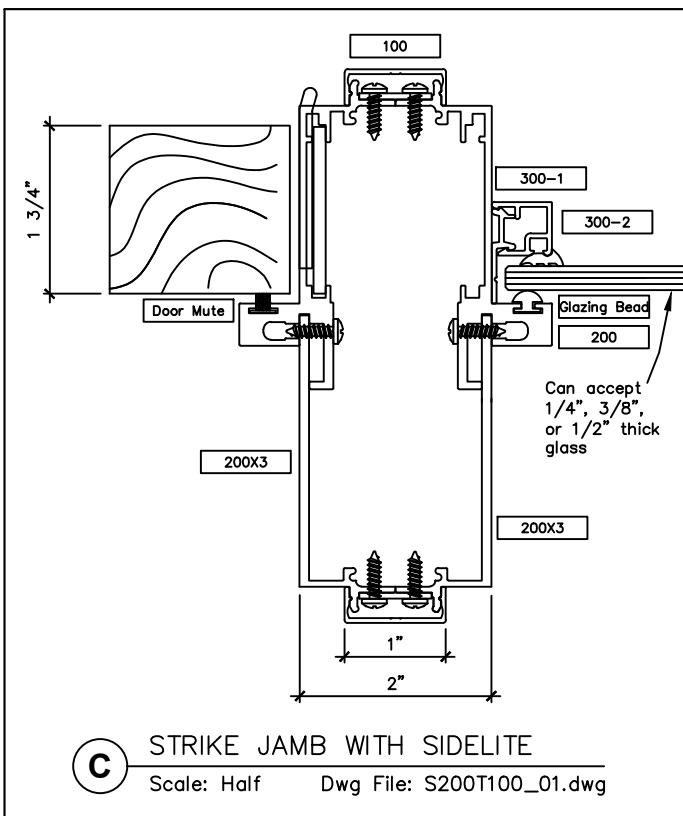

## SNAP-ON TRIM - SERIES 200 WITH 1" TRIM FOR A NON-STANDARD PARTITION

2301 E. Vernon Ave.  
Vernon, CA 90058  
866.443.7258  
323.908.5430  
323.908.5451 Fax

7601 Ambassador Row  
Suite 102  
Dallas, TX 75247  
214.295.2165  
214.496.0156 Fax