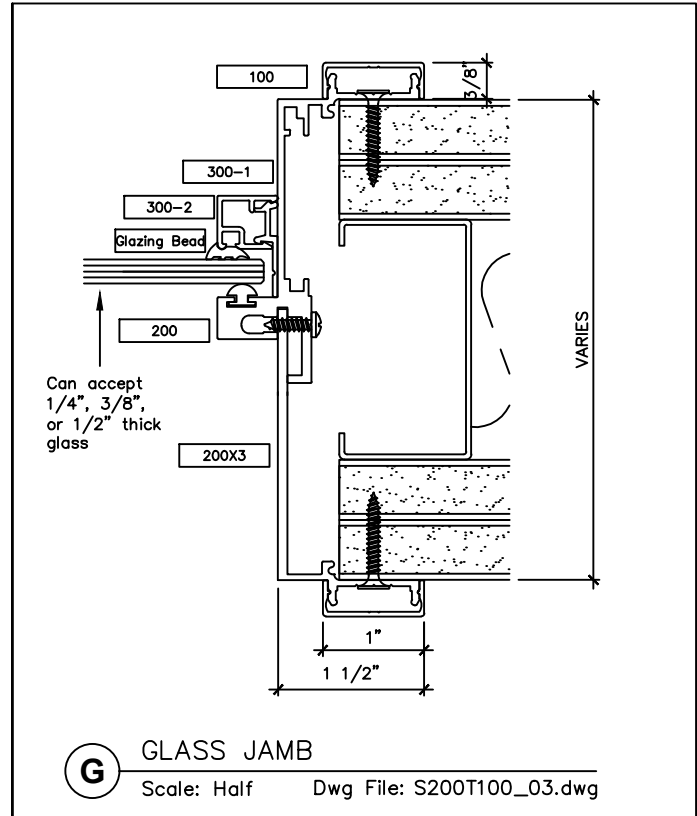

2301 E. Vernon Ave.
Vernon, CA 90058
866.443.7258
323.908.5430
323.908.5451 Fax

7601 Ambassador Row
Suite 102
Dallas, TX 75247
214.295.2165
214.496.0156 Fax

110 Viaduct Rd
Stamford, CT 06907
203.316.8033
203.316.0019 Fax

www.wilsonpart.com

SNAP-ON TRIM - SERIES 200 WITH 1" TRIM FOR A NON-STANDARD PARTITION