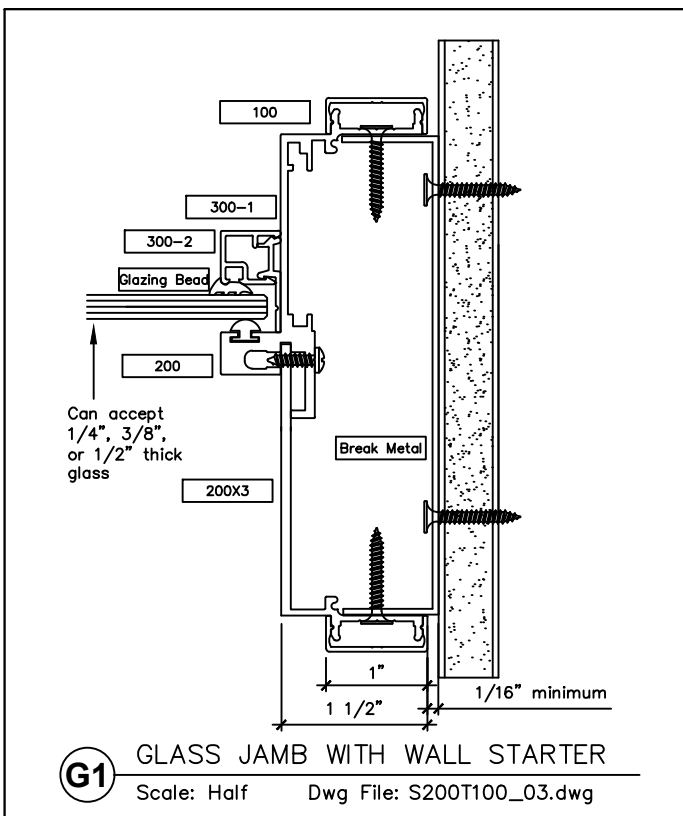

2301 E. Vernon Ave.
Vernon, CA 90058
866.443.7258
323.908.5430
323.908.5451 Fax

7601 Ambassador Row
Suite 102
Dallas, TX 75247
214.295.2165
214.496.0156 Fax

110 Viaduct Rd
Stamford, CT 06907
203.316.8033
203.316.0019 Fax

www.wilsonpart.com

SNAP-ON TRIM - SERIES 200 WITH 1" TRIM FOR A NON-STANDARD PARTITION