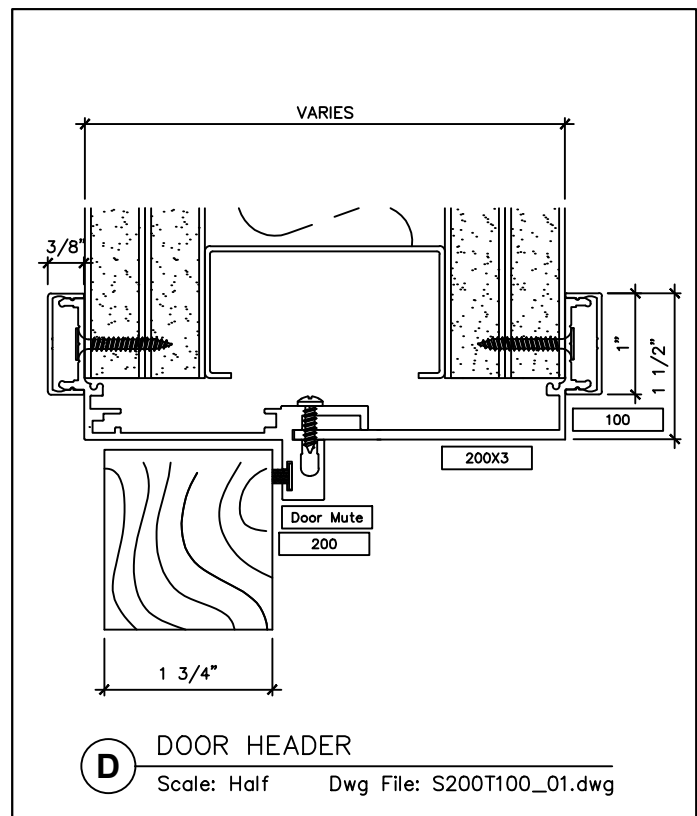

## SNAP-ON TRIM - SERIES 200 WITH 1" TRIM FOR A NON-STANDARD PARTITION

2301 E. Vernon Ave.  
Vernon, CA 90058  
866.443.7258  
323.908.5430  
323.908.5451 Fax

7601 Ambassador Row  
Suite 102  
Dallas, TX 75247  
214.295.2165  
214.496.0156 Fax