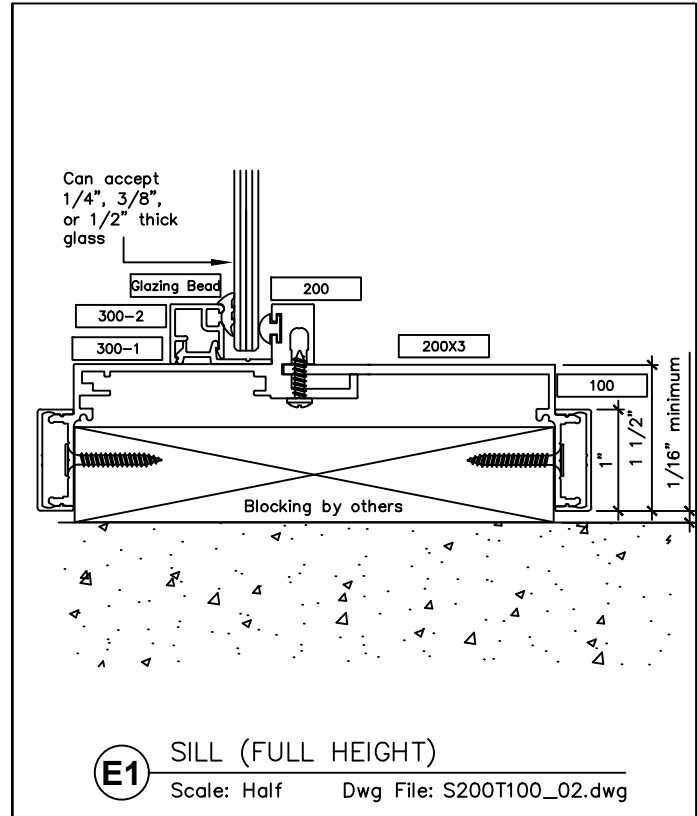

2301 E. Vernon Ave.
Vernon, CA 90058
866.443.7258
323.908.5430
323.908.5451 Fax

7601 Ambassador Row
Suite 102
Dallas, TX 75247
214.295.2165
214.496.0156 Fax

110 Viaduct Rd
Stamford, CT 06907
203.316.8033
203.316.0019 Fax

www.wilsonpart.com

SNAP-ON TRIM - SERIES 200 WITH 1" TRIM FOR A NON-STANDARD PARTITION