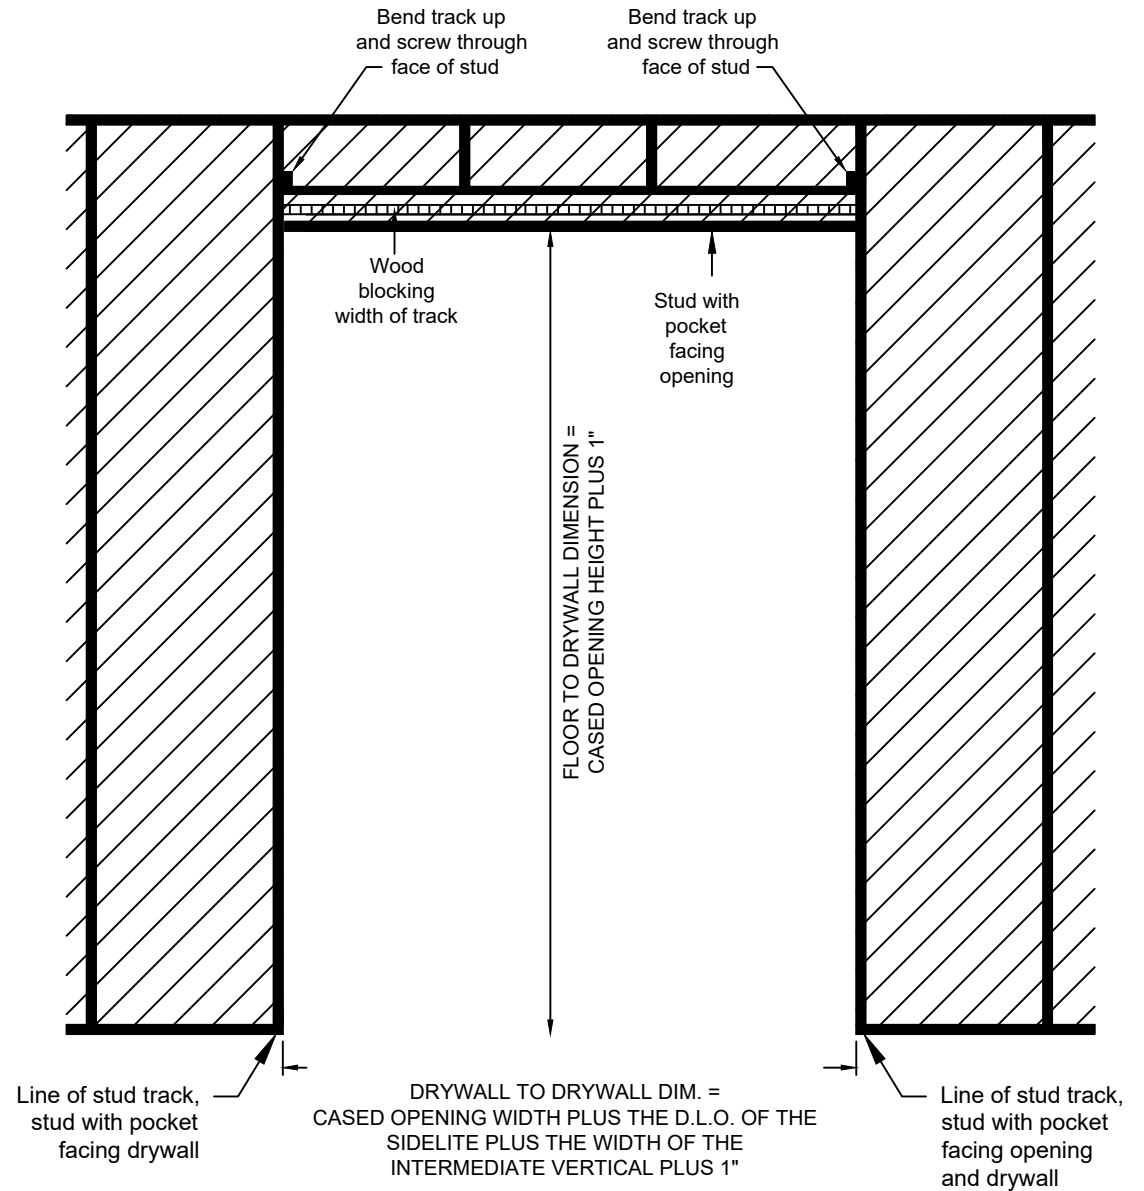

Drywall Framing Instructions

WilsonPartitions®

2301 E. Vernon Ave.
 Vernon, CA 90058
 866.443.7258
 323.908.5430
 323.908.5451 Fax

7601 Ambassador Row, Suite 102
 Dallas, TX 75247
 214.295.2165
 214.496.0156 Fax

110 Viaduct Road
 Stamford, CT 06907
 203.316.8033
 203.316.0019 Fax

Projected - Barn Door Slider with sidelite

www.wilsonpart.com