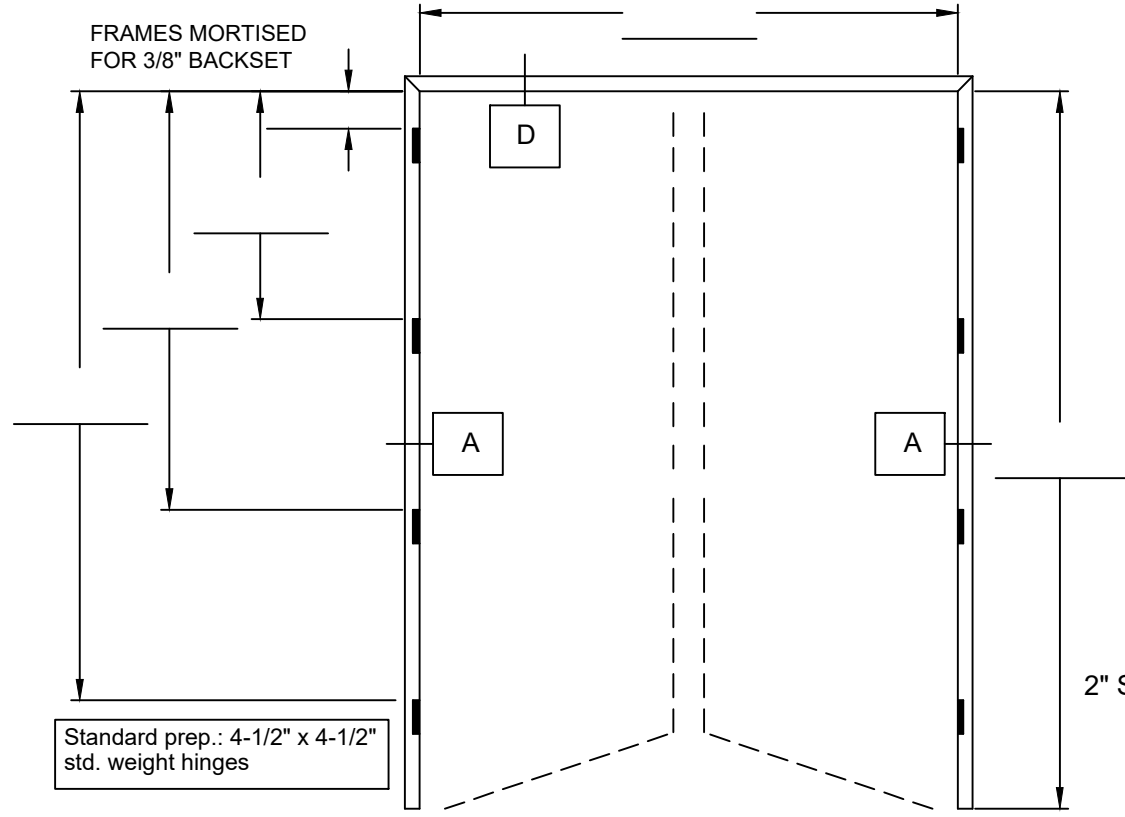

FINISH _____

CORNER CONDITION

☐ — MITERED

DOOR FRAME SEAL

- ☐ — GRAY MOHAIR
- ☐ — GRAY VINYL
- ☐ — BLACK MOHAIR
- ☐ — BLACK VINYL

FIRE RATING

- ☐ — NON RATED
- ☐ — 20 MIN. PP
- ☐ — 90 MIN. PP

SERIES

- ☐ — 375 (3-3/4" WALL)
- ☐ — 500 (4 7/8" WALL)
- ☐ — OTHER _____

TRIM

- ☐ — 100 (1" x 3/8" Trim)
- ☐ — 103-1 (1-1/2" x 5/16" Trim)
- ☐ — 103-2 (2" x 5/16" Trim)
- ☐ — OTHER _____

DOOR FRAME (PAIR)

QTY. _____

MARK# _____
_____
_____

SPECIAL INSTRUCTIONS

_____
_____
_____

- ☐ — YES
- ☐ — NO

WilsonPartitions®
2301 E. Vernon Avenue 7601 Ambassador Row, Suite 102 110 Viaduct Road
Vernon, CA 90058 Dallas, TX 75247 Stamford, CT 06907
866.443.7258 214.295.2165 203.316.8033
323.908.5451 Fax 214.496.0156 Fax 203.316.0019 Fax

PROJECT:
CUSTOMER:
P.O. #

DATE:
REVISED:

ELEVATION: