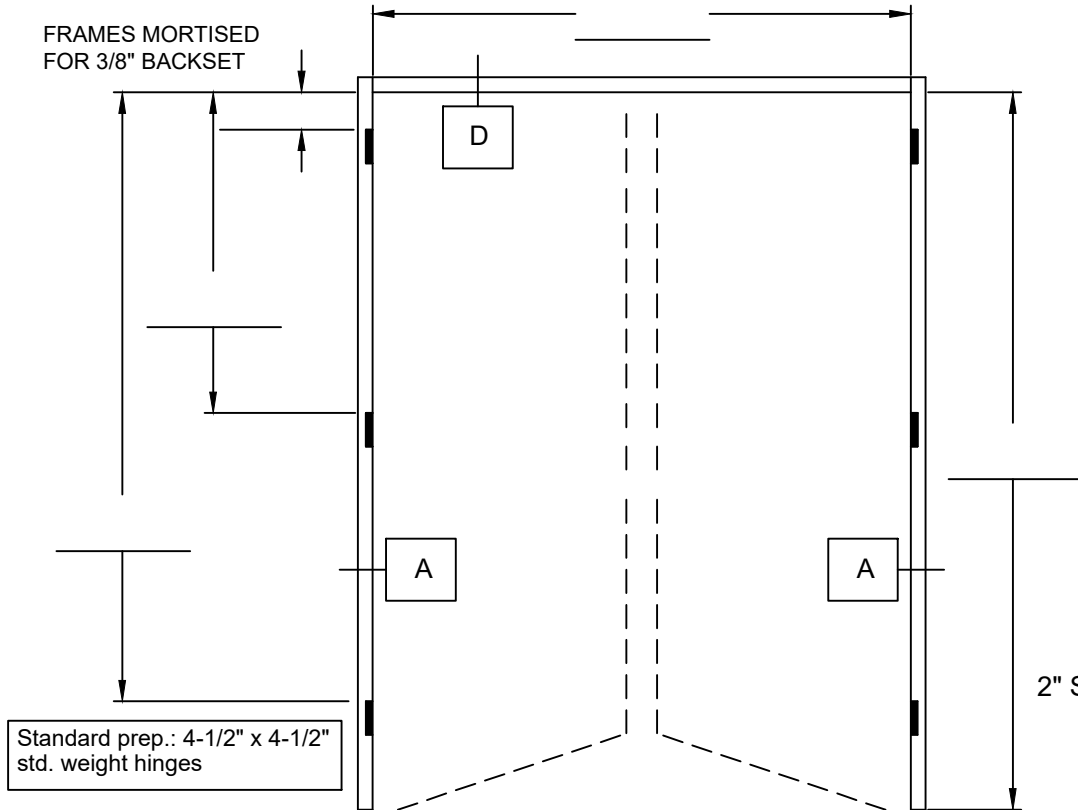

FINISH _____

FINISH OTHER:

SERIES

- 375 (3-3/4" WALL)
- 500 (4 7/8" WALL)
- OTHER _____

TRIM

- 100 (1" x 3/8" Trim)
- 103-1 (1-1/2" x 5/16" Trim)
- 103-2 (2" x 5/16" Trim)
- OTHER _____

CORNER CONDITION

- SQUARE CUT

FRAMES MORTISED FOR 3/8" BACKSET

- YES
- NO

WilsonPartitions[®]

2301 E. Vernon Avenue Vernon, CA 90058 866.443.7258 323.908.5451 Fax	7601 Ambassador Row, Suite 102 Dallas, TX 75247 214.295.2165 214.496.0156 Fax	110 Viaduct Road Stamford, CT 06907 203.316.8033 203.316.0019 Fax
---	--	--