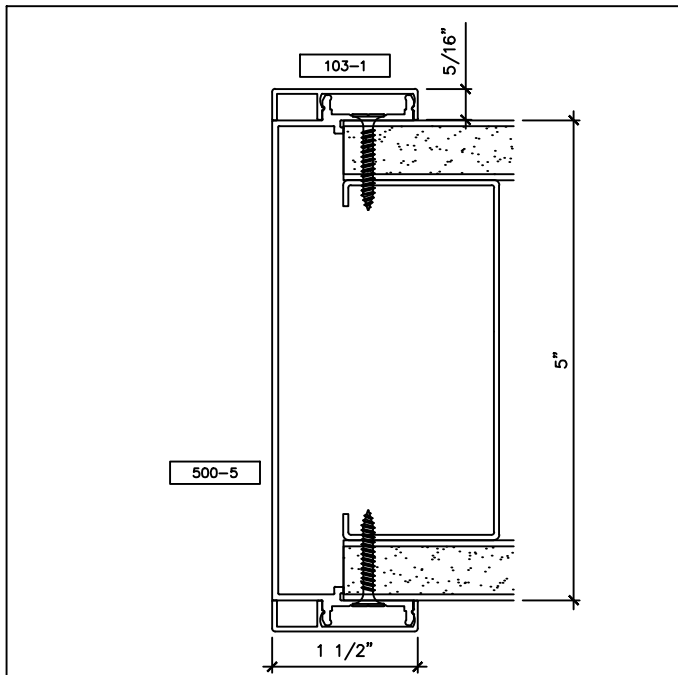

www.wilsonpart.com

SNAP ON TRIM- SERIES 500 WITH 1 1/2" TRIM FOR A 5" PARTITION

I GLAZING HEADER
Scale: Half Dwg File: S500T150_04.dwg

J HEADER AT GLASS TRANSOM
Scale: Half Dwg File: S500T150_04.dwg

K CASED OPENING JAMB
Scale: Half Dwg File: S500T150_04.dwg

L CASED OPENING HEADER
Scale: Half Dwg File: S500T150_04.dwg

2301 E. Vernon Ave.
Vernon, CA 90058
866.443.7258
323.908.5430
323.908.5451 Fax

2221 Manana Drive
Suite 150
Dallas, TX 75220
203.316.8033
203.316.0019 Fax