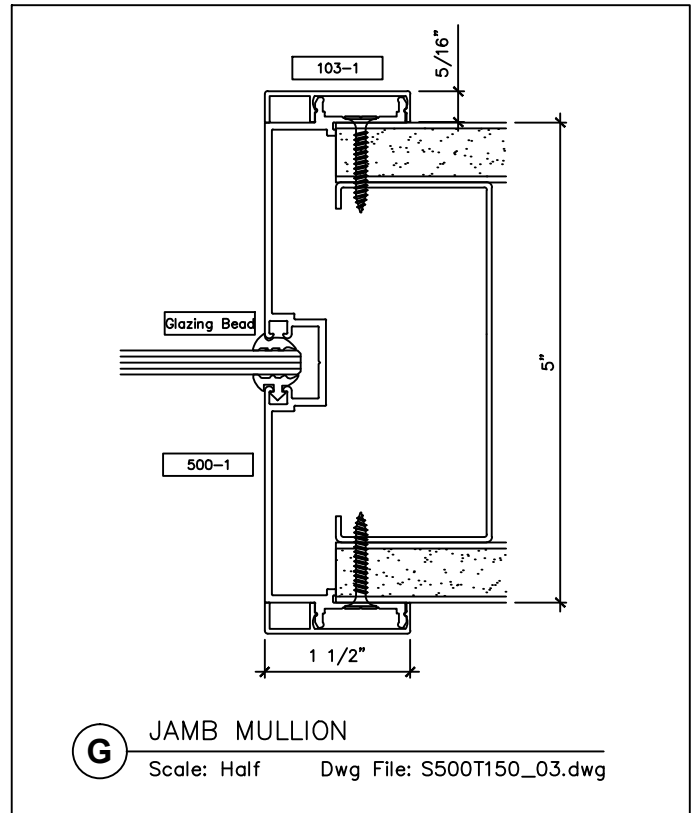

www.wilsonpart.com

SNAP ON TRIM- SERIES 500 WITH 1 1/2" TRIM FOR A 5" PARTITION

SNAP ON TRIM- SERIES 500 WITH 1 1/2" TRIM FOR A 5" PARTITION

2301 E. Vernon Ave.
Vernon, CA 90058
866.443.7258
323.908.5430
323.908.5451 Fax

2221 Manana Drive
Suite 150
Dallas, TX 75220
203.316.8033
203.316.0019 Fax

60 Bonner Street
Stamford, CT 06902
203.316.8033
203.316.0019 Fax

www.wilsonpart.com

SNAP ON TRIM- SERIES 500 WITH 1 1/2" TRIM FOR A 5" PARTITION