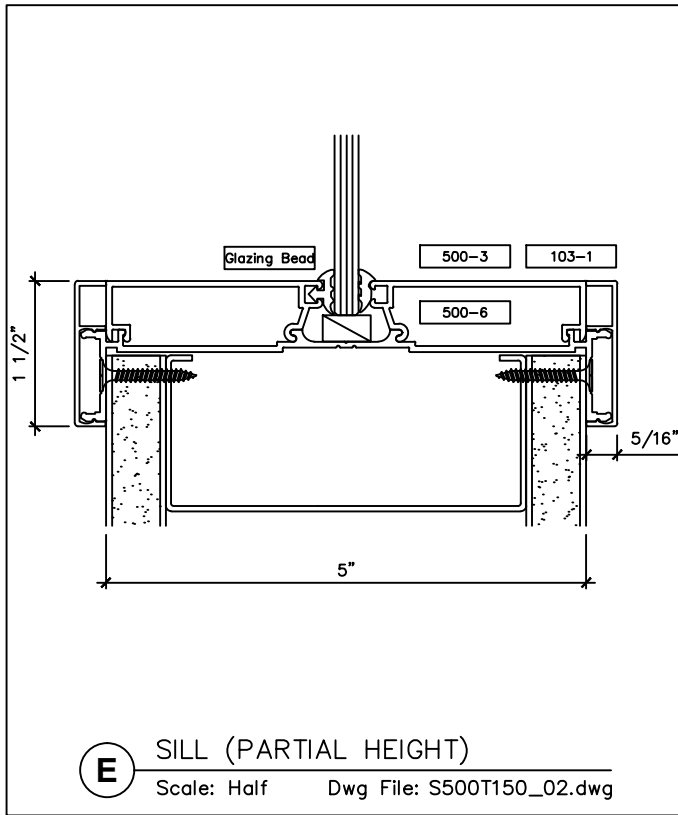

www.wilsonpart.com

TYPICAL FRAME ELEVATIONS

2301 E. Vernon Ave.
Vernon, CA 90058
866.443.7258
323.908.5430
323.908.5451 Fax

2221 Manana Drive
Suite 150
Dallas, TX 75220
203.316.8033
203.316.0019 Fax

60 Bonner Street
Stamford, CT 06902
203.316.8033
203.316.0019 Fax

www.wilsonpart.com

SNAP ON TRIM- SERIES 500 WITH 1 1/2" TRIM FOR A 5" PARTITION

SNAP ON TRIM- SERIES 500 WITH 1 1/2" TRIM FOR A 5" PARTITION

2301 E. Vernon Ave.
Vernon, CA 90058
866.443.7258
323.908.5430
323.908.5451 Fax