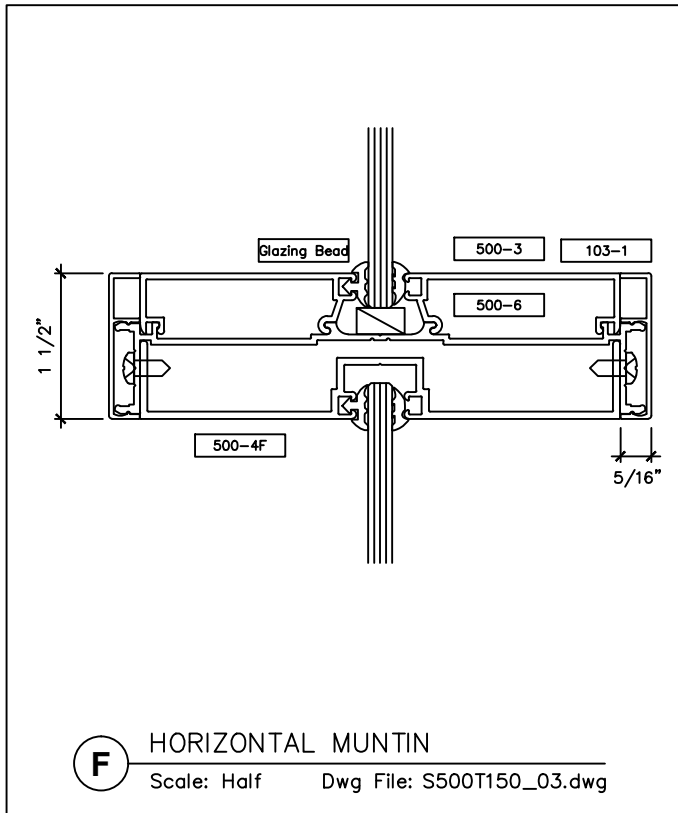

www.wilsonpart.com

SNAP ON TRIM- SERIES 500 WITH 1 1/2" TRIM FOR A 5" PARTITION

SNAP ON TRIM- SERIES 500 WITH 1 1/2" TRIM FOR A 5" PARTITION

2301 E. Vernon Ave.
Vernon, CA 90058
866.443.7258
323.908.5430
323.908.5451 Fax

2221 Manana Drive
Suite 150
Dallas, TX 75220
203.316.8033
203.316.0019 Fax

60 Bonner Street
Stamford, CT 06902
203.316.8033
203.316.0019 Fax

www.wilsonpart.com

SNAP ON TRIM- SERIES 500 WITH 1 1/2" TRIM FOR A 5" PARTITION

L CASED OPENING HEADER
Scale: Half Dwg File: S500T150_04.dwg

2301 E. Vernon Ave.
Vernon, CA 90058
866.443.7258
323.908.5430
323.908.5451 Fax

2221 Manana Drive
Suite 150
Dallas, TX 75220
203.316.8033
203.316.0019 Fax