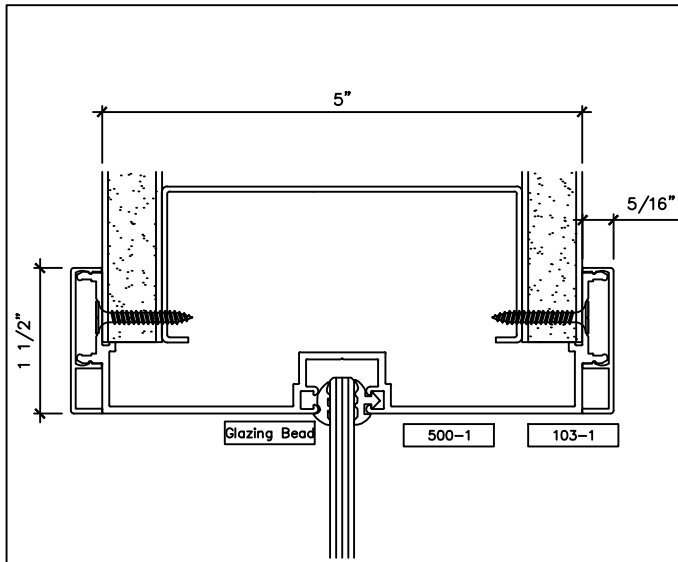

2301 E. Vernon Ave.
Vernon, CA 90058
866.443.7258
323.908.5430
323.908.5451 Fax

2221 Manana Drive
Suite 150
Dallas, TX 75220
203.316.8033
203.316.0019 Fax

60 Bonner Street
Stamford, CT 06902
203.316.8033
203.316.0019 Fax

www.wilsonpart.com

SNAP ON TRIM- SERIES 500 WITH 1 1/2" TRIM FOR A 5" PARTITION