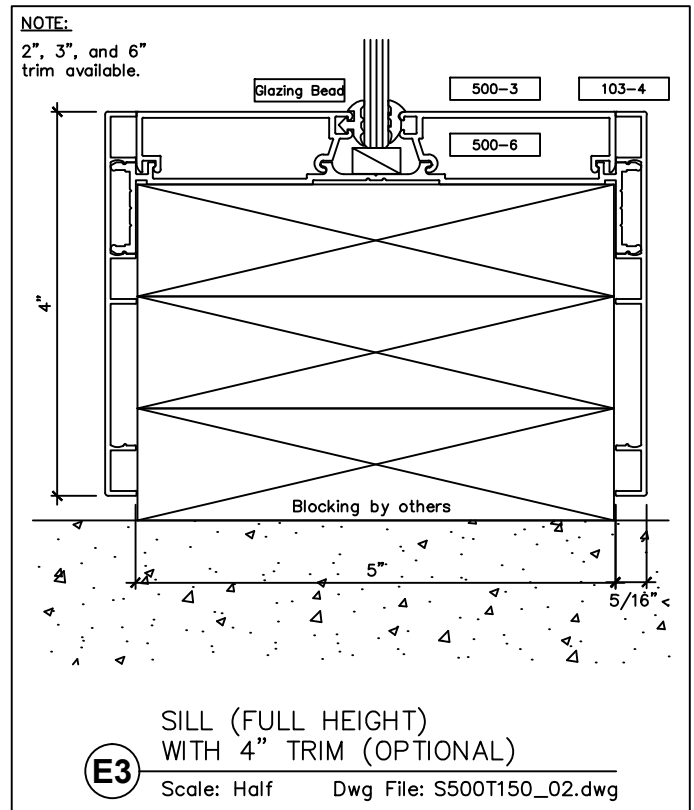

www.wilsonpart.com

TYPICAL FRAME ELEVATIONS

2301 E. Vernon Ave.
Vernon, CA 90058
866.443.7258
323.908.5430
323.908.5451 Fax

2221 Manana Drive
Suite 150
Dallas, TX 75220
203.316.8033
203.316.0019 Fax

60 Bonner Street
Stamford, CT 06902
203.316.8033
203.316.0019 Fax

www.wilsonpart.com

SNAP ON TRIM- SERIES 500 WITH 1 1/2" TRIM FOR A 5" PARTITION

SNAP ON TRIM- SERIES 500 WITH 1 1/2" TRIM FOR A 5" PARTITION

2301 E. Vernon Ave.
Vernon, CA 90058
866.443.7258
323.908.5430
323.908.5451 Fax