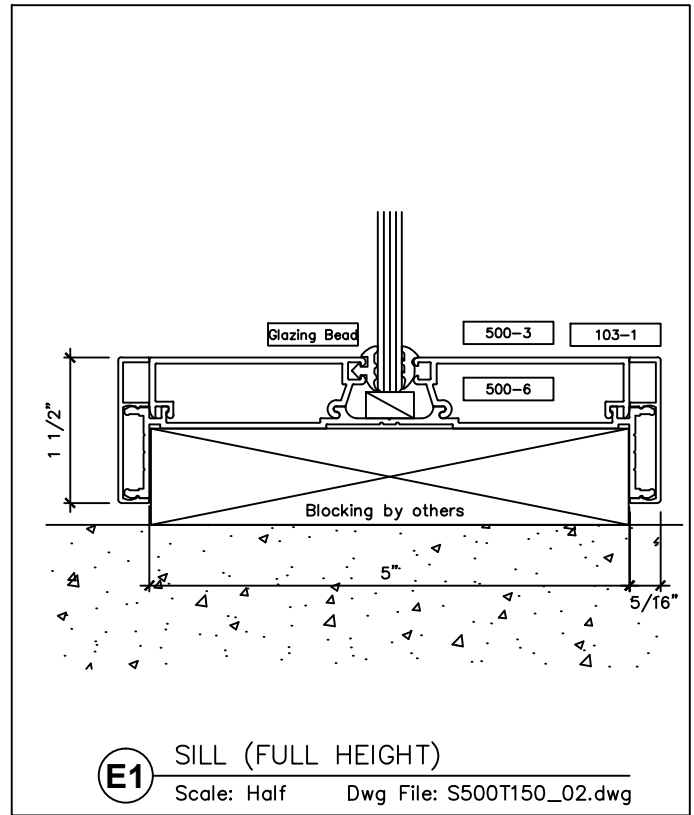

www.wilsonpart.com

TYPICAL FRAME ELEVATIONS

2301 E. Vernon Ave.
Vernon, CA 90058
866.443.7258
323.908.5430
323.908.5451 Fax

2221 Manana Drive
Suite 150
Dallas, TX 75220
203.316.8033
203.316.0019 Fax

60 Bonner Street
Stamford, CT 06902
203.316.8033
203.316.0019 Fax

www.wilsonpart.com

SNAP ON TRIM- SERIES 500 WITH 1 1/2" TRIM FOR A 5" PARTITION

SNAP ON TRIM- SERIES 500 WITH 1 1/2" TRIM FOR A 5" PARTITION

2301 E. Vernon Ave.
Vernon, CA 90058
866.443.7258
323.908.5430
323.908.5451 Fax