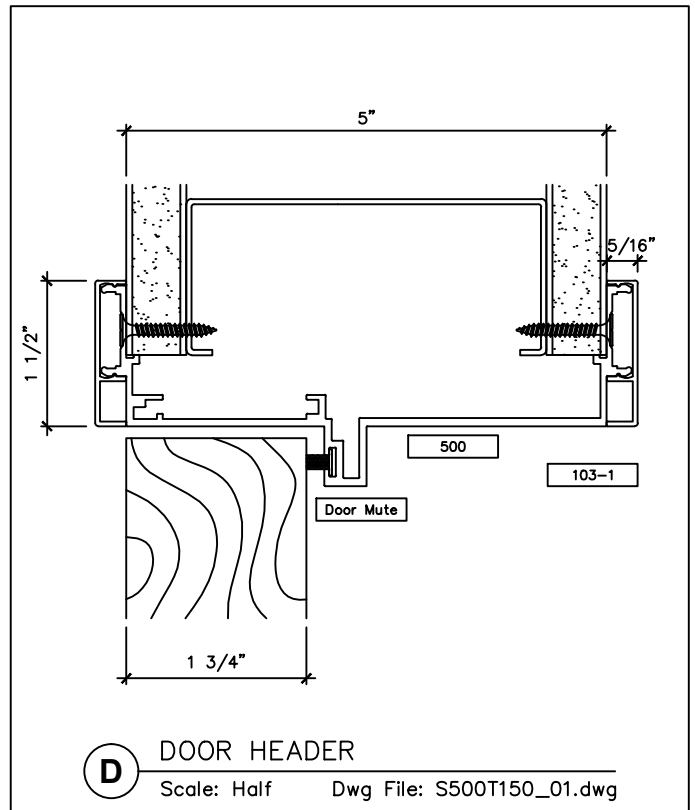

www.wilsonpart.com

TYPICAL FRAME ELEVATIONS

2301 E. Vernon Ave.
Vernon, CA 90058
866.443.7258
323.908.5430
323.908.5451 Fax

2221 Manana Drive
Suite 150
Dallas, TX 75220
203.316.8033
203.316.0019 Fax

60 Bonner Street
Stamford, CT 06902
203.316.8033
203.316.0019 Fax

www.wilsonpart.com

SNAP ON TRIM- SERIES 500 WITH 1 1/2" TRIM FOR A 5" PARTITION

SNAP ON TRIM- SERIES 500 WITH 1 1/2" TRIM FOR A 5" PARTITION

2301 E. Vernon Ave.
Vernon, CA 90058
866.443.7258
323.908.5430
323.908.5451 Fax