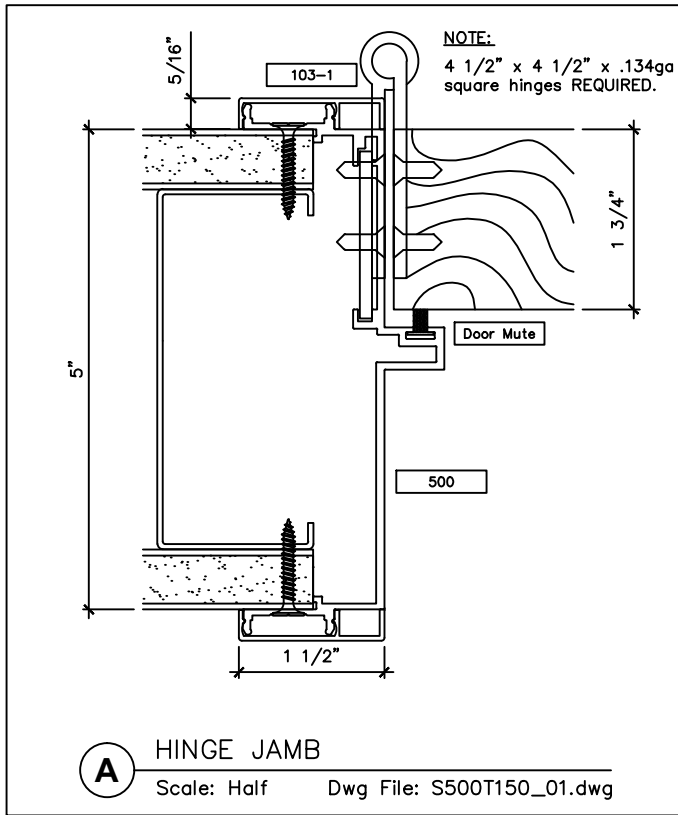

www.wilsonpart.com

TYPICAL FRAME ELEVATIONS

2301 E. Vernon Ave.
Vernon, CA 90058
866.443.7258
323.908.5430
323.908.5451 Fax

2221 Manana Drive
Suite 150
Dallas, TX 75220
203.316.8033
203.316.0019 Fax

60 Bonner Street
Stamford, CT 06902
203.316.8033
203.316.0019 Fax

www.wilsonpart.com

SNAP ON TRIM- SERIES 500 WITH 1 1/2" TRIM FOR A 5" PARTITION

SNAP ON TRIM- SERIES 500 WITH 1 1/2" TRIM FOR A 5" PARTITION

2301 E. Vernon Ave.
Vernon, CA 90058
866.443.7258
323.908.5430
323.908.5451 Fax

2221 Manana Drive
Suite 150
Dallas, TX 75220
203.316.8033
203.316.0019 Fax

60 Bonner Street
Stamford, CT 06902
203.316.8033
203.316.0019 Fax

www.wilsonpart.com

SNAP ON TRIM- SERIES 500 WITH 1 1/2" TRIM FOR A 5" PARTITION