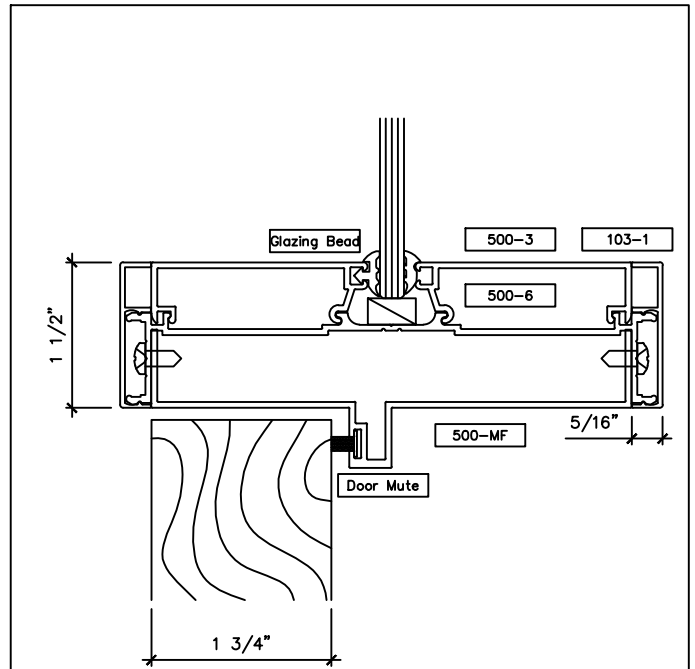

2221 Manana Drive
Suite 150
Dallas, TX 75220
203.316.8033
203.316.0019 Fax

60 Bonner Street
Stamford, CT 06902
203.316.8033
203.316.0019 Fax

www.wilsonpart.com

SNAP ON TRIM- SERIES 500 WITH 1 1/2" TRIM FOR A 5" PARTITION

www.wilsonpart.com

SNAP ON TRIM- SERIES 500 WITH 1 1/2" TRIM FOR A 5" PARTITION

I GLAZING HEADER
Scale: Half Dwg File: S500T150_04.dwg

J HEADER AT GLASS TRANSOM
Scale: Half Dwg File: S500T150_04.dwg

K CASED OPENING JAMB
Scale: Half Dwg File: S500T150_04.dwg

L CASED OPENING HEADER
Scale: Half Dwg File: S500T150_04.dwg

2301 E. Vernon Ave.
Vernon, CA 90058
866.443.7258
323.908.5430
323.908.5451 Fax

2221 Manana Drive
Suite 150
Dallas, TX 75220
203.316.8033
203.316.0019 Fax