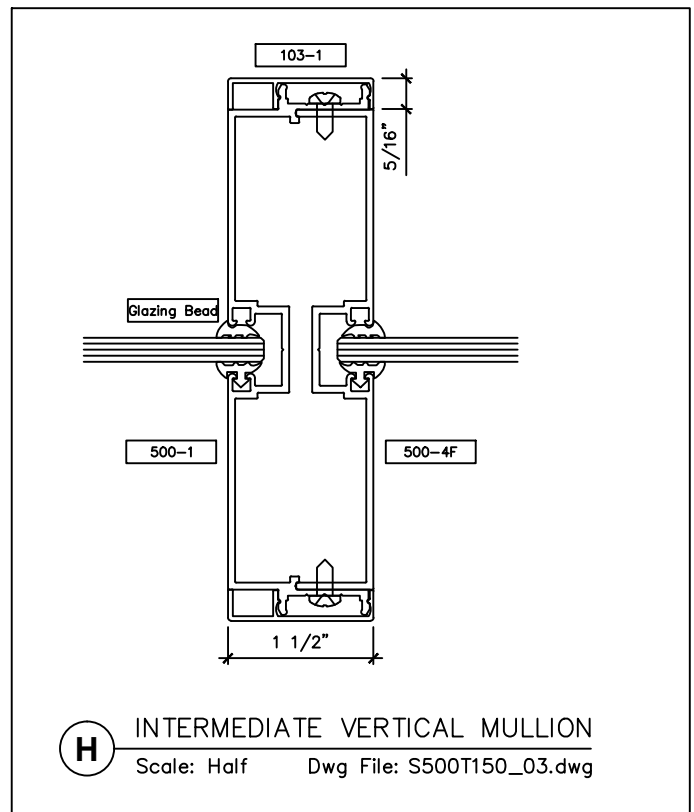

www.wilsonpart.com

SNAP ON TRIM- SERIES 500 WITH 1 1/2" TRIM FOR A 5" PARTITION

SNAP ON TRIM- SERIES 500 WITH 1 1/2" TRIM FOR A 5" PARTITION

2301 E. Vernon Ave.
Vernon, CA 90058
866.443.7258
323.908.5430
323.908.5451 Fax

2221 Manana Drive
Suite 150
Dallas, TX 75220
203.316.8033
203.316.0019 Fax

60 Bonner Street
Stamford, CT 06902
203.316.8033
203.316.0019 Fax

www.wilsonpart.com

SNAP ON TRIM- SERIES 500 WITH 1 1/2" TRIM FOR A 5" PARTITION