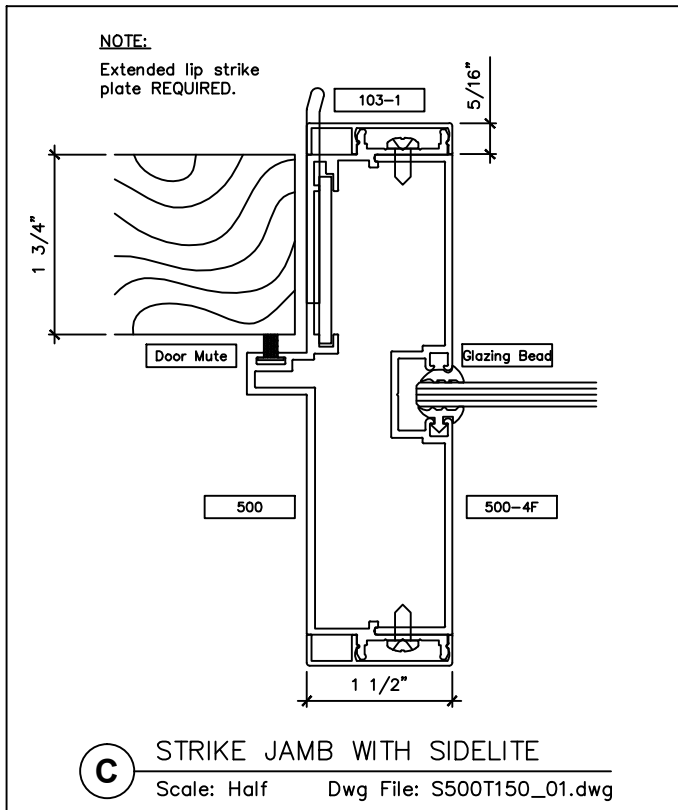

www.wilsonpart.com

TYPICAL FRAME ELEVATIONS

2301 E. Vernon Ave.
Vernon, CA 90058
866.443.7258
323.908.5430
323.908.5451 Fax

2221 Manana Drive
Suite 150
Dallas, TX 75220
203.316.8033
203.316.0019 Fax

60 Bonner Street
Stamford, CT 06902
203.316.8033
203.316.0019 Fax

www.wilsonpart.com

SNAP ON TRIM- SERIES 500 WITH 1 1/2" TRIM FOR A 5" PARTITION

SNAP ON TRIM- SERIES 500 WITH 1 1/2" TRIM FOR A 5" PARTITION

2301 E. Vernon Ave.
Vernon, CA 90058
866.443.7258
323.908.5430
323.908.5451 Fax