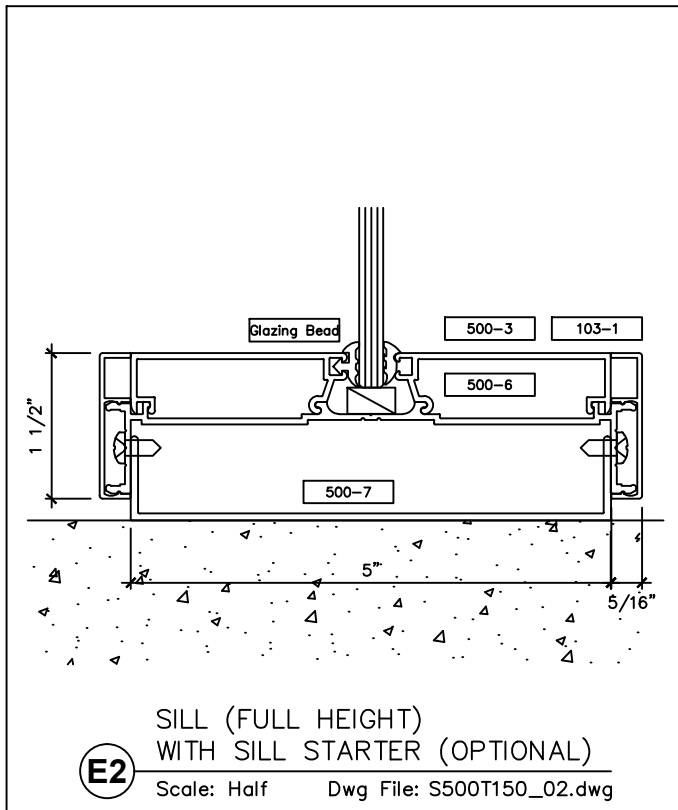

www.wilsonpart.com

TYPICAL FRAME ELEVATIONS

2301 E. Vernon Ave.
Vernon, CA 90058
866.443.7258
323.908.5430
323.908.5451 Fax

2221 Manana Drive
Suite 150
Dallas, TX 75220
203.316.8033
203.316.0019 Fax

60 Bonner Street
Stamford, CT 06902
203.316.8033
203.316.0019 Fax

www.wilsonpart.com

SNAP ON TRIM- SERIES 500 WITH 1 1/2" TRIM FOR A 5" PARTITION

SNAP ON TRIM- SERIES 500 WITH 1 1/2" TRIM FOR A 5" PARTITION

2301 E. Vernon Ave.
Vernon, CA 90058
866.443.7258
323.908.5430
323.908.5451 Fax