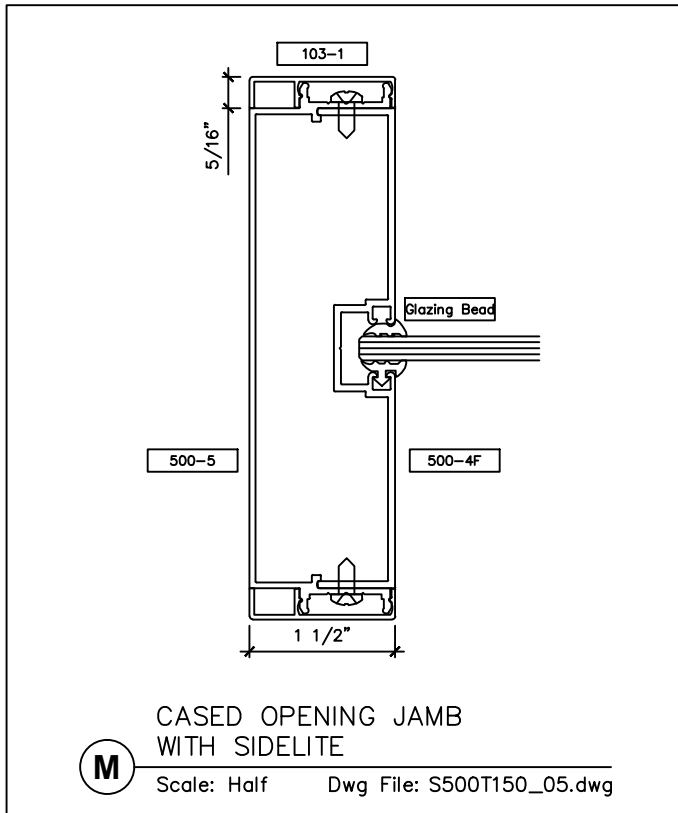

2301 E. Vernon Ave.
Vernon, CA 90058
866.443.7258
323.908.5430
323.908.5451 Fax

2221 Manana Drive
Suite 150
Dallas, TX 75220
203.316.8033
203.316.0019 Fax

60 Bonner Street
Stamford, CT 06902
203.316.8033
203.316.0019 Fax

www.wilsonpart.com

SNAP ON TRIM- SERIES 500 WITH 1 1/2" TRIM FOR A 5" PARTITION