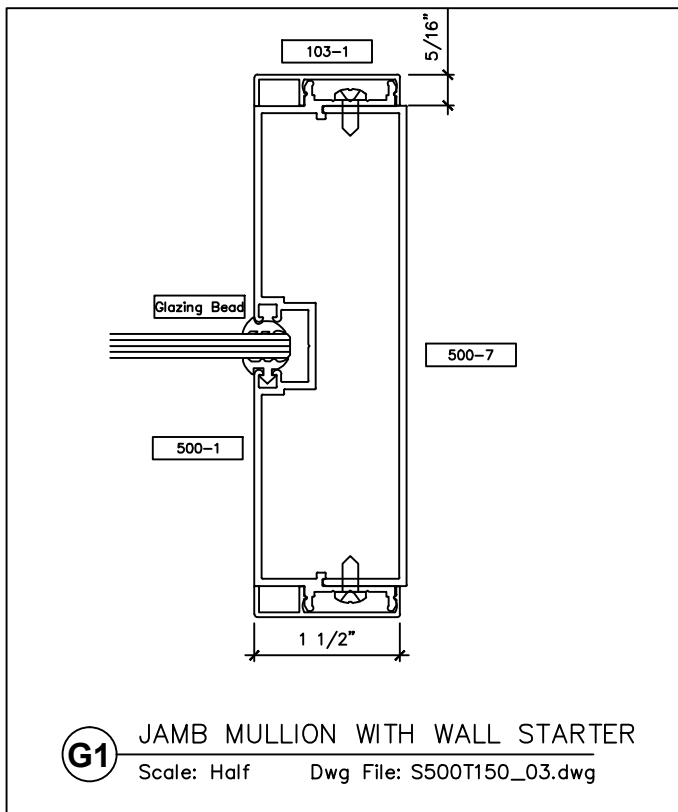

www.wilsonpart.com

SNAP ON TRIM- SERIES 500 WITH 1 1/2" TRIM FOR A 5" PARTITION

SNAP ON TRIM- SERIES 500 WITH 1 1/2" TRIM FOR A 5" PARTITION

2301 E. Vernon Ave.
Vernon, CA 90058
866.443.7258
323.908.5430
323.908.5451 Fax

2221 Manana Drive
Suite 150
Dallas, TX 75220
203.316.8033
203.316.0019 Fax

60 Bonner Street
Stamford, CT 06902
203.316.8033
203.316.0019 Fax

www.wilsonpart.com

SNAP ON TRIM- SERIES 500 WITH 1 1/2" TRIM FOR A 5" PARTITION