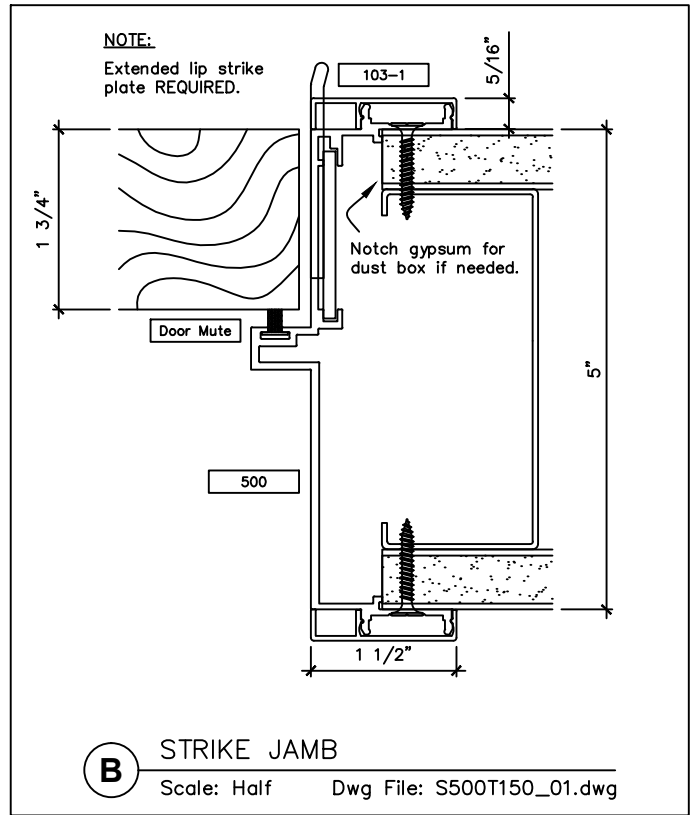

www.wilsonpart.com

TYPICAL FRAME ELEVATIONS

2301 E. Vernon Ave.
Vernon, CA 90058
866.443.7258
323.908.5430
323.908.5451 Fax

2221 Manana Drive
Suite 150
Dallas, TX 75220
203.316.8033
203.316.0019 Fax

60 Bonner Street
Stamford, CT 06902
203.316.8033
203.316.0019 Fax

www.wilsonpart.com

SNAP ON TRIM- SERIES 500 WITH 1 1/2" TRIM FOR A 5" PARTITION

SNAP ON TRIM- SERIES 500 WITH 1 1/2" TRIM FOR A 5" PARTITION

2301 E. Vernon Ave.
Vernon, CA 90058
866.443.7258
323.908.5430
323.908.5451 Fax