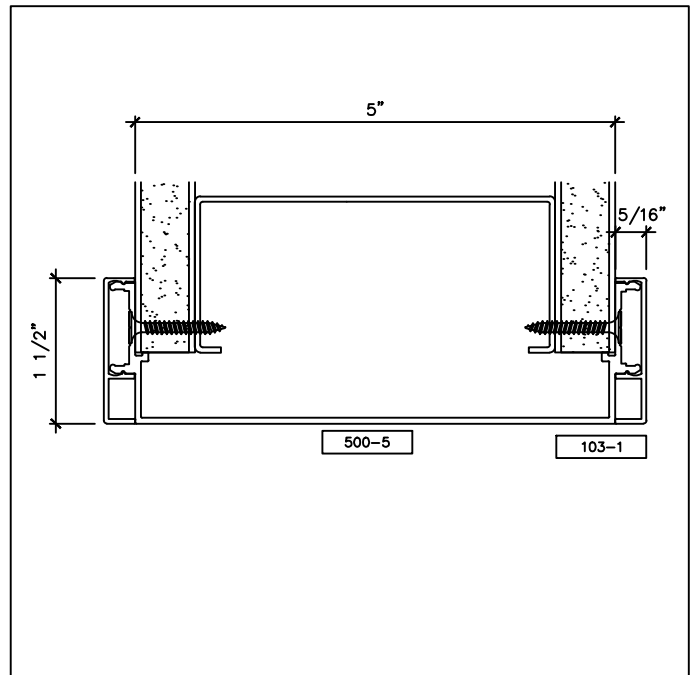

www.wilsonpart.com

SNAP ON TRIM- SERIES 500 WITH 1 1/2" TRIM FOR A 5" PARTITION

I GLAZING HEADER
Scale: Half Dwg File: S500T150_04.dwg

J HEADER AT GLASS TRANSOM
Scale: Half Dwg File: S500T150_04.dwg

K CASED OPENING JAMB
Scale: Half Dwg File: S500T150_04.dwg

L CASED OPENING HEADER
Scale: Half Dwg File: S500T150_04.dwg

2301 E. Vernon Ave.
Vernon, CA 90058
866.443.7258
323.908.5430
323.908.5451 Fax

2221 Manana Drive
Suite 150
Dallas, TX 75220
203.316.8033
203.316.0019 Fax