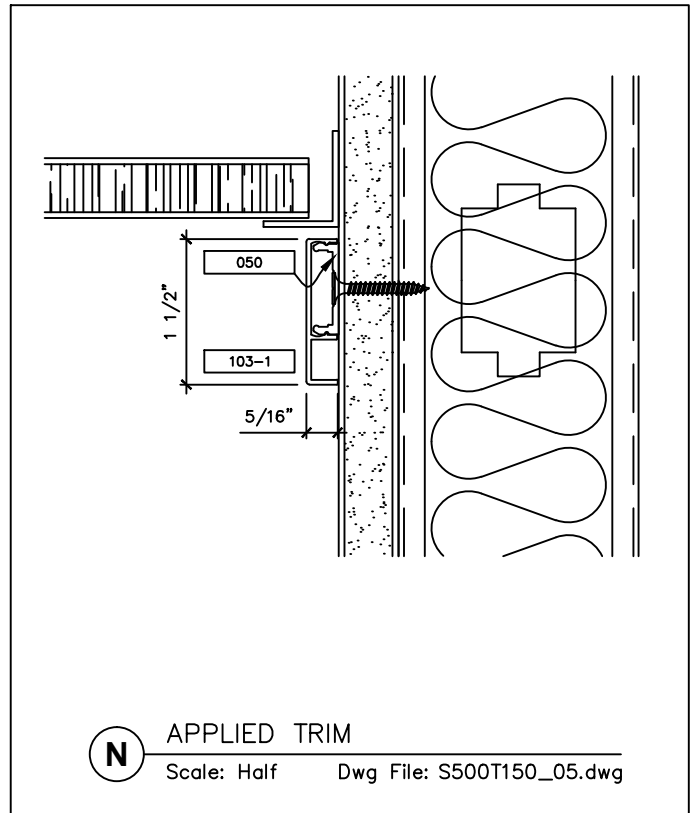

L CASED OPENING HEADER
Scale: Half Dwg File: S500T150_04.dwg

2301 E. Vernon Ave.
Vernon, CA 90058
866.443.7258
323.908.5430
323.908.5451 Fax

2221 Manana Drive
Suite 150
Dallas, TX 75220
203.316.8033
203.316.0019 Fax

60 Bonner Street
Stamford, CT 06902
203.316.8033
203.316.0019 Fax

www.wilsonpart.com

SNAP ON TRIM- SERIES 500 WITH 1 1/2" TRIM FOR A 5" PARTITION

2301 E. Vernon Ave.
Vernon, CA 90058
866.443.7258
323.908.5430
323.908.5451 Fax