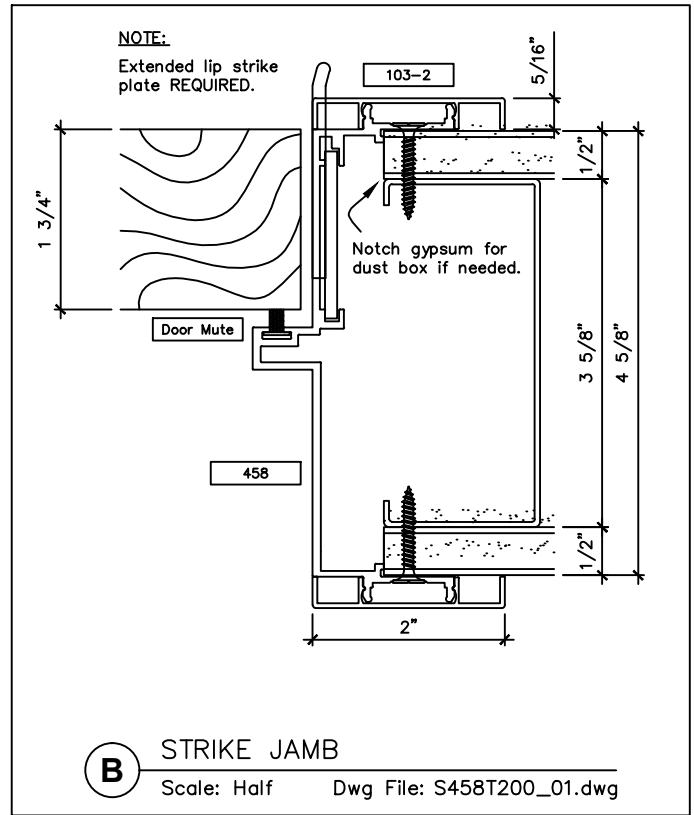

www.wilsonpart.com

TYPICAL FRAME ELEVATIONS

2301 E. Vernon Ave.
Vernon, CA 90058
866.443.7258
323.908.5430
323.908.5451 Fax

2221 Manana Drive
Suite 150
Dallas, TX 75220
203.316.8033
203.316.0019 Fax

60 Bonner Street
Stamford, CT 06902
203.316.8033
203.316.0019 Fax

www.wilsonpart.com

SNAP ON TRIM- SERIES 458 WITH 2" TRIM FOR A 4 5/8" PARTITION

2301 E. Vernon Ave.
Vernon, CA 90058
866.443.7258
323.908.5430
323.908.5451 Fax

2221 Manana Drive
Suite 150
Dallas, TX 75220
203.316.8033
203.316.0019 Fax