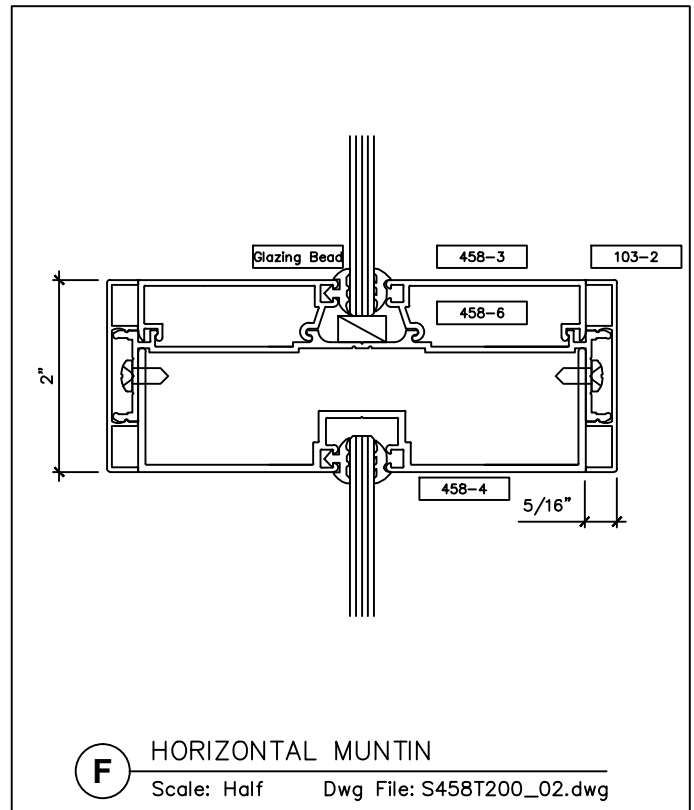

www.wilsonpart.com

SNAP ON TRIM- SERIES 458 WITH 2" TRIM FOR A 4 5/8" PARTITION

2301 E. Vernon Ave.
Vernon, CA 90058
866.443.7258
323.908.5430
323.908.5451 Fax

2221 Manana Drive
Suite 150
Dallas, TX 75220
203.316.8033
203.316.0019 Fax

60 Bonner Street
Stamford, CT 06902
203.316.8033
203.316.0019 Fax

www.wilsonpart.com

SNAP ON TRIM- SERIES 458 WITH 2" TRIM FOR A 4 5/8" PARTITION

2301 E. Vernon Ave.
Vernon, CA 90058
866.443.7258
323.908.5430
323.908.5451 Fax

2221 Manana Drive
Suite 150
Dallas, TX 75220
203.316.8033
203.316.0019 Fax

60 Bonner Street
Stamford, CT 06902
203.316.8033
203.316.0019 Fax

www.wilsonpart.com

SNAP ON TRIM- SERIES 458 WITH 2" TRIM FOR A 4 5/8" PARTITION