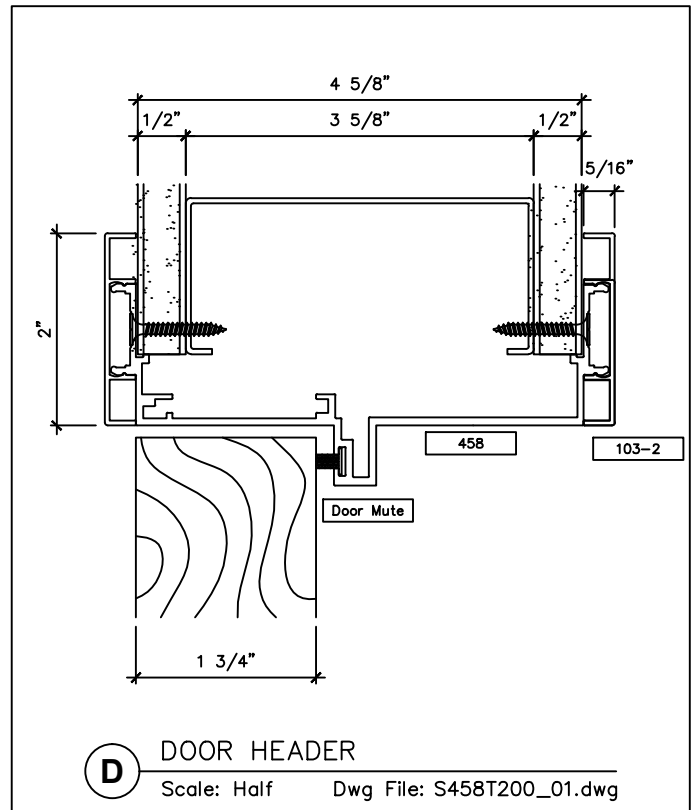

www.wilsonpart.com

TYPICAL FRAME ELEVATIONS

2301 E. Vernon Ave.
Vernon, CA 90058
866.443.7258
323.908.5430
323.908.5451 Fax

2221 Manana Drive
Suite 150
Dallas, TX 75220
203.316.8033
203.316.0019 Fax

60 Bonner Street
Stamford, CT 06902
203.316.8033
203.316.0019 Fax

www.wilsonpart.com

SNAP ON TRIM- SERIES 458 WITH 2" TRIM FOR A 4 5/8" PARTITION

2301 E. Vernon Ave.
Vernon, CA 90058
866.443.7258
323.908.5430
323.908.5451 Fax

2221 Manana Drive
Suite 150
Dallas, TX 75220
203.316.8033
203.316.0019 Fax

60 Bonner Street
Stamford, CT 06902
203.316.8033
203.316.0019 Fax

www.wilsonpart.com

SNAP ON TRIM- SERIES 458 WITH 2" TRIM FOR A 4 5/8" PARTITION

2301 E. Vernon Ave.
Vernon, CA 90058
866.443.7258
323.908.5430
323.908.5451 Fax