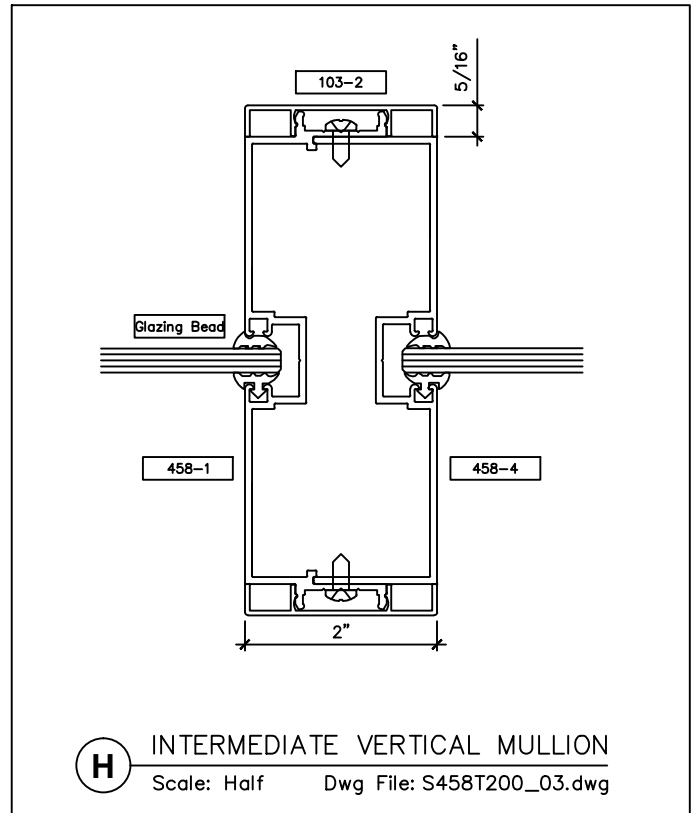

www.wilsonpart.com

SNAP ON TRIM- SERIES 458 WITH 2" TRIM FOR A 4 5/8" PARTITION

2301 E. Vernon Ave.
Vernon, CA 90058
866.443.7258
323.908.5430
323.908.5451 Fax

2221 Manana Drive
Suite 150
Dallas, TX 75220
203.316.8033
203.316.0019 Fax

60 Bonner Street
Stamford, CT 06902
203.316.8033
203.316.0019 Fax

www.wilsonpart.com

SNAP ON TRIM- SERIES 458 WITH 2" TRIM FOR A 4 5/8" PARTITION

2301 E. Vernon Ave.
Vernon, CA 90058
866.443.7258
323.908.5430
323.908.5451 Fax

2221 Manana Drive
Suite 150
Dallas, TX 75220
203.316.8033
203.316.0019 Fax

60 Bonner Street
Stamford, CT 06902
203.316.8033
203.316.0019 Fax

www.wilsonpart.com

SNAP ON TRIM- SERIES 458 WITH 2" TRIM FOR A 4 5/8" PARTITION