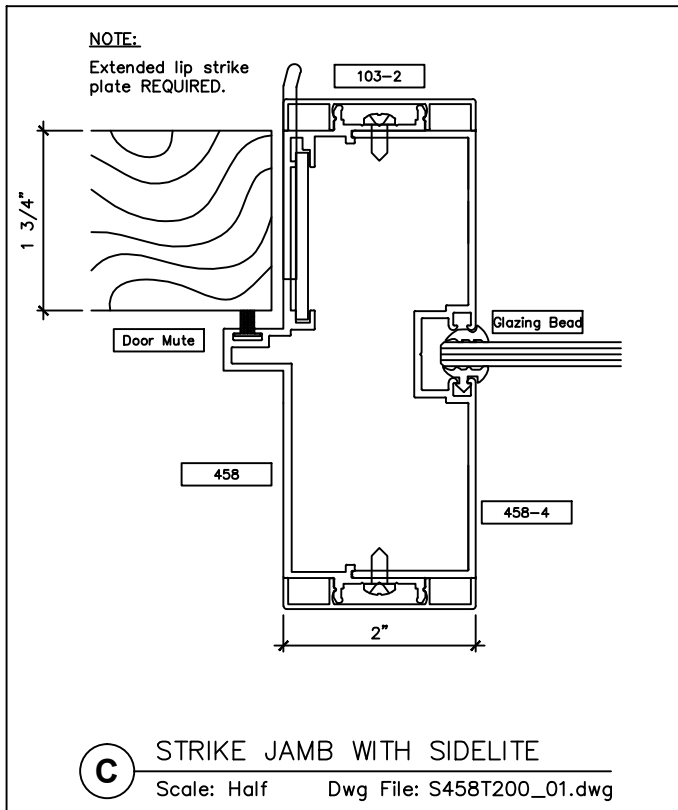

www.wilsonpart.com

TYPICAL FRAME ELEVATIONS

2301 E. Vernon Ave.
Vernon, CA 90058
866.443.7258
323.908.5430
323.908.5451 Fax

2221 Manana Drive
Suite 150
Dallas, TX 75220
203.316.8033
203.316.0019 Fax

60 Bonner Street
Stamford, CT 06902
203.316.8033
203.316.0019 Fax

www.wilsonpart.com

SNAP ON TRIM- SERIES 458 WITH 2" TRIM FOR A 4 5/8" PARTITION

2301 E. Vernon Ave.
Vernon, CA 90058
866.443.7258
323.908.5430
323.908.5451 Fax

2221 Manana Drive
Suite 150
Dallas, TX 75220
203.316.8033
203.316.0019 Fax

60 Bonner Street
Stamford, CT 06902
203.316.8033
203.316.0019 Fax

www.wilsonpart.com

SNAP ON TRIM- SERIES 458 WITH 2" TRIM FOR A 4 5/8" PARTITION

2301 E. Vernon Ave.
Vernon, CA 90058
866.443.7258
323.908.5430
323.908.5451 Fax