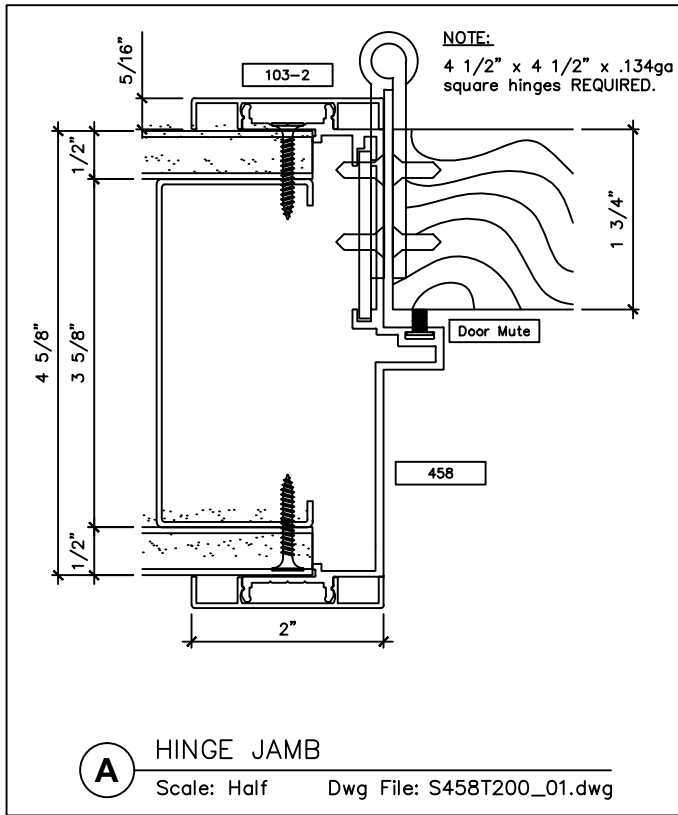

2301 E. Vernon Ave.
Vernon, CA 90058
866.443.7258
323.908.5430
323.908.5451 Fax

2221 Manana Drive
Suite 150
Dallas, TX 75220
203.316.8033
203.316.0019 Fax

60 Bonner Street
Stamford, CT 06902
203.316.8033
203.316.0019 Fax

www.wilsonpart.com

SNAP ON TRIM- SERIES 458 WITH 2" TRIM FOR A 4 5/8" PARTITION