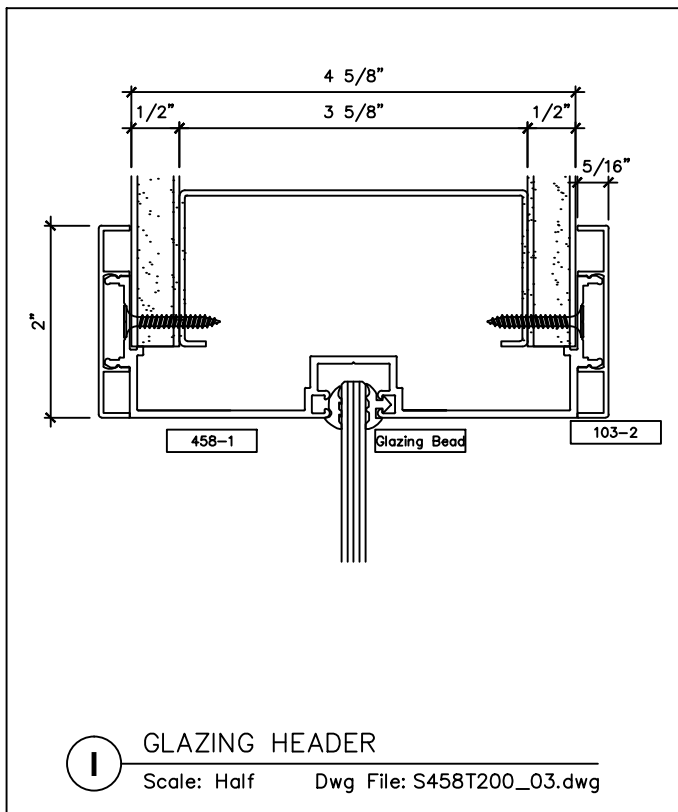

www.wilsonpart.com

SNAP ON TRIM- SERIES 458 WITH 2" TRIM FOR A 4 5/8" PARTITION

2301 E. Vernon Ave.
Vernon, CA 90058
866.443.7258
323.908.5430
323.908.5451 Fax

2221 Manana Drive
Suite 150
Dallas, TX 75220
203.316.8033
203.316.0019 Fax

60 Bonner Street
Stamford, CT 06902
203.316.8033
203.316.0019 Fax

www.wilsonpart.com

SNAP ON TRIM- SERIES 458 WITH 2" TRIM FOR A 4 5/8" PARTITION

2301 E. Vernon Ave.
Vernon, CA 90058
866.443.7258
323.908.5430
323.908.5451 Fax

2221 Manana Drive
Suite 150
Dallas, TX 75220
203.316.8033
203.316.0019 Fax

60 Bonner Street
Stamford, CT 06902
203.316.8033
203.316.0019 Fax

www.wilsonpart.com

SNAP ON TRIM- SERIES 458 WITH 2" TRIM FOR A 4 5/8" PARTITION