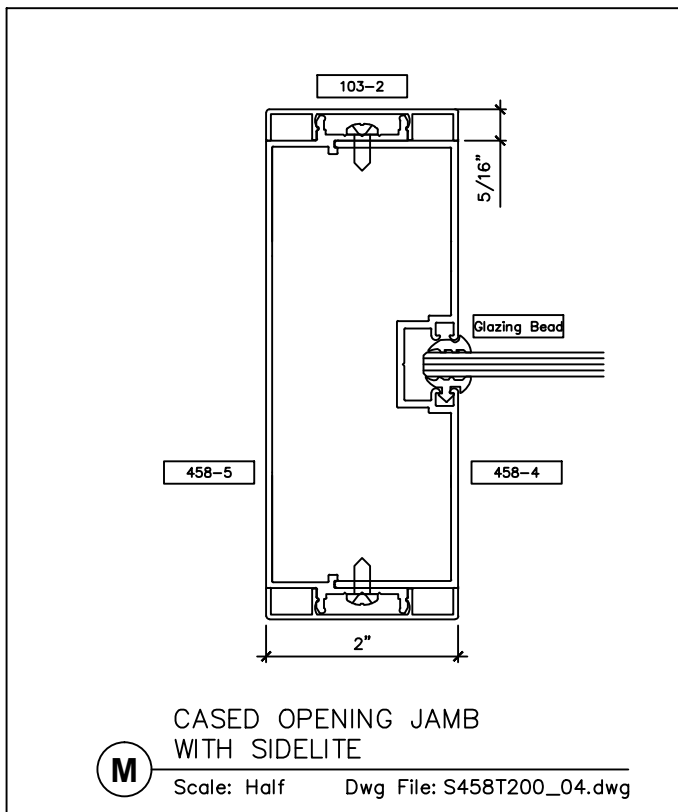

2301 E. Vernon Ave.
Vernon, CA 90058
866.443.7258
323.908.5430
323.908.5451 Fax

2221 Manana Drive
Suite 150
Dallas, TX 75220
203.316.8033
203.316.0019 Fax

60 Bonner Street
Stamford, CT 06902
203.316.8033
203.316.0019 Fax

www.wilsonpart.com

SNAP ON TRIM- SERIES 458 WITH 2" TRIM FOR A 4 5/8" PARTITION