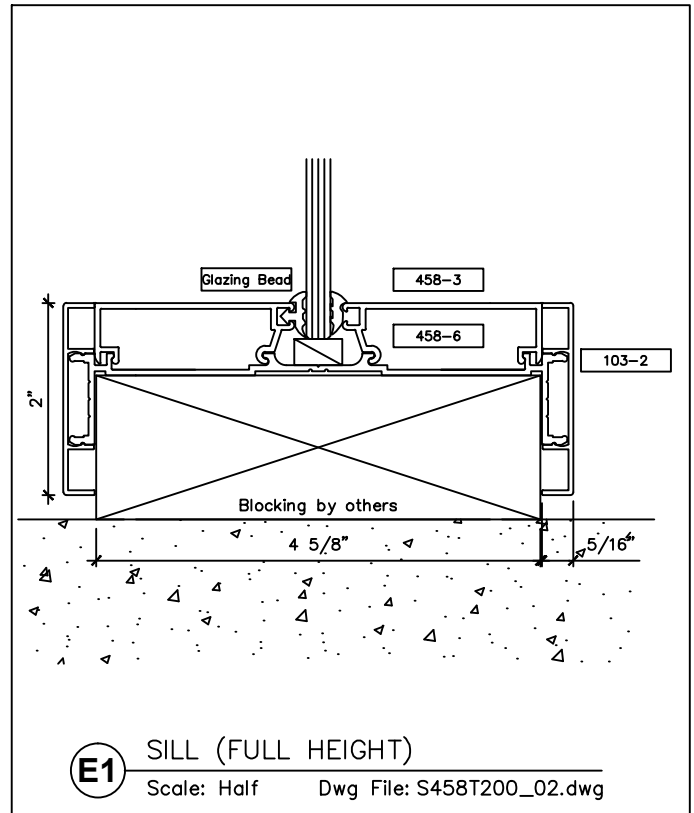

www.wilsonpart.com

SNAP ON TRIM- SERIES 458 WITH 2" TRIM FOR A 4 5/8" PARTITION

2301 E. Vernon Ave.
Vernon, CA 90058
866.443.7258
323.908.5430
323.908.5451 Fax

2221 Manana Drive
Suite 150
Dallas, TX 75220
203.316.8033
203.316.0019 Fax

60 Bonner Street
Stamford, CT 06902
203.316.8033
203.316.0019 Fax

www.wilsonpart.com

SNAP ON TRIM- SERIES 458 WITH 2" TRIM FOR A 4 5/8" PARTITION

2301 E. Vernon Ave.
Vernon, CA 90058
866.443.7258
323.908.5430
323.908.5451 Fax