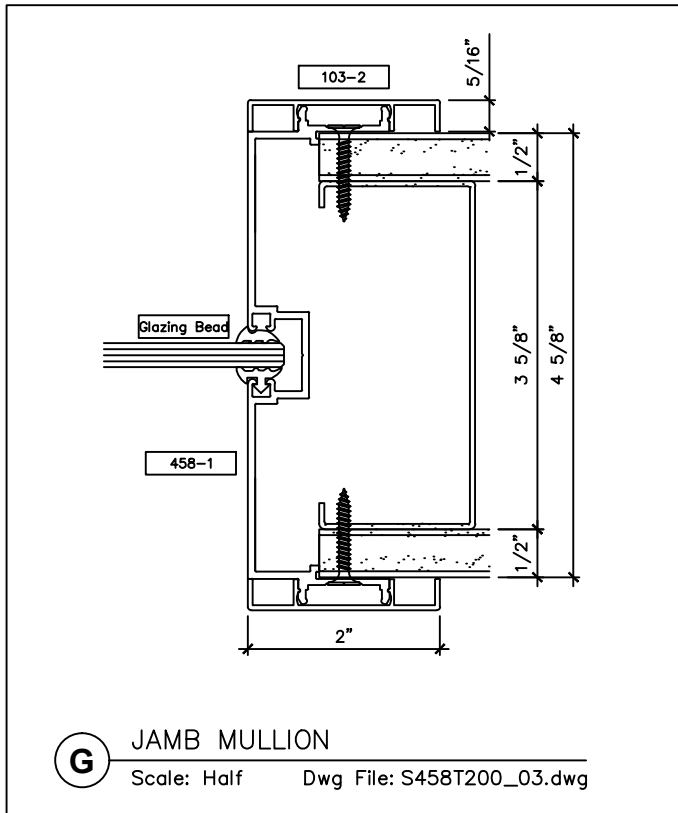

www.wilsonpart.com

SNAP ON TRIM- SERIES 458 WITH 2" TRIM FOR A 4 5/8" PARTITION

2301 E. Vernon Ave.
Vernon, CA 90058
866.443.7258
323.908.5430
323.908.5451 Fax

2221 Manana Drive
Suite 150
Dallas, TX 75220
203.316.8033
203.316.0019 Fax

60 Bonner Street
Stamford, CT 06902
203.316.8033
203.316.0019 Fax

www.wilsonpart.com

SNAP ON TRIM- SERIES 458 WITH 2" TRIM FOR A 4 5/8" PARTITION

2301 E. Vernon Ave.
Vernon, CA 90058
866.443.7258
323.908.5430
323.908.5451 Fax

2221 Manana Drive
Suite 150
Dallas, TX 75220
203.316.8033
203.316.0019 Fax

60 Bonner Street
Stamford, CT 06902
203.316.8033
203.316.0019 Fax

www.wilsonpart.com

SNAP ON TRIM- SERIES 458 WITH 2" TRIM FOR A 4 5/8" PARTITION