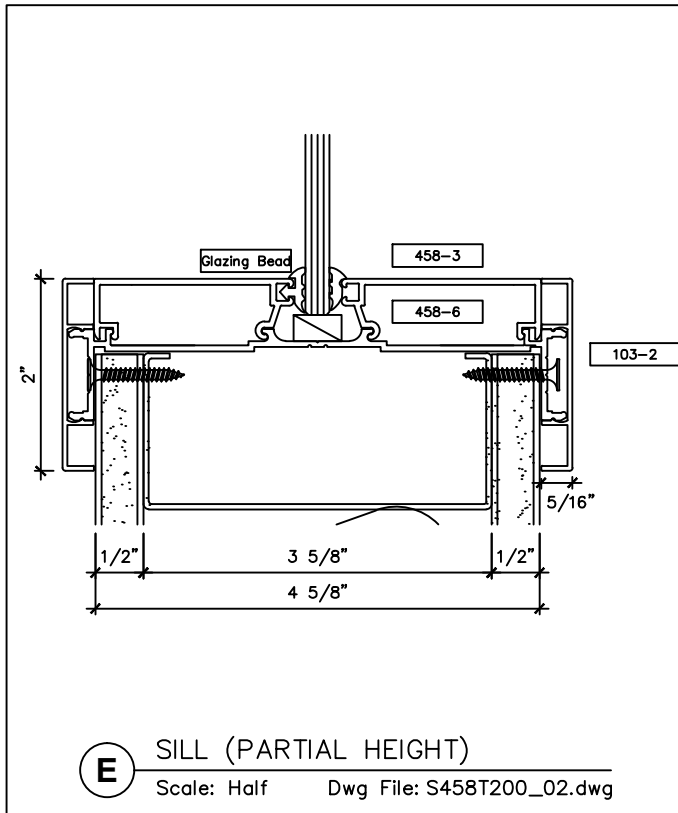

www.wilsonpart.com

SNAP ON TRIM- SERIES 458 WITH 2" TRIM FOR A 4 5/8" PARTITION

2301 E. Vernon Ave.
Vernon, CA 90058
866.443.7258
323.908.5430
323.908.5451 Fax

2221 Manana Drive
Suite 150
Dallas, TX 75220
203.316.8033
203.316.0019 Fax

60 Bonner Street
Stamford, CT 06902
203.316.8033
203.316.0019 Fax

www.wilsonpart.com

SNAP ON TRIM- SERIES 458 WITH 2" TRIM FOR A 4 5/8" PARTITION

2301 E. Vernon Ave.
Vernon, CA 90058
866.443.7258
323.908.5430
323.908.5451 Fax

2221 Manana Drive
Suite 150
Dallas, TX 75220
203.316.8033
203.316.0019 Fax

60 Bonner Street
Stamford, CT 06902
203.316.8033
203.316.0019 Fax

www.wilsonpart.com

SNAP ON TRIM- SERIES 458 WITH 2" TRIM FOR A 4 5/8" PARTITION