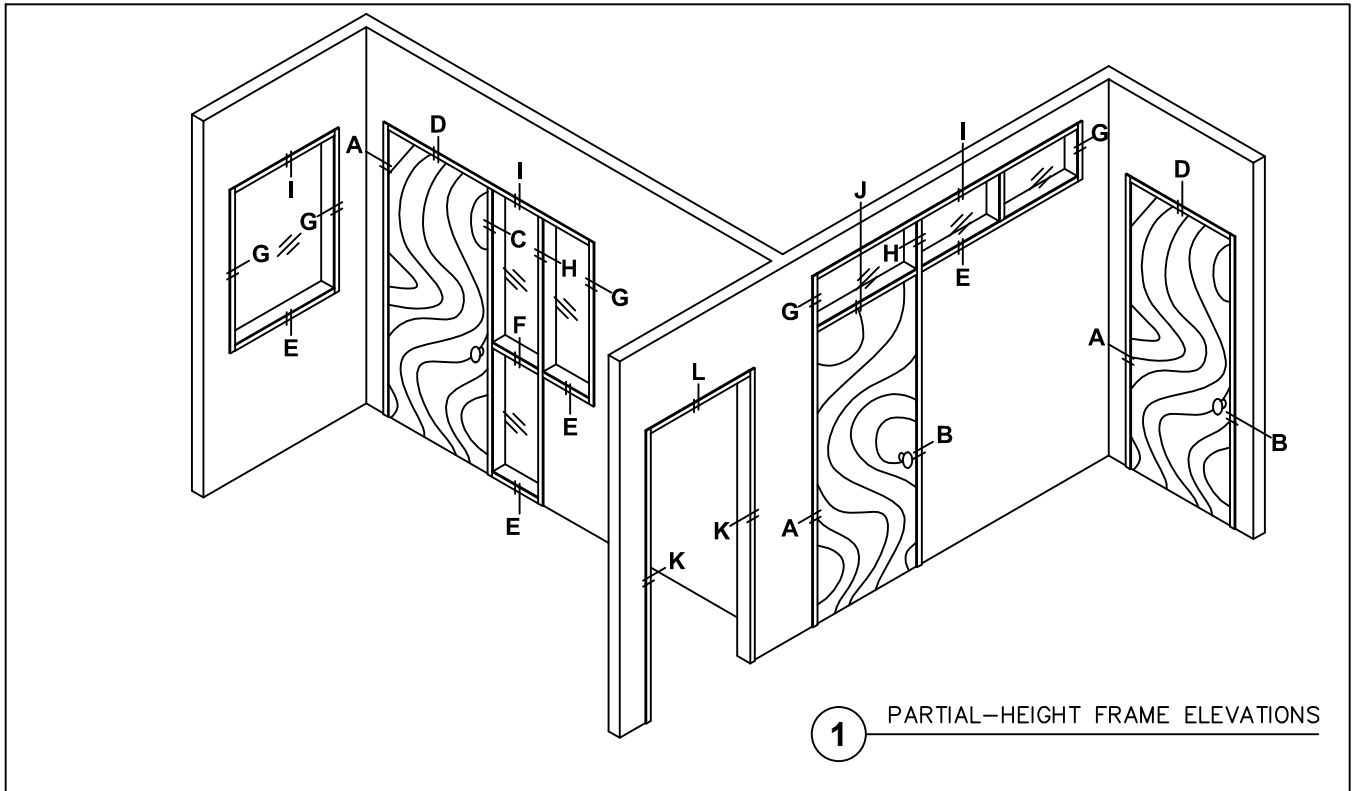

2301 E. Vernon Ave.
Vernon, CA 90058
866.443.7258
323.908.5430
323.908.5451 Fax

2221 Manana Drive
Suite 150
Dallas, TX 75220
203.316.8033
203.316.0019 Fax

60 Bonner Street
Stamford, CT 06902
203.316.8033
203.316.0019 Fax

www.wilsonpart.com

TYPICAL FRAME ELEVATIONS