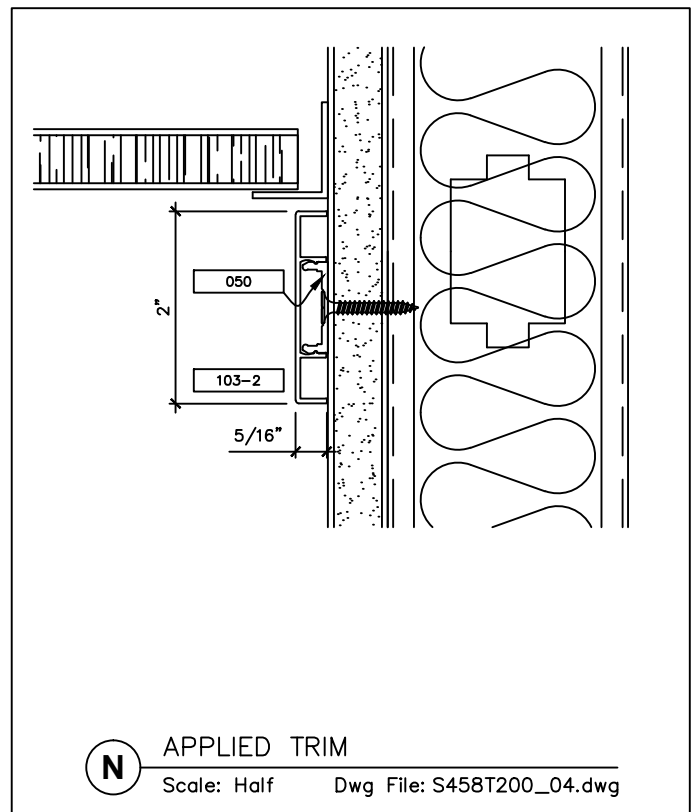

2301 E. Vernon Ave.
Vernon, CA 90058
866.443.7258
323.908.5430
323.908.5451 Fax

2221 Manana Drive
Suite 150
Dallas, TX 75220
203.316.8033
203.316.0019 Fax

60 Bonner Street
Stamford, CT 06902
203.316.8033
203.316.0019 Fax

www.wilsonpart.com

SNAP ON TRIM- SERIES 458 WITH 2" TRIM FOR A 4 5/8" PARTITION