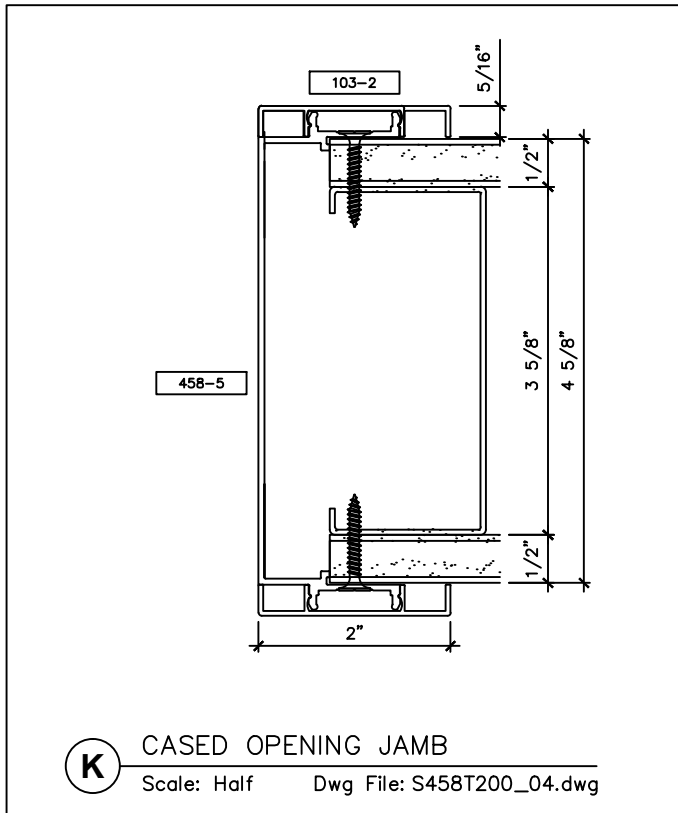

2301 E. Vernon Ave.
Vernon, CA 90058
866.443.7258
323.908.5430
323.908.5451 Fax

2221 Manana Drive
Suite 150
Dallas, TX 75220
203.316.8033
203.316.0019 Fax

60 Bonner Street
Stamford, CT 06902
203.316.8033
203.316.0019 Fax

www.wilsonpart.com

SNAP ON TRIM- SERIES 458 WITH 2" TRIM FOR A 4 5/8" PARTITION