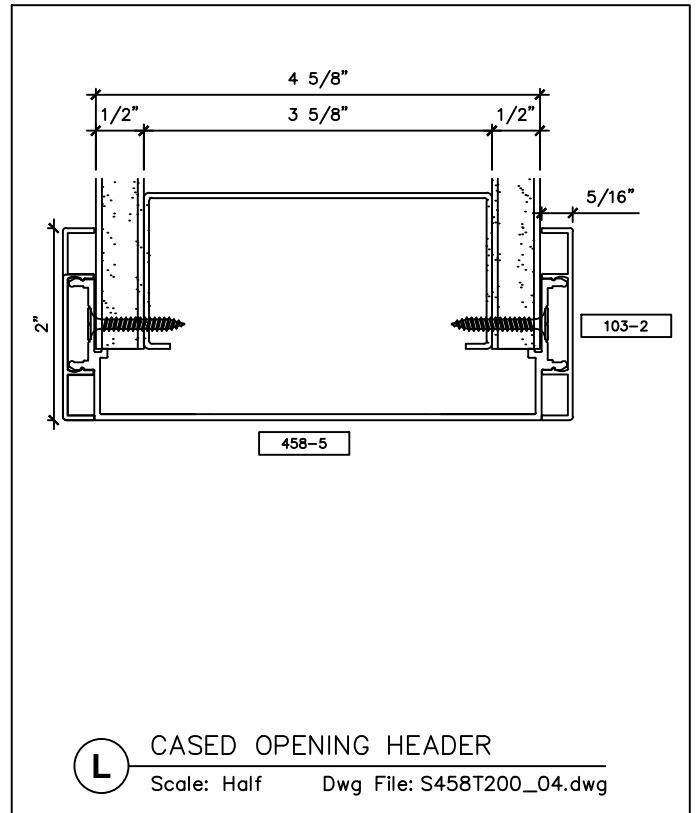

2301 E. Vernon Ave.
Vernon, CA 90058
866.443.7258
323.908.5430
323.908.5451 Fax

2221 Manana Drive
Suite 150
Dallas, TX 75220
203.316.8033
203.316.0019 Fax

60 Bonner Street
Stamford, CT 06902
203.316.8033
203.316.0019 Fax

www.wilsonpart.com

SNAP ON TRIM- SERIES 458 WITH 2" TRIM FOR A 4 5/8" PARTITION