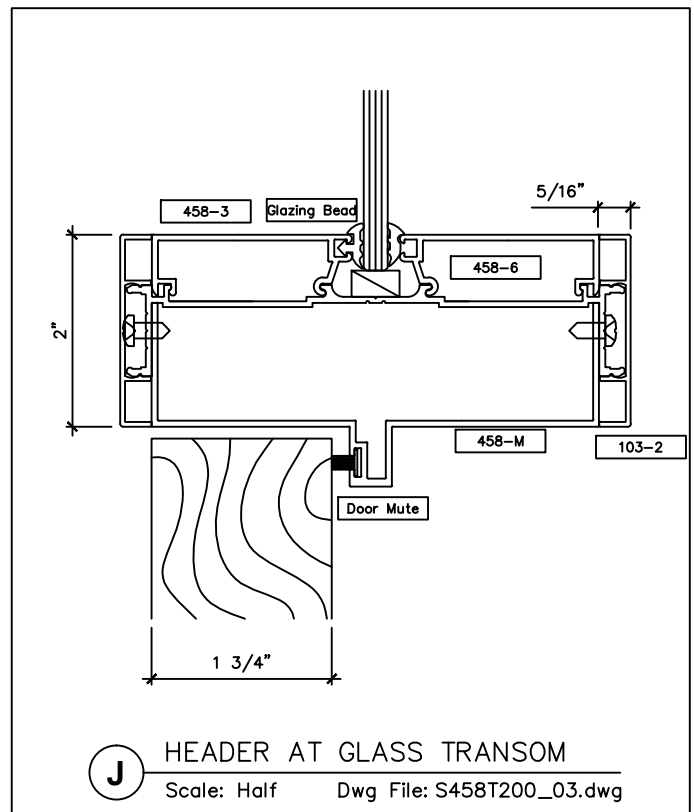

60 Bonner Street
Stamford, CT 06902
203.316.8033
203.316.0019 Fax

www.wilsonpart.com

SNAP ON TRIM- SERIES 458 WITH 2" TRIM FOR A 4 5/8" PARTITION

2301 E. Vernon Ave.
Vernon, CA 90058
866.443.7258
323.908.5430
323.908.5451 Fax

2221 Manana Drive
Suite 150
Dallas, TX 75220
203.316.8033
203.316.0019 Fax

60 Bonner Street
Stamford, CT 06902
203.316.8033
203.316.0019 Fax

www.wilsonpart.com

SNAP ON TRIM- SERIES 458 WITH 2" TRIM FOR A 4 5/8" PARTITION