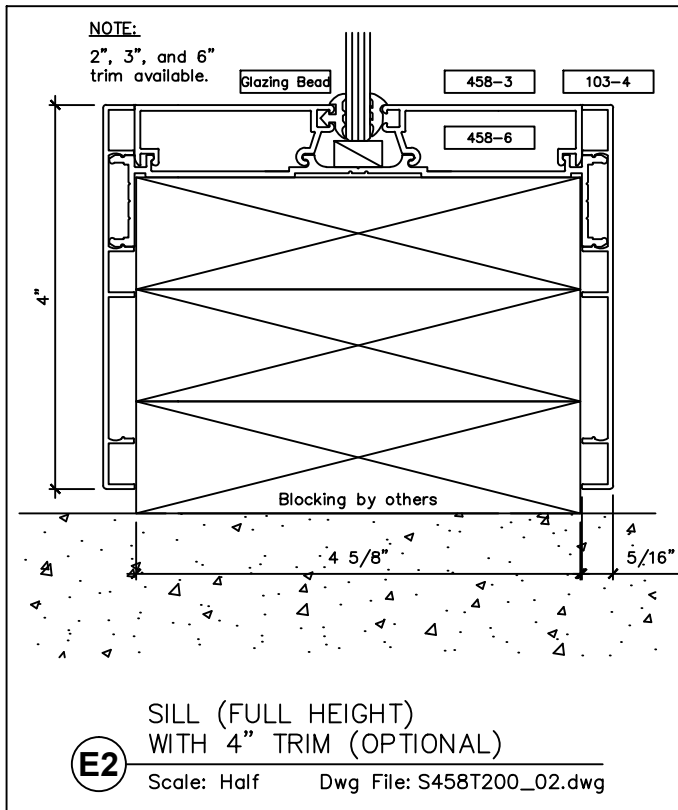

www.wilsonpart.com

SNAP ON TRIM- SERIES 458 WITH 2" TRIM FOR A 4 5/8" PARTITION

2301 E. Vernon Ave.
Vernon, CA 90058
866.443.7258
323.908.5430
323.908.5451 Fax

2221 Manana Drive
Suite 150
Dallas, TX 75220
203.316.8033
203.316.0019 Fax

60 Bonner Street
Stamford, CT 06902
203.316.8033
203.316.0019 Fax

www.wilsonpart.com

SNAP ON TRIM- SERIES 458 WITH 2" TRIM FOR A 4 5/8" PARTITION

2301 E. Vernon Ave.
Vernon, CA 90058
866.443.7258
323.908.5430
323.908.5451 Fax