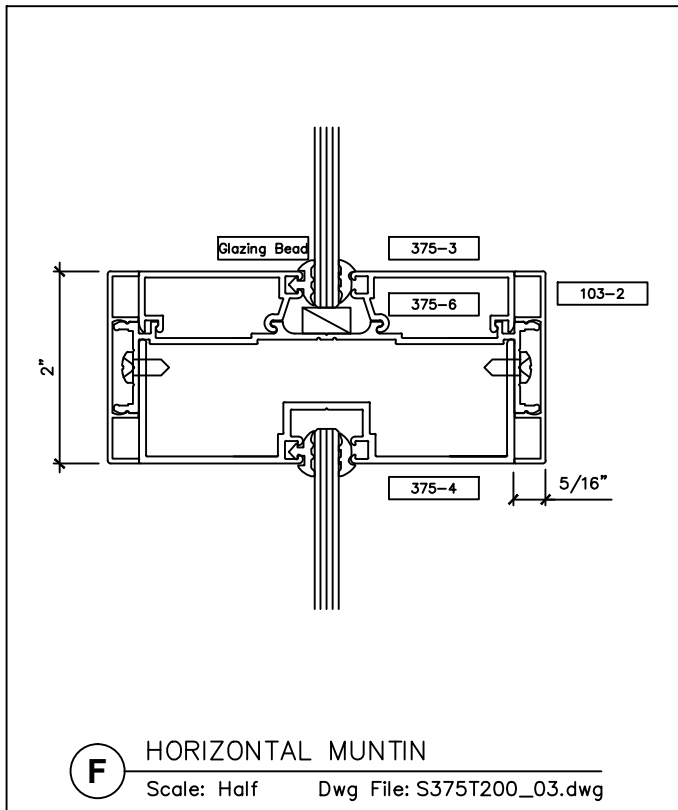

SNAP ON TRIM- SERIES 375 WITH 2" TRIM FOR A 3 3/4" PARTITION