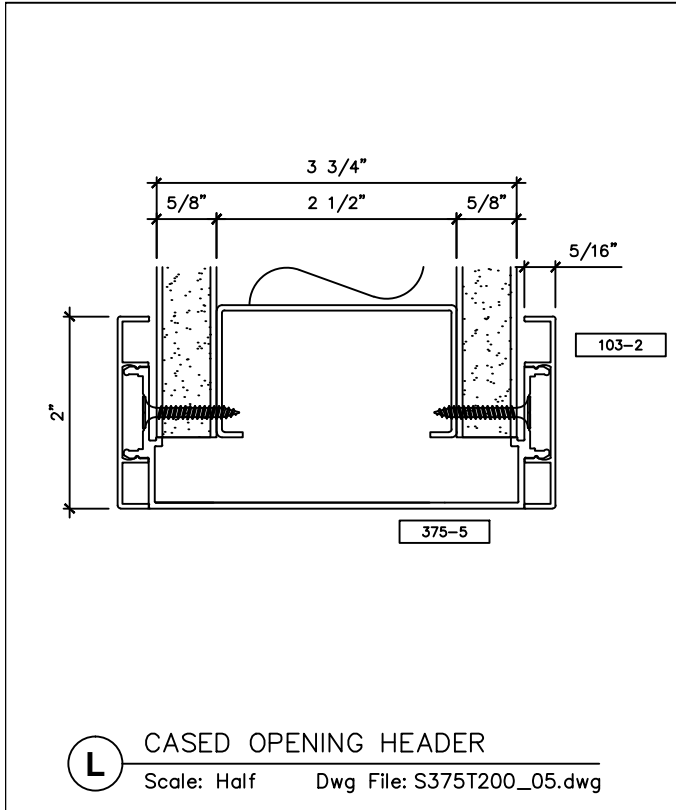

SNAP ON TRIM- SERIES 375 WITH 2" TRIM FOR A 3 3/4" PARTITION