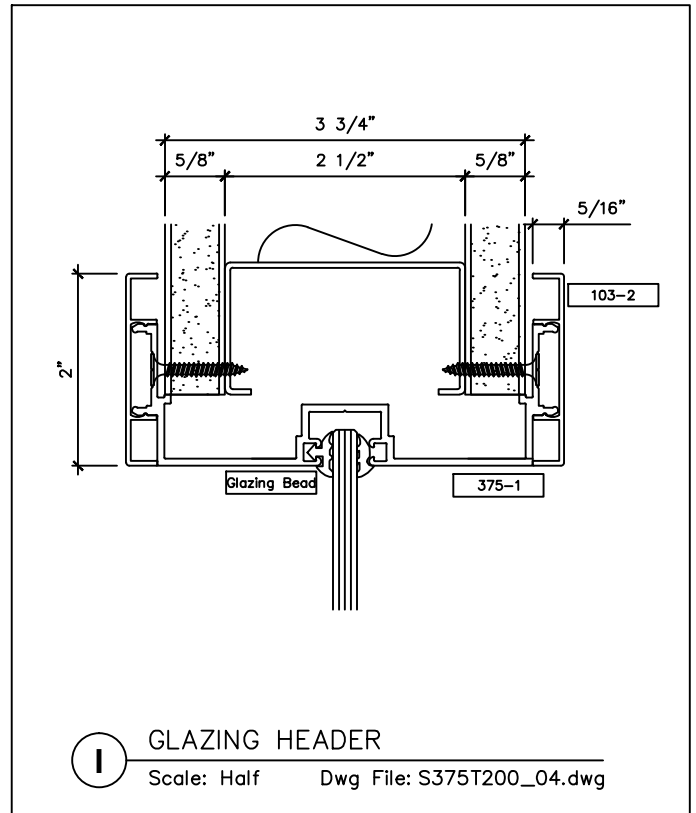

2301 E. Vernon Ave.
Vernon, CA 90058
866.443.7258
323.908.5430
323.908.5451 Fax

2221 Manana Drive
Suite 150
Dallas, TX 75220
203.316.8033
203.316.0019 Fax

60 Bonner Street
Stamford, CT 06902
203.316.8033
203.316.0019 Fax

www.wilsonpart.com

SNAP ON TRIM- SERIES 375 WITH 2" TRIM FOR A 3 3/4" PARTITION