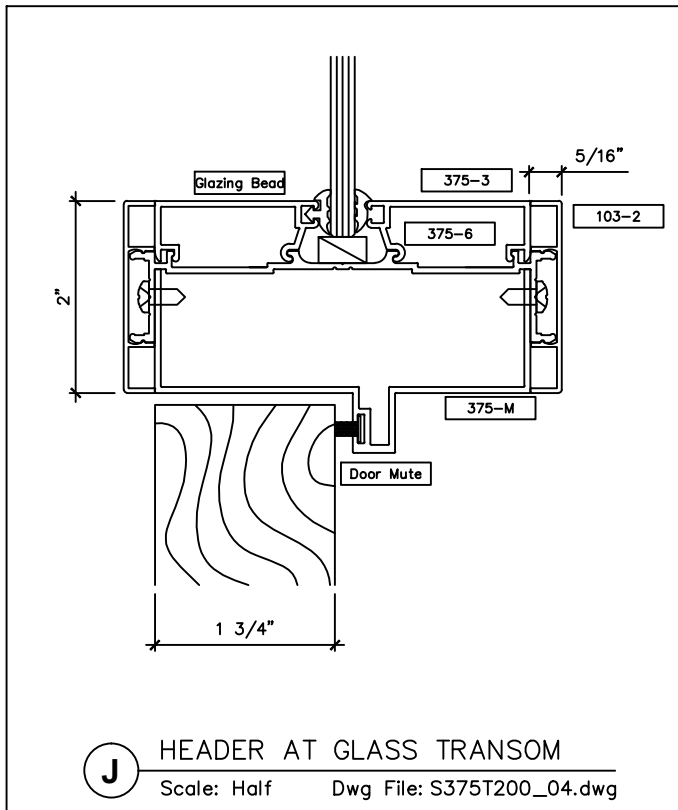

2301 E. Vernon Ave.
Vernon, CA 90058
866.443.7258
323.908.5430
323.908.5451 Fax

2221 Manana Drive
Suite 150
Dallas, TX 75220
203.316.8033
203.316.0019 Fax

60 Bonner Street
Stamford, CT 06902
203.316.8033
203.316.0019 Fax

www.wilsonpart.com

SNAP ON TRIM- SERIES 375 WITH 2" TRIM FOR A 3 3/4" PARTITION