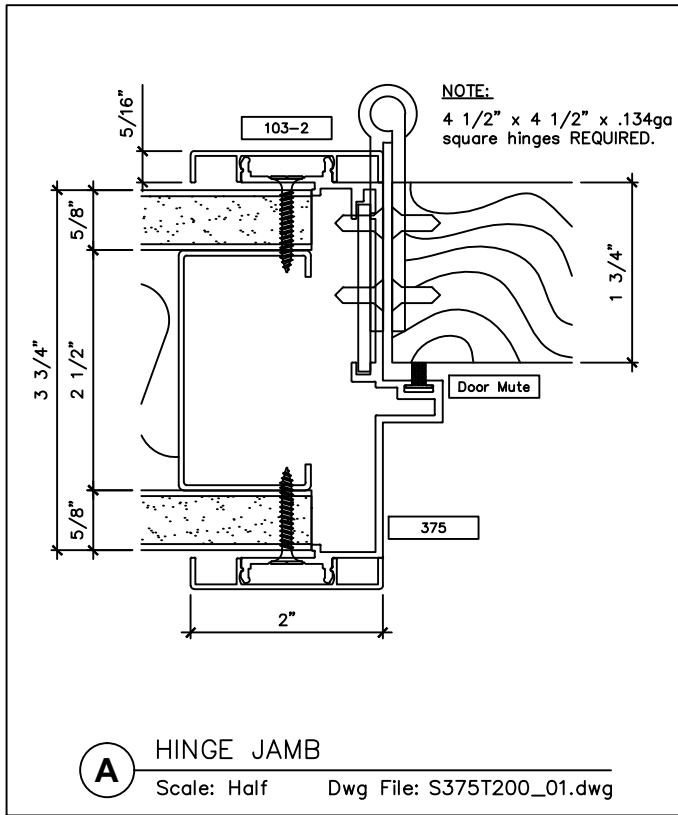

2301 E. Vernon Ave.
Vernon, CA 90058
866.443.7258
323.908.5430
323.908.5451 Fax

2221 Manana Drive
Suite 150
Dallas, TX 75220
203.316.8033
203.316.0019 Fax

60 Bonner Street
Stamford, CT 06902
203.316.8033
203.316.0019 Fax

www.wilsonpart.com

SNAP ON TRIM- SERIES 375 WITH 2" TRIM FOR A 3 3/4" PARTITION