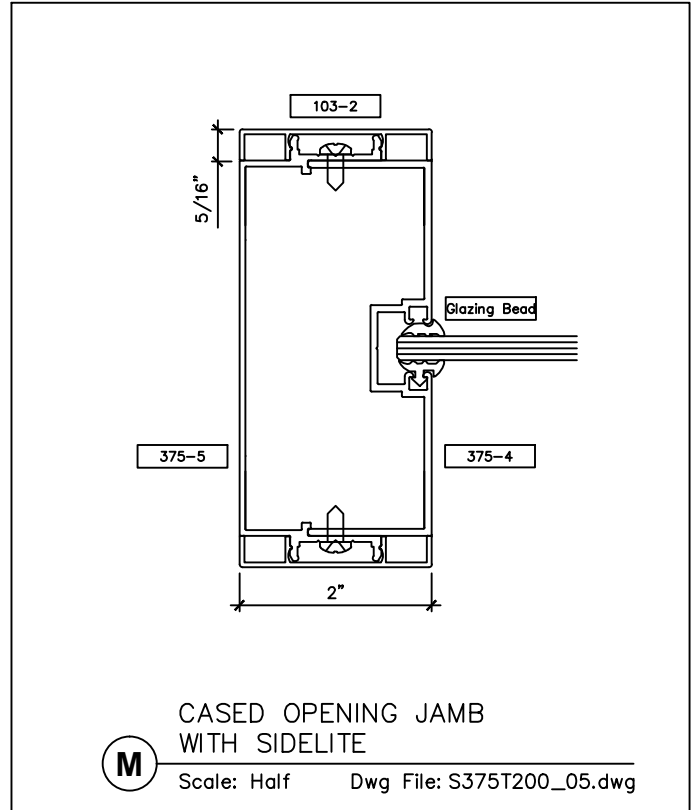

SNAP ON TRIM- SERIES 375 WITH 2" TRIM FOR A 3 3/4" PARTITION