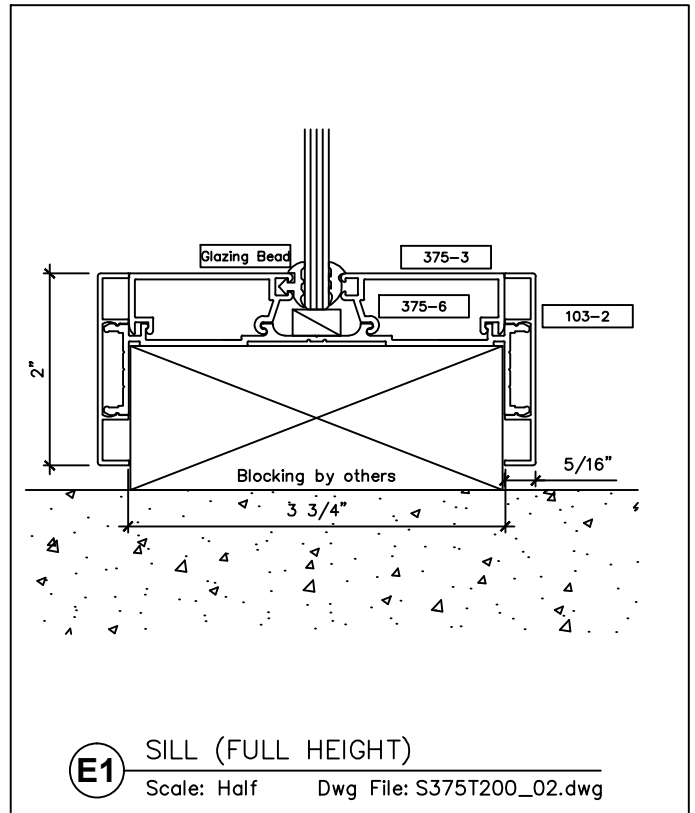

2301 E. Vernon Ave.
Vernon, CA 90058
866.443.7258
323.908.5430
323.908.5451 Fax

2221 Manana Drive
Suite 150
Dallas, TX 75220
203.316.8033
203.316.0019 Fax

60 Bonner Street
Stamford, CT 06902
203.316.8033
203.316.0019 Fax

www.wilsonpart.com

SNAP ON TRIM- SERIES 375 WITH 2" TRIM FOR A 3 3/4" PARTITION