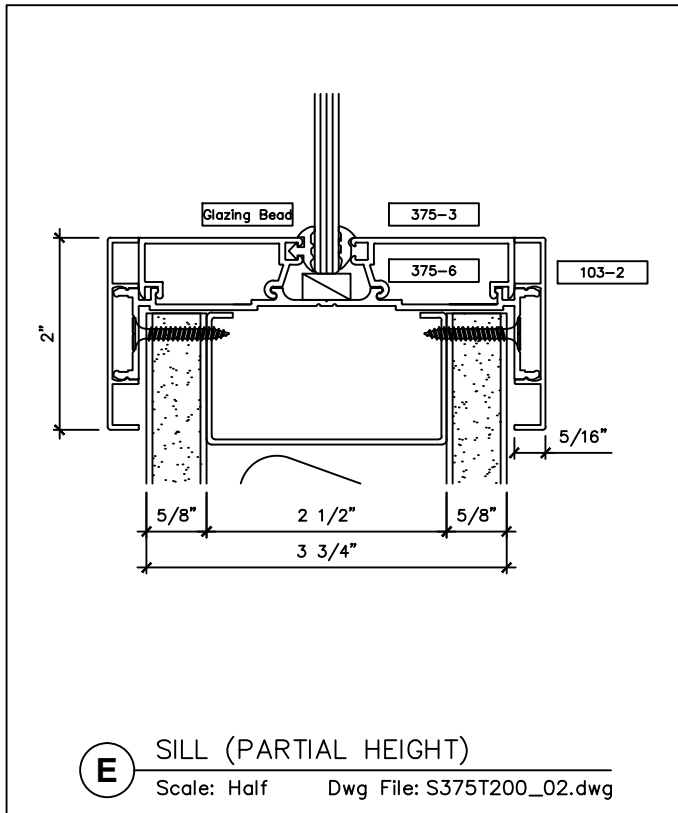

2301 E. Vernon Ave.
Vernon, CA 90058
866.443.7258
323.908.5430
323.908.5451 Fax

2221 Manana Drive
Suite 150
Dallas, TX 75220
203.316.8033
203.316.0019 Fax

60 Bonner Street
Stamford, CT 06902
203.316.8033
203.316.0019 Fax

www.wilsonpart.com

SNAP ON TRIM- SERIES 375 WITH 2" TRIM FOR A 3 3/4" PARTITION