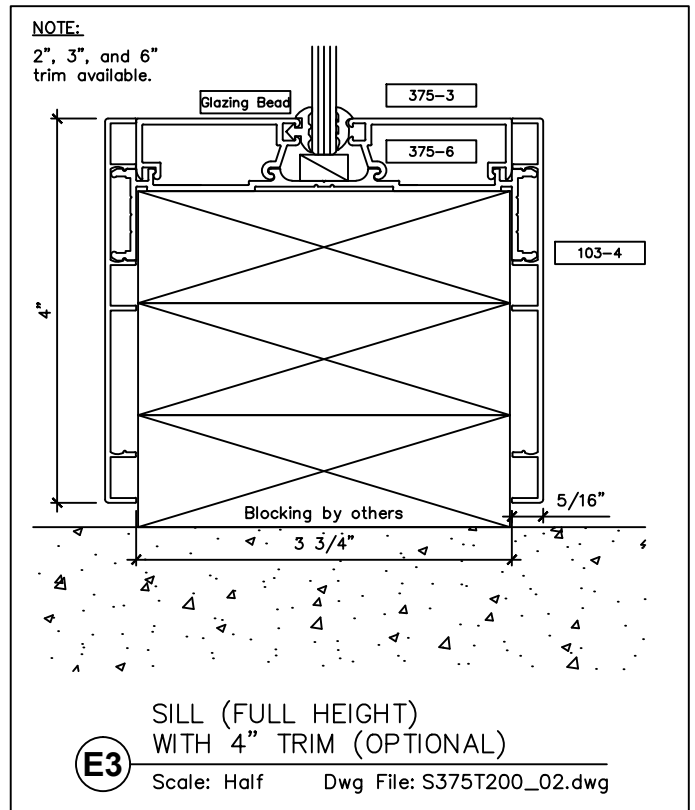

2301 E. Vernon Ave.
Vernon, CA 90058
866.443.7258
323.908.5430
323.908.5451 Fax

2221 Manana Drive
Suite 150
Dallas, TX 75220
203.316.8033
203.316.0019 Fax

60 Bonner Street
Stamford, CT 06902
203.316.8033
203.316.0019 Fax

www.wilsonpart.com

SNAP ON TRIM- SERIES 375 WITH 2" TRIM FOR A 3 3/4" PARTITION