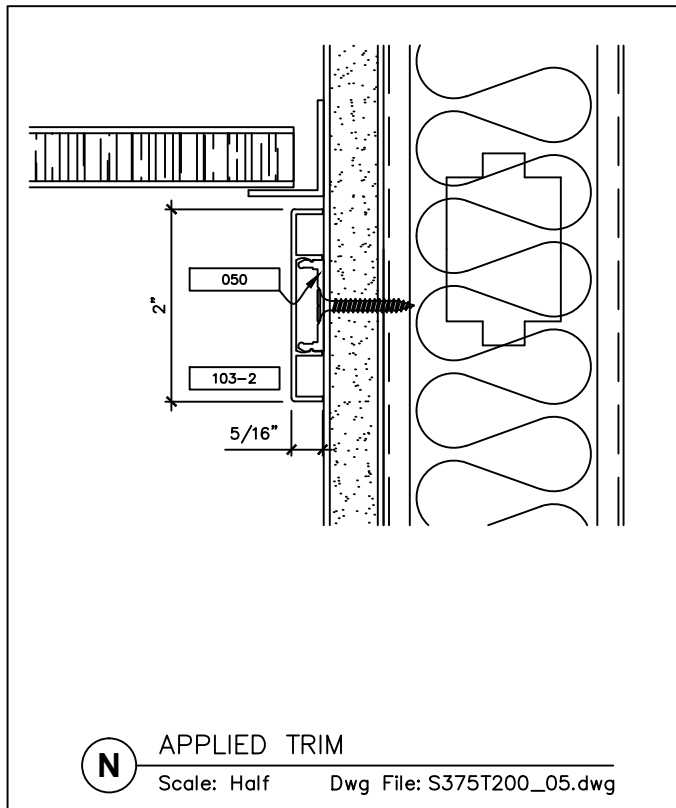

SNAP ON TRIM- SERIES 375 WITH 2" TRIM FOR A 3 3/4" PARTITION