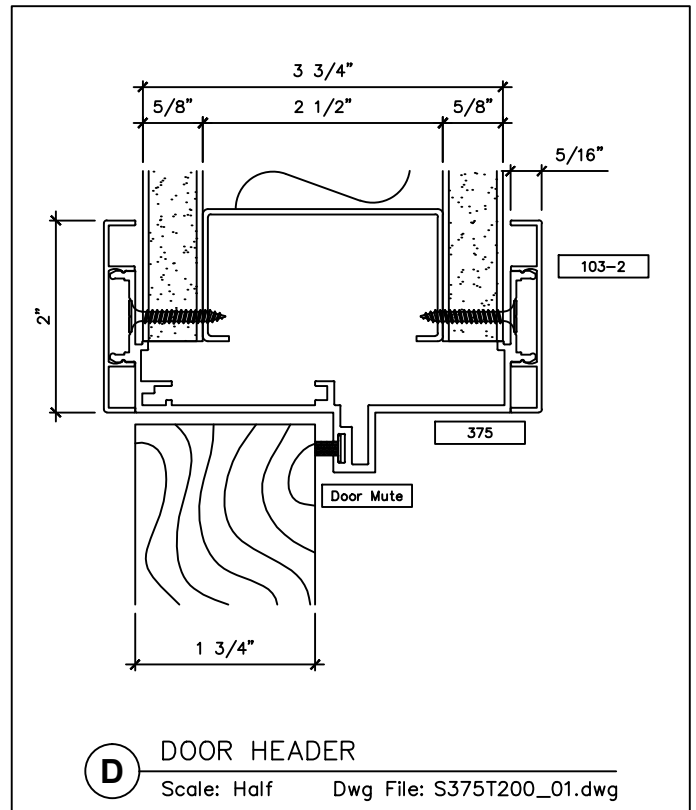

2301 E. Vernon Ave.
Vernon, CA 90058
866.443.7258
323.908.5430
323.908.5451 Fax

2221 Manana Drive
Suite 150
Dallas, TX 75220
203.316.8033
203.316.0019 Fax

60 Bonner Street
Stamford, CT 06902
203.316.8033
203.316.0019 Fax

www.wilsonpart.com

SNAP ON TRIM- SERIES 375 WITH 2" TRIM FOR A 3 3/4" PARTITION