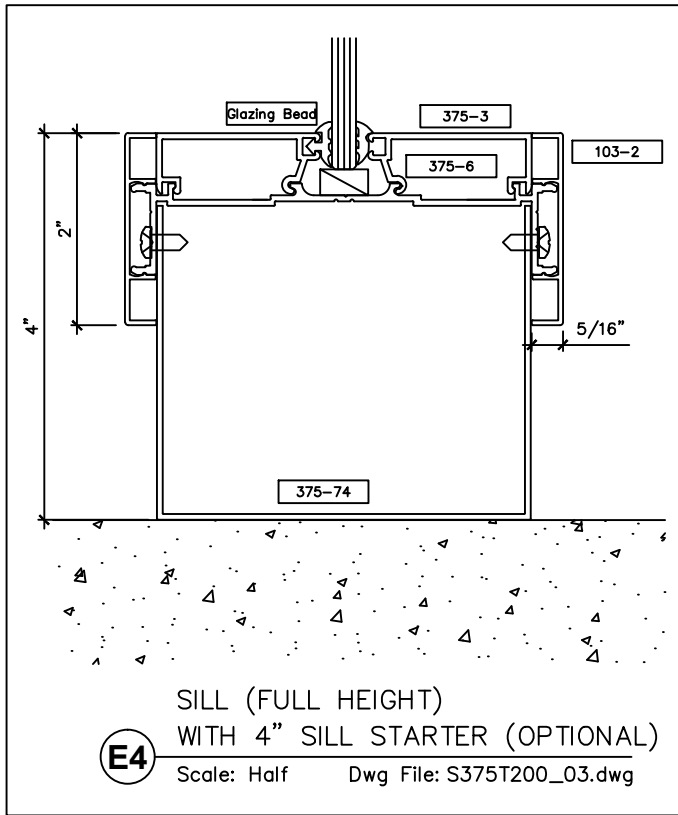

SNAP ON TRIM- SERIES 375 WITH 2" TRIM FOR A 3 3/4" PARTITION