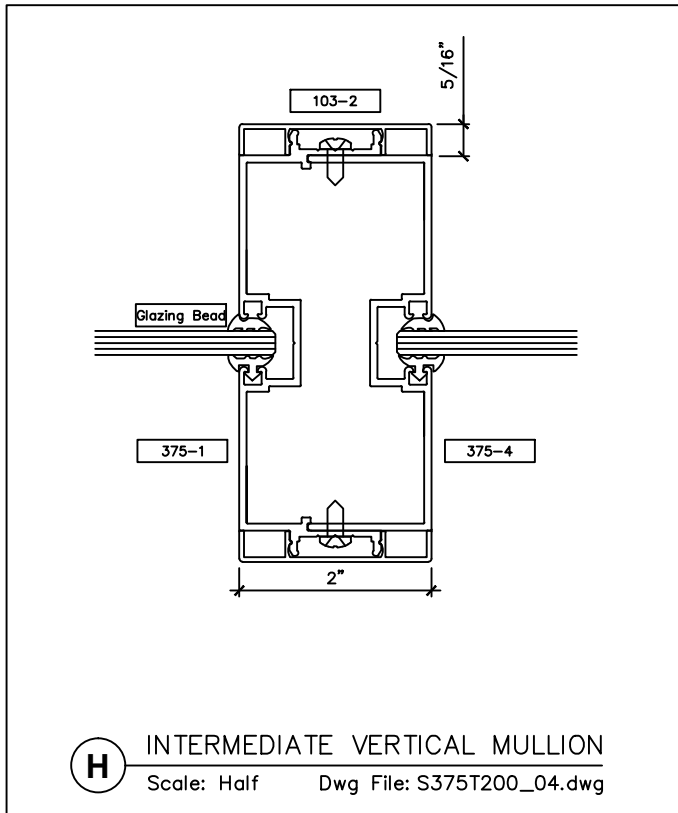

2301 E. Vernon Ave.
Vernon, CA 90058
866.443.7258
323.908.5430
323.908.5451 Fax

2221 Manana Drive
Suite 150
Dallas, TX 75220
203.316.8033
203.316.0019 Fax

60 Bonner Street
Stamford, CT 06902
203.316.8033
203.316.0019 Fax

www.wilsonpart.com

SNAP ON TRIM- SERIES 375 WITH 2" TRIM FOR A 3 3/4" PARTITION