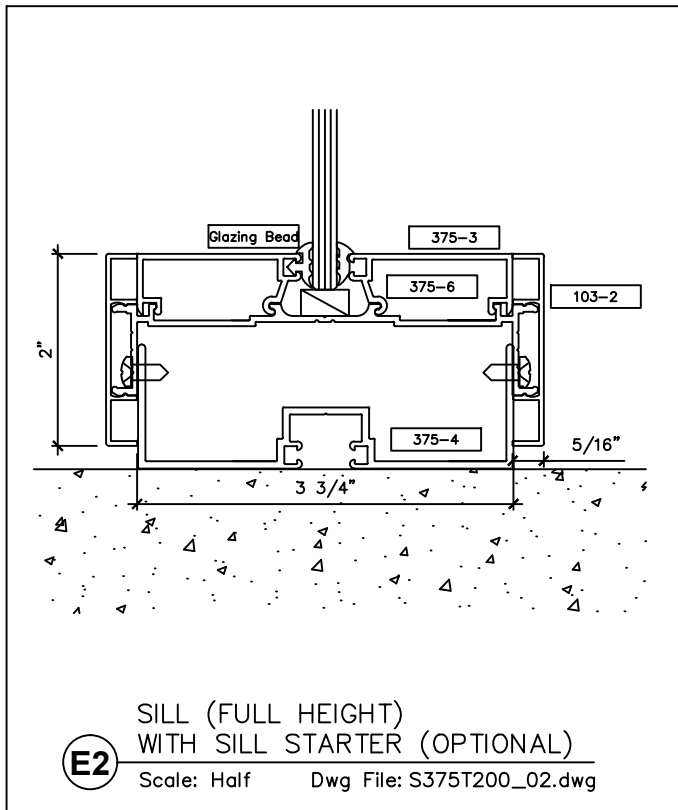

2301 E. Vernon Ave.
Vernon, CA 90058
866.443.7258
323.908.5430
323.908.5451 Fax

2221 Manana Drive
Suite 150
Dallas, TX 75220
203.316.8033
203.316.0019 Fax

60 Bonner Street
Stamford, CT 06902
203.316.8033
203.316.0019 Fax

www.wilsonpart.com

SNAP ON TRIM- SERIES 375 WITH 2" TRIM FOR A 3 3/4" PARTITION