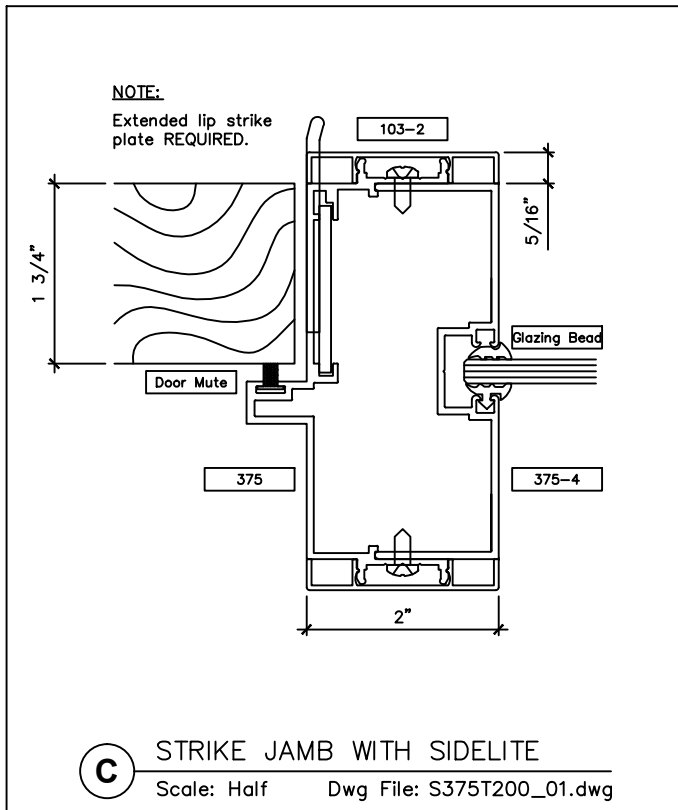

2301 E. Vernon Ave.
Vernon, CA 90058
866.443.7258
323.908.5430
323.908.5451 Fax

2221 Manana Drive
Suite 150
Dallas, TX 75220
203.316.8033
203.316.0019 Fax

60 Bonner Street
Stamford, CT 06902
203.316.8033
203.316.0019 Fax

www.wilsonpart.com

SNAP ON TRIM- SERIES 375 WITH 2" TRIM FOR A 3 3/4" PARTITION