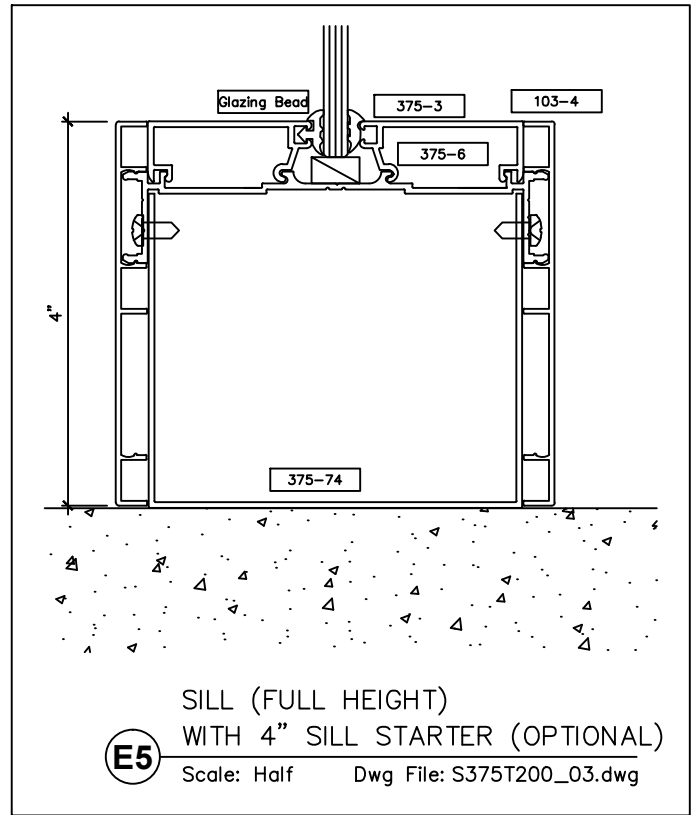

SNAP ON TRIM- SERIES 375 WITH 2" TRIM FOR A 3 3/4" PARTITION