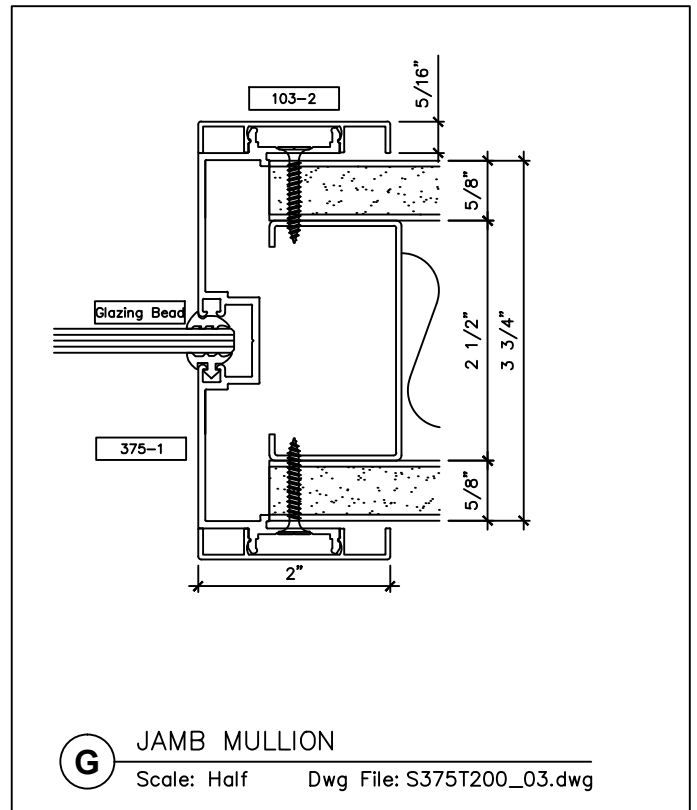

SNAP ON TRIM- SERIES 375 WITH 2" TRIM FOR A 3 3/4" PARTITION