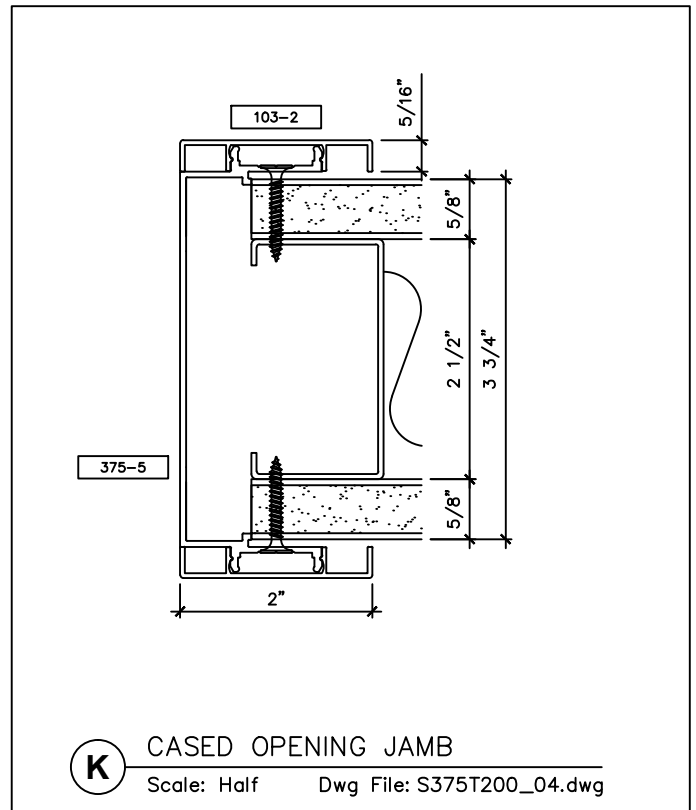

2301 E. Vernon Ave.
Vernon, CA 90058
866.443.7258
323.908.5430
323.908.5451 Fax

2221 Manana Drive
Suite 150
Dallas, TX 75220
203.316.8033
203.316.0019 Fax

60 Bonner Street
Stamford, CT 06902
203.316.8033
203.316.0019 Fax

www.wilsonpart.com

SNAP ON TRIM- SERIES 375 WITH 2" TRIM FOR A 3 3/4" PARTITION