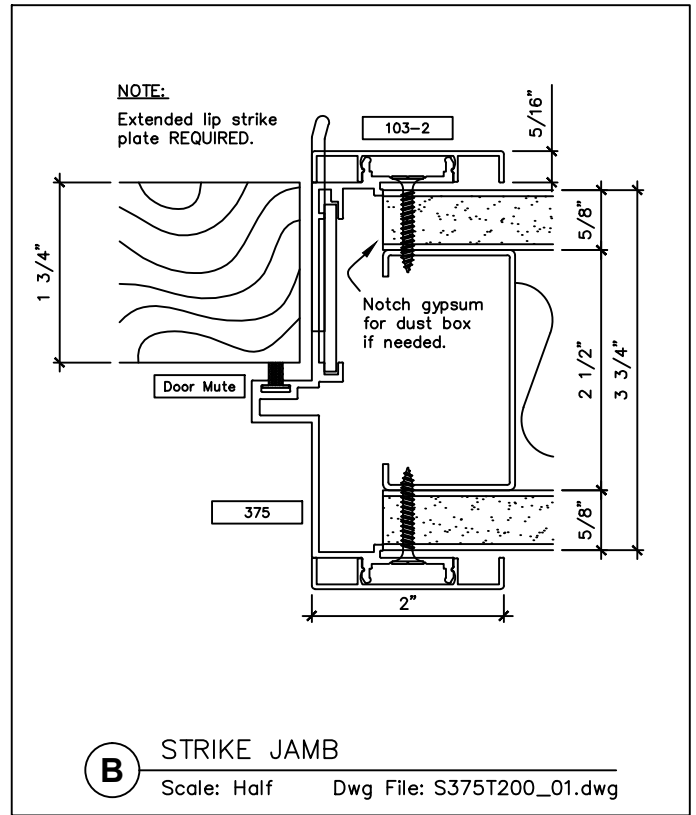

2301 E. Vernon Ave.
Vernon, CA 90058
866.443.7258
323.908.5430
323.908.5451 Fax

2221 Manana Drive
Suite 150
Dallas, TX 75220
203.316.8033
203.316.0019 Fax

60 Bonner Street
Stamford, CT 06902
203.316.8033
203.316.0019 Fax

www.wilsonpart.com

SNAP ON TRIM- SERIES 375 WITH 2" TRIM FOR A 3 3/4" PARTITION