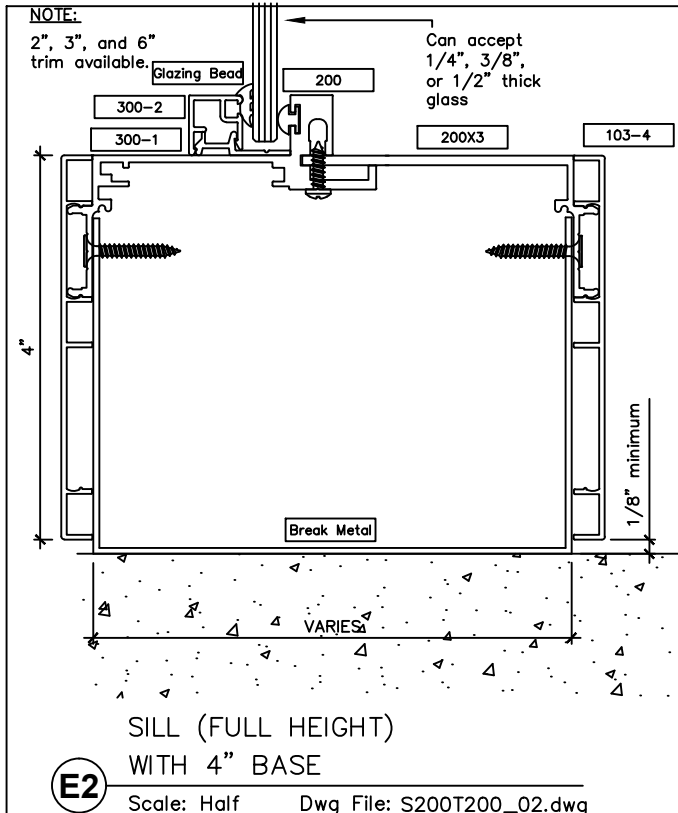

www.wilsonpart.com

TYPICAL FRAME ELEVATIONS

SNAP-ON TRIM- SERIES 200 WITH 2" TRIM FOR A NON STANDARD PARTITION

SNAP-ON TRIM- SERIES 200 WITH 2" TRIM FOR A NON-STANDARD PARTITION

SNAP-ON TRIM- SERIES 200 WITH 2" TRIM FOR NON-STANDARD PARTITIONS

SNAP-ON TRIM- SERIES 200 WITH 2" TRIM FOR A NON-STANDARD PARTITION