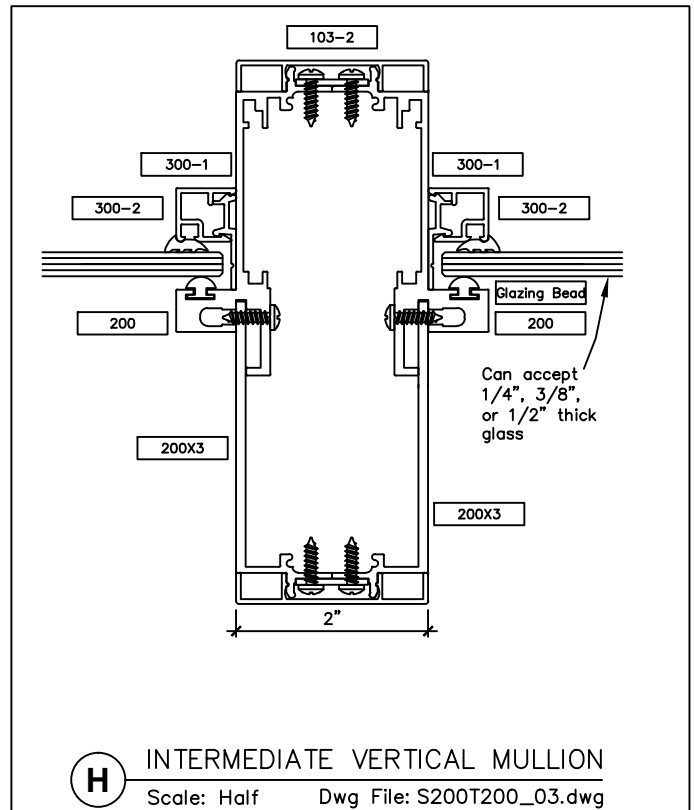

www.wilsonpart.com

TYPICAL FRAME ELEVATIONS

SNAP-ON TRIM- SERIES 200 WITH 2" TRIM FOR A NON STANDARD PARTITION

SNAP-ON TRIM- SERIES 200 WITH 2" TRIM FOR A NON-STANDARD PARTITION

SNAP-ON TRIM- SERIES 200 WITH 2" TRIM FOR NON-STANDARD PARTITIONS

SNAP-ON TRIM- SERIES 200 WITH 2" TRIM FOR A NON-STANDARD PARTITION