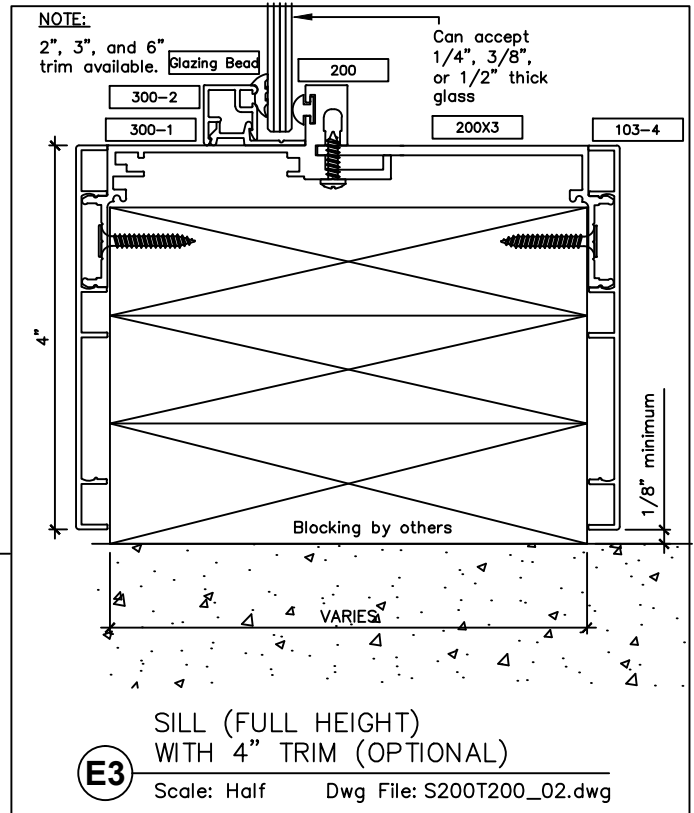

www.wilsonpart.com

TYPICAL FRAME ELEVATIONS

SNAP-ON TRIM- SERIES 200 WITH 2" TRIM FOR A NON STANDARD PARTITION

SNAP-ON TRIM- SERIES 200 WITH 2" TRIM FOR A NON-STANDARD PARTITION

SNAP-ON TRIM- SERIES 200 WITH 2" TRIM FOR NON-STANDARD PARTITIONS

SNAP-ON TRIM- SERIES 200 WITH 2" TRIM FOR A NON-STANDARD PARTITION