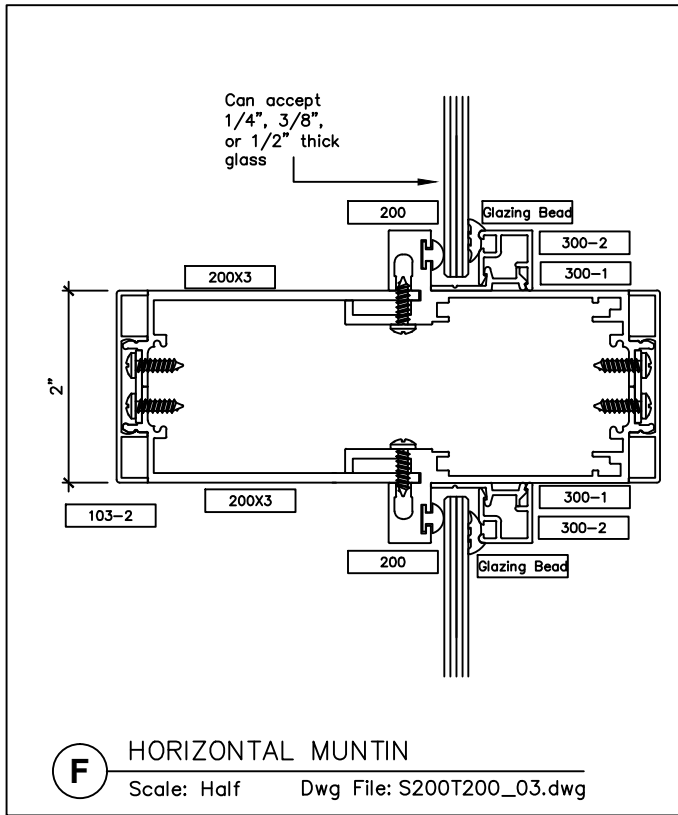

www.wilsonpart.com

TYPICAL FRAME ELEVATIONS

SNAP-ON TRIM- SERIES 200 WITH 2" TRIM FOR A NON STANDARD PARTITION

SNAP-ON TRIM- SERIES 200 WITH 2" TRIM FOR A NON-STANDARD PARTITION

SNAP-ON TRIM- SERIES 200 WITH 2" TRIM FOR NON-STANDARD PARTITIONS

SNAP-ON TRIM- SERIES 200 WITH 2" TRIM FOR A NON-STANDARD PARTITION