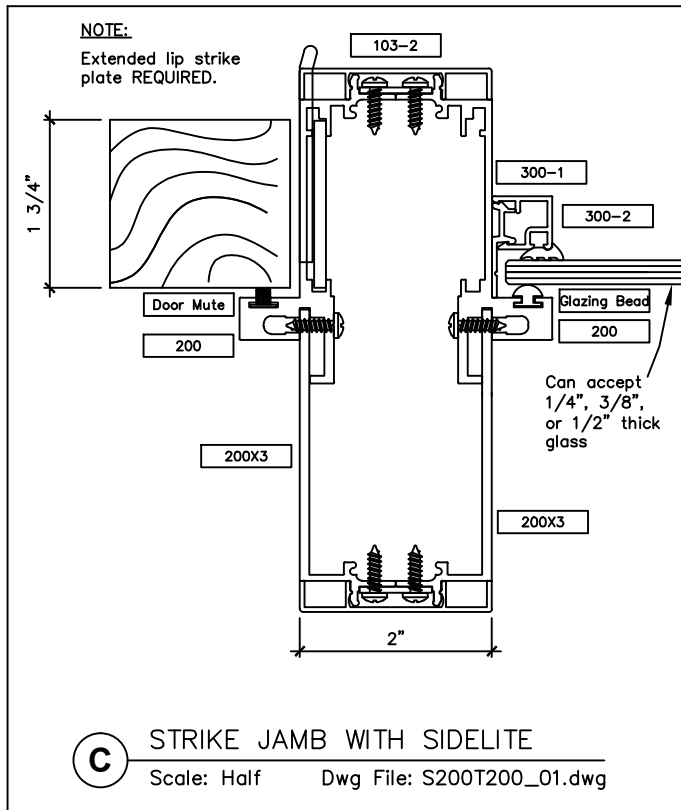

www.wilsonpart.com

TYPICAL FRAME ELEVATIONS

SNAP-ON TRIM- SERIES 200 WITH 2" TRIM FOR A NON STANDARD PARTITION

SNAP-ON TRIM- SERIES 200 WITH 2" TRIM FOR A NON-STANDARD PARTITION

SNAP-ON TRIM- SERIES 200 WITH 2" TRIM FOR NON-STANDARD PARTITIONS

SNAP-ON TRIM- SERIES 200 WITH 2" TRIM FOR A NON-STANDARD PARTITION