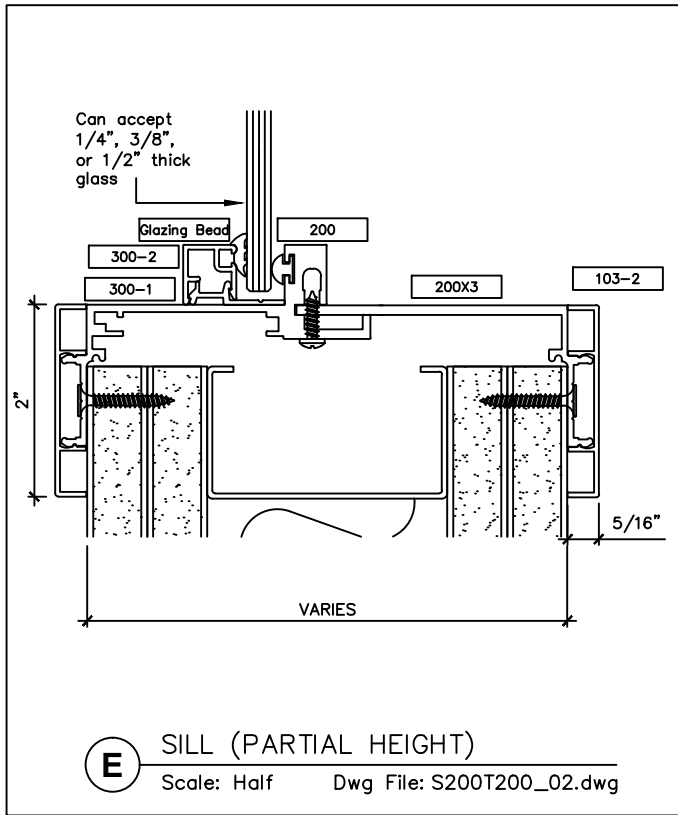

www.wilsonpart.com

TYPICAL FRAME ELEVATIONS

SNAP-ON TRIM- SERIES 200 WITH 2" TRIM FOR A NON STANDARD PARTITION

SNAP-ON TRIM- SERIES 200 WITH 2" TRIM FOR A NON-STANDARD PARTITION

SNAP-ON TRIM- SERIES 200 WITH 2" TRIM FOR NON-STANDARD PARTITIONS

SNAP-ON TRIM- SERIES 200 WITH 2" TRIM FOR A NON-STANDARD PARTITION