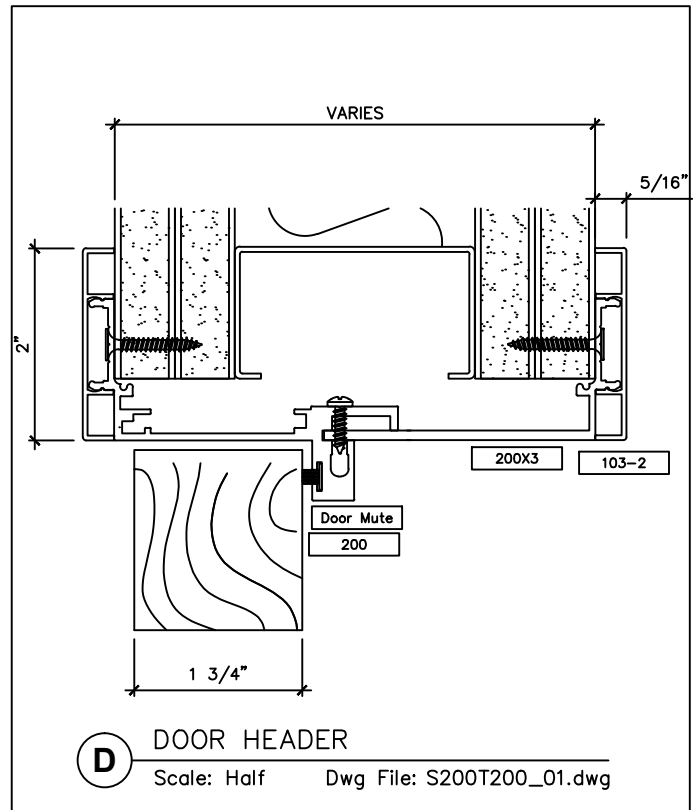

www.wilsonpart.com

TYPICAL FRAME ELEVATIONS

SNAP-ON TRIM- SERIES 200 WITH 2" TRIM FOR A NON STANDARD PARTITION

SNAP-ON TRIM- SERIES 200 WITH 2" TRIM FOR A NON-STANDARD PARTITION

SNAP-ON TRIM- SERIES 200 WITH 2" TRIM FOR NON-STANDARD PARTITIONS

SNAP-ON TRIM- SERIES 200 WITH 2" TRIM FOR A NON-STANDARD PARTITION