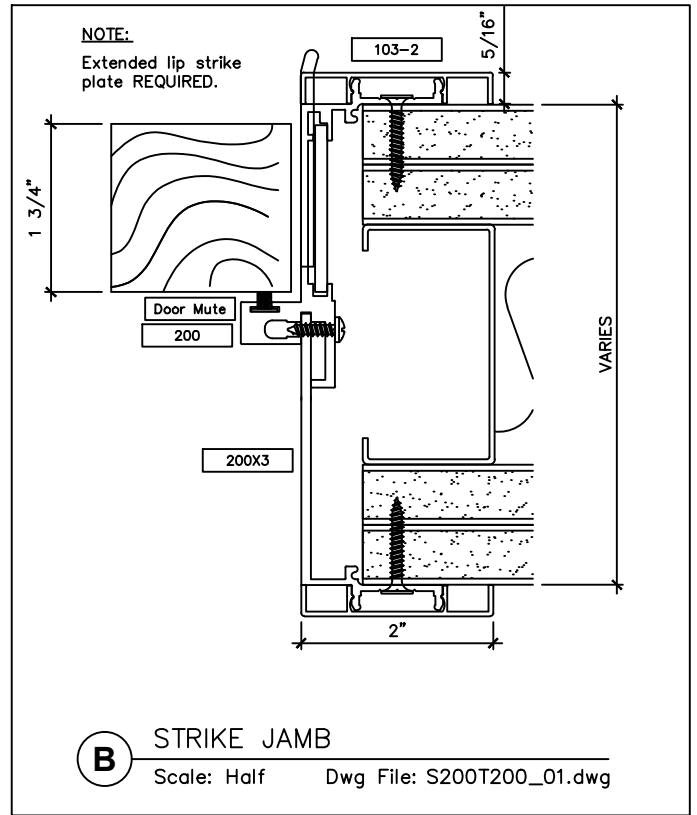

www.wilsonpart.com

TYPICAL FRAME ELEVATIONS

SNAP-ON TRIM- SERIES 200 WITH 2" TRIM FOR A NON STANDARD PARTITION

SNAP-ON TRIM- SERIES 200 WITH 2" TRIM FOR A NON-STANDARD PARTITION

SNAP-ON TRIM- SERIES 200 WITH 2" TRIM FOR NON-STANDARD PARTITIONS

SNAP-ON TRIM- SERIES 200 WITH 2" TRIM FOR A NON-STANDARD PARTITION