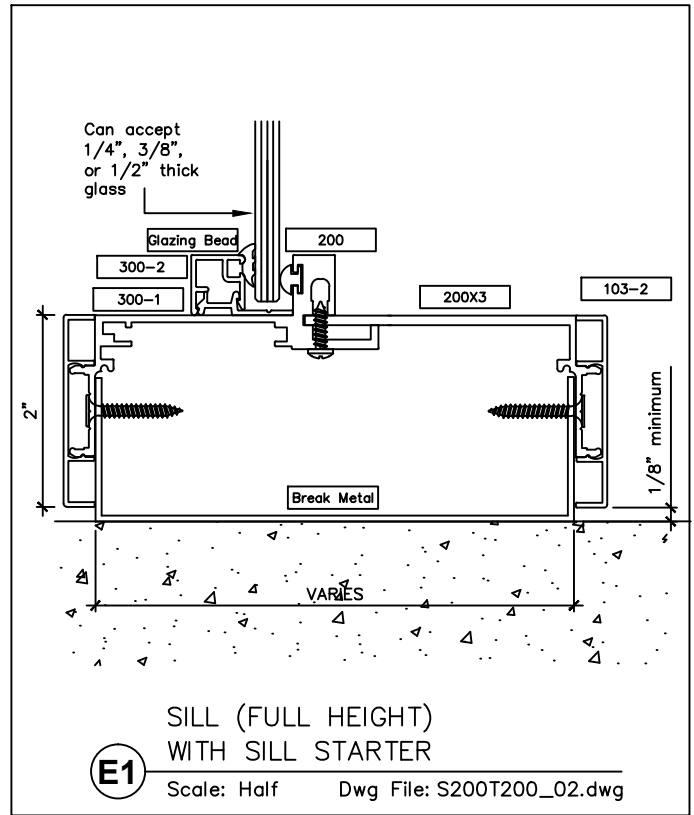

www.wilsonpart.com

TYPICAL FRAME ELEVATIONS

SNAP-ON TRIM- SERIES 200 WITH 2" TRIM FOR A NON STANDARD PARTITION

SNAP-ON TRIM- SERIES 200 WITH 2" TRIM FOR A NON-STANDARD PARTITION

SNAP-ON TRIM- SERIES 200 WITH 2" TRIM FOR NON-STANDARD PARTITIONS

SNAP-ON TRIM- SERIES 200 WITH 2" TRIM FOR A NON-STANDARD PARTITION