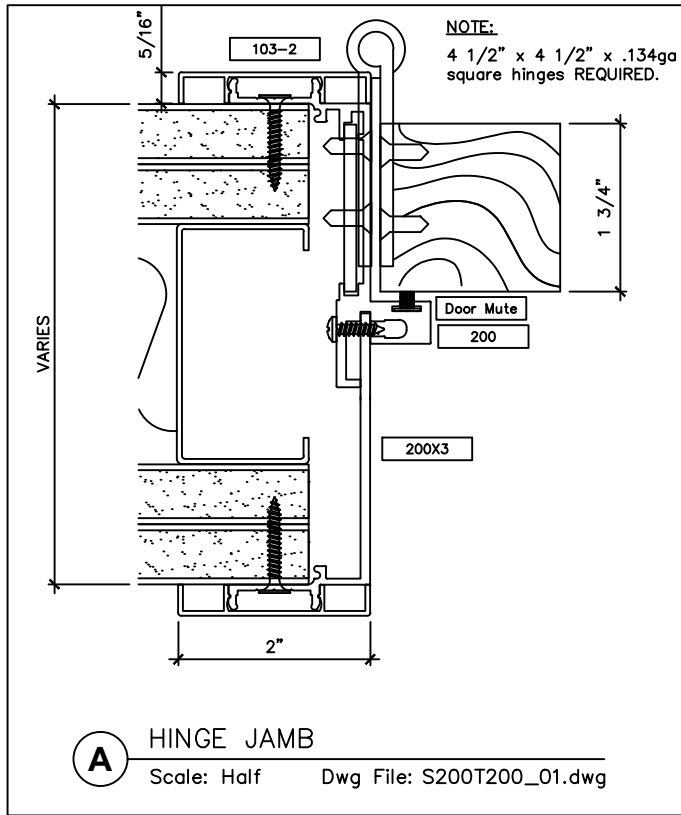

www.wilsonpart.com

TYPICAL FRAME ELEVATIONS

SNAP-ON TRIM- SERIES 200 WITH 2" TRIM FOR A NON STANDARD PARTITION

SNAP-ON TRIM- SERIES 200 WITH 2" TRIM FOR A NON-STANDARD PARTITION

SNAP-ON TRIM- SERIES 200 WITH 2" TRIM FOR NON-STANDARD PARTITIONS

SNAP-ON TRIM- SERIES 200 WITH 2" TRIM FOR A NON-STANDARD PARTITION