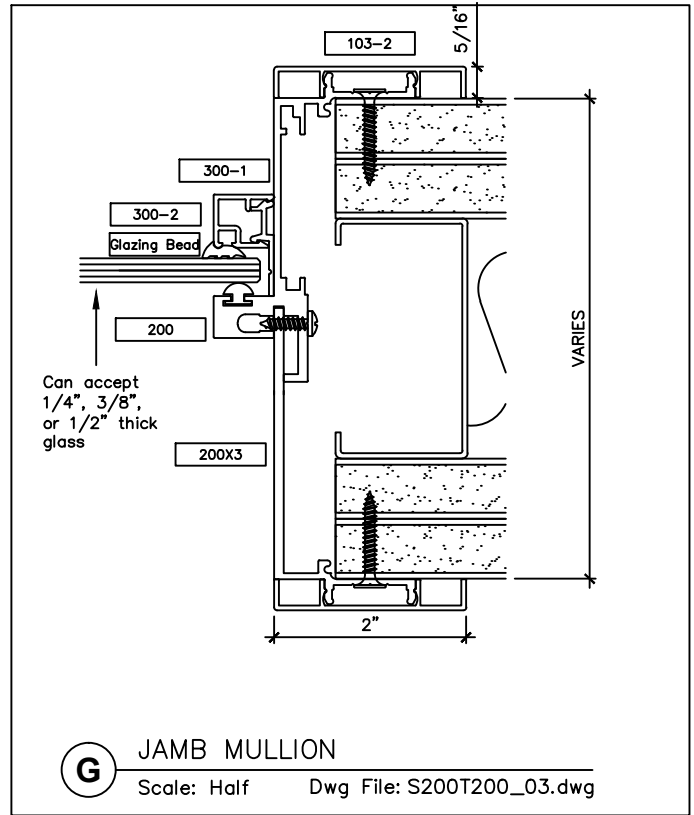

www.wilsonpart.com

TYPICAL FRAME ELEVATIONS

SNAP-ON TRIM- SERIES 200 WITH 2" TRIM FOR A NON STANDARD PARTITION

SNAP-ON TRIM- SERIES 200 WITH 2" TRIM FOR A NON-STANDARD PARTITION

SNAP-ON TRIM- SERIES 200 WITH 2" TRIM FOR NON-STANDARD PARTITIONS

SNAP-ON TRIM- SERIES 200 WITH 2" TRIM FOR A NON-STANDARD PARTITION