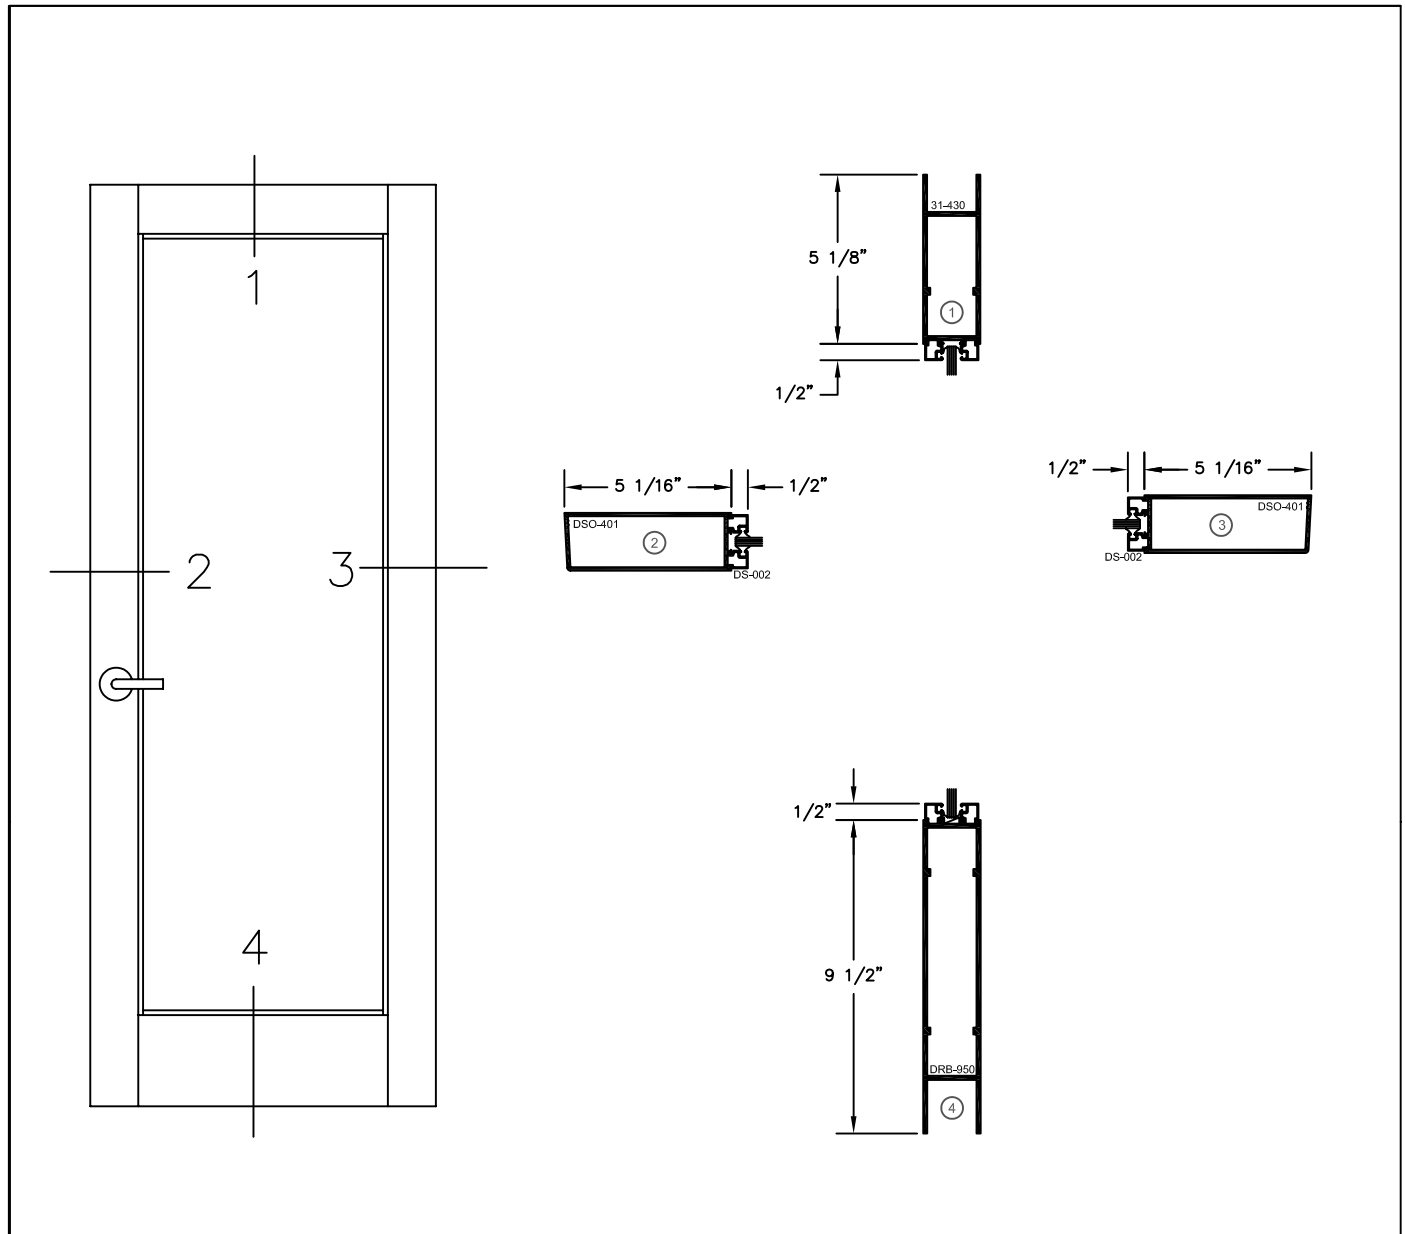

2301 E. Vernon Ave.
Vernon, CA 90058
866.443.7258
323.908.5430
323.908.5451 Fax

60 Bonner Street
Stamford, CT 06902
203.316.8033
203.316.0019 Fax

www.wilsonpart.com

WIDE STILE DOORS

Typical Hardware: (Furnish Upon Request Only)

- Hager BB1279 4 1/2" x 4 1/2" Butt Hinges (.134)
- Shlage Lock D50PD Rhodes