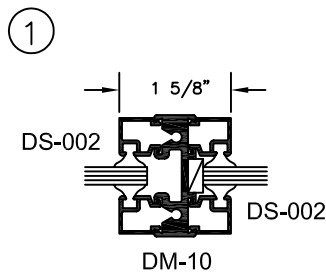

2301 E. Vernon Ave.  
Vernon, CA 90058  
866.443.7258  
323.908.5430  
323.908.5451 Fax

60 Bonner Street  
Stamford, CT 06902  
203.316.8033  
203.316.0019 Fax

www.wilsonpart.com

## OPTIONS FOR ALL DOORS

\*DS-002 and DS-003 designed to accept 1/4" glass

\*10" Bottom rail  
meets California  
ADA Standards.