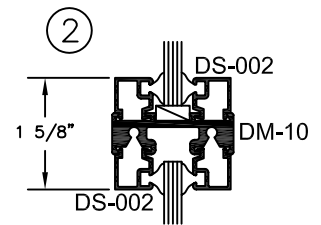

2301 E. Vernon Ave.  
Vernon, CA 90058  
866.443.7258  
323.908.5430  
323.908.5451 Fax

60 Bonner Street  
Stamford, CT 06902  
203.316.8033  
203.316.0019 Fax

www.wilsonpart.com

## OPTIONS FOR ALL DOORS

\*DS-002 and DS-003 designed to accept 1/4" glass

\*10" Bottom rail  
meets California  
ADA Standards.