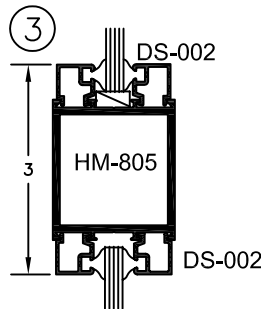

## OPTIONS FOR ALL DOORS

\*DS-002 and DS-003 designed to accept 1/4" glass

\*10" Bottom rail  
meets California  
ADA Standards.