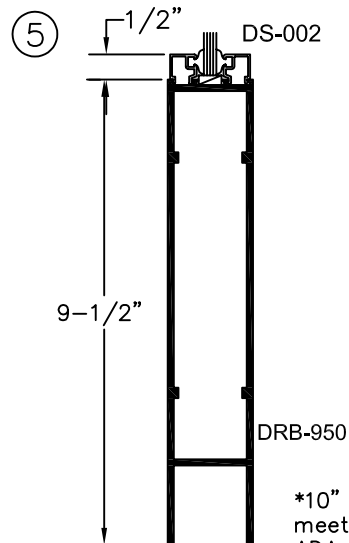

2301 E. Vernon Ave.  
Vernon, CA 90058  
866.443.7258  
323.908.5430  
323.908.5451 Fax

60 Bonner Street  
Stamford, CT 06902  
203.316.8033  
203.316.0019 Fax

www.wilsonpart.com

## OPTIONS FOR ALL DOORS

\*DS-002 and DS-003 designed to accept 1/4" glass

\*10" Bottom rail  
meets California  
ADA Standards.