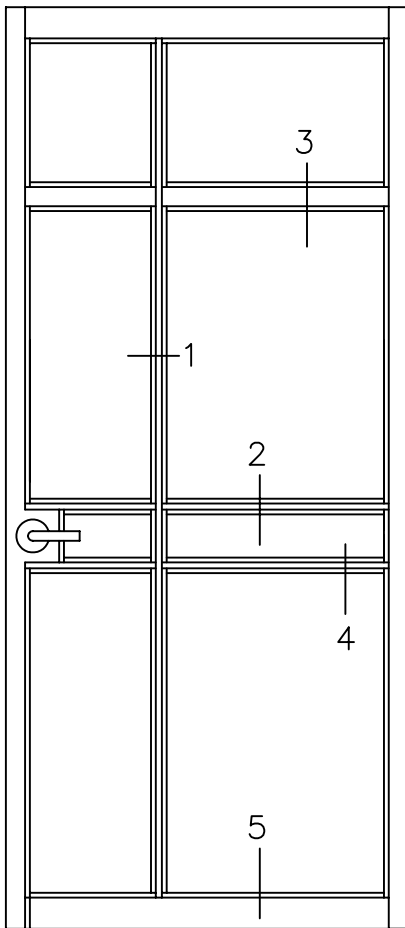

2301 E. Vernon Ave.  
Vernon, CA 90058  
866.443.7258  
323.908.5430  
323.908.5451 Fax

60 Bonner Street  
Stamford, CT 06902  
203.316.8033  
203.316.0019 Fax

www.wilsonpart.com

## OPTIONS FOR ALL DOORS

\*DS-002 and DS-003 designed to accept 1/4" glass

\*10" Bottom rail  
meets California  
ADA Standards.