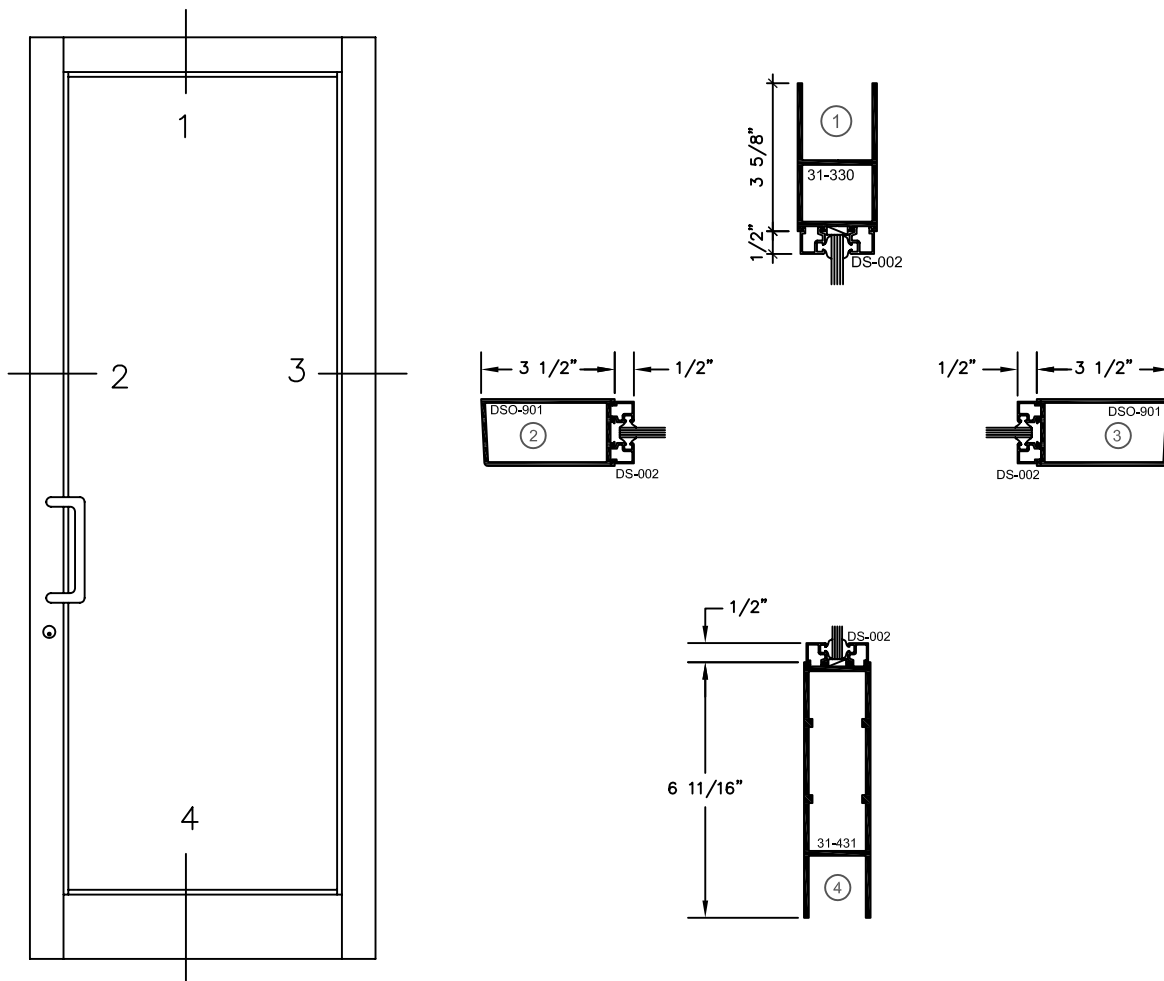

2301 E. Vernon Ave.
Vernon, CA 90058
866.443.7258
323.908.5430
323.908.5451 Fax

60 Bonner Street
Stamford, CT 06902
203.316.8033
203.316.0019 Fax

www.wilsonpart.com

MEDIUM STILE DOORS

Typical Hardware: (Furnish Upon Request Only)

- Hager BB1279 4 1/2" x 4 1/2" Butt Hinges (.134)
- Adams Rite MS 1850 Deadbolt
- Arcadia 10" Standard Offset Pull (1" diameter)